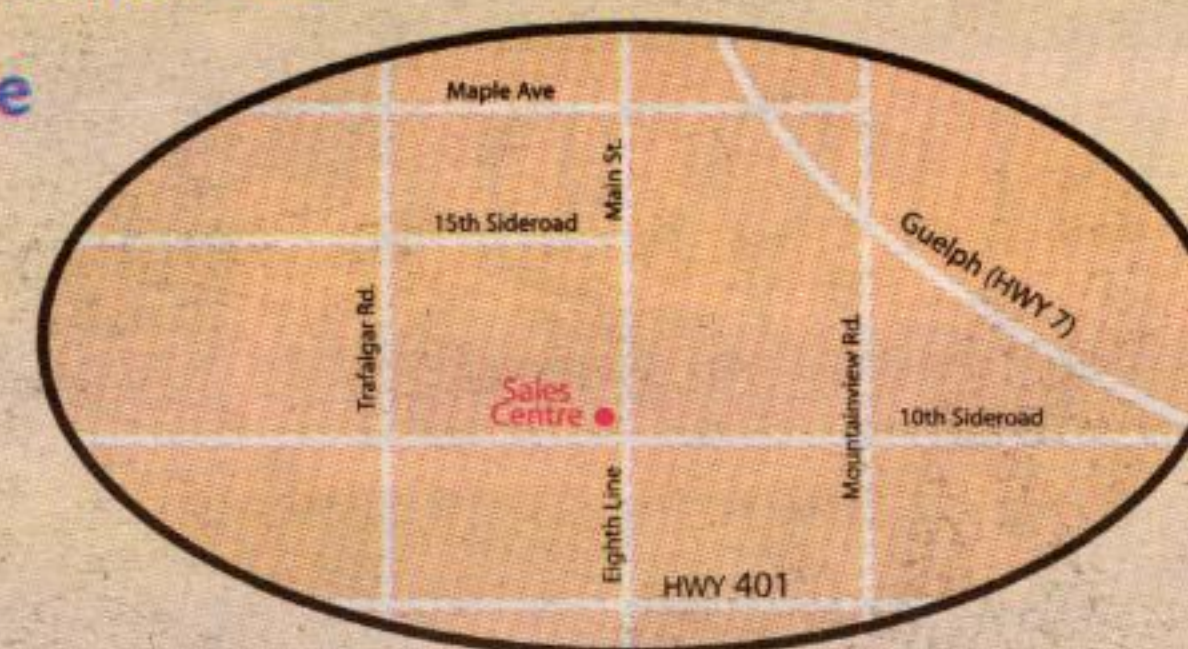

Here's an overview of your exclusive new community in Georgetown.

Georgetown, Arbor Glen
45' Executive Home, The Berkeley 'B', 2,220 sq. ft. \$319,990

Georgetown, Arbor Glen
50' Executive Home, The Cumberland 'C', 2,839 sq. ft. \$394,990

New Mattamy Community in Georgetown. Scenic Hungry Hollow Setting.

The first decision you'll need to make when living in Mattamy's quiet enclave of homes in Georgetown is whether you prefer the golf course view or the ravine view. Arbor Glen is uniquely situated in the haven of Hungry Hollow, far from the hustle and bustle of everyday living. This private community offers 45' and 50' lots, many backing onto ravine or golf course views. Come see the homes of Arbor Glen. You'll find the view from here inspirational.