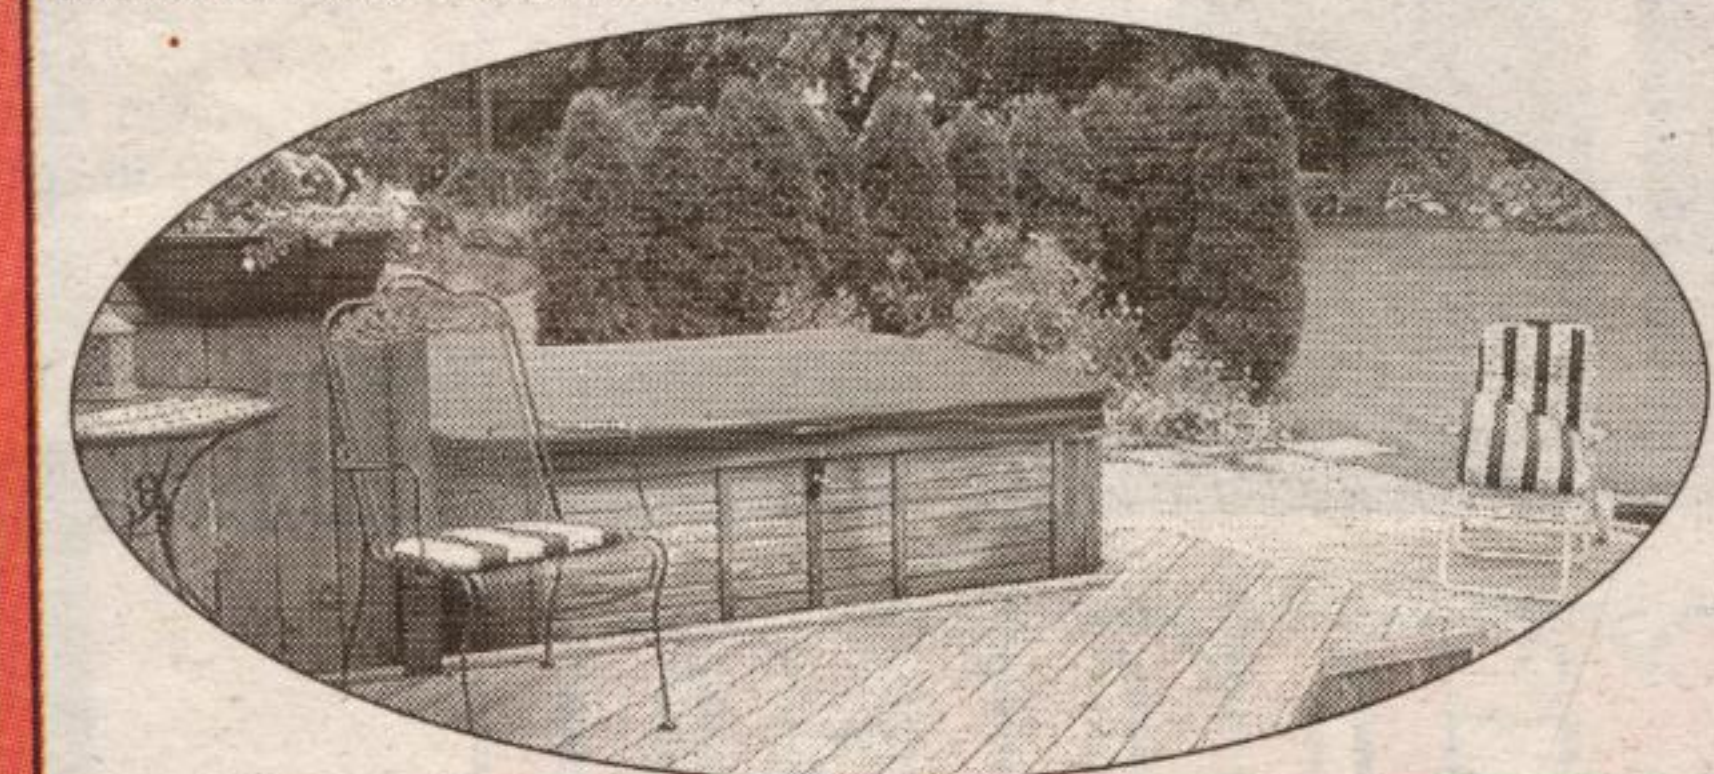

NEW

GOLF COURSE VIEWS

Immaculate ranch bungalow on almost 3/4 acre in Georgetown. Completely upgraded throughout, new gourmet kitchen, windows replaced, hardwood floors, solarium/family room, inground pool. Circular driveway and double garage. An amazing home that must be viewed! $394,900. 03-593-30

**We Are...
Planting Strong Roots**

JOHN & GLENDA MATTHEW

Sales Representatives*

JOHN HILL*, GLENDA HUGHES*, MATTHEW HILL*

BUS: 905-877-5165

RES: 905-877-8402

Johnson Associates

HALTON LTD., REALTOR

www.haltonhomes.com

**OPEN HOUSE - SAT., SEPT. 27, 2-4 p.m.
23 DELERIN CRES., ERIN**

$254,900

ERIN HEIGHTS BEAUTY!

New Listing! 100' x 150' lot, and a quiet crescent location for this spacious home. Well maintained 3 bedroom home, freshly decorated and with new flooring in many areas. Great floor plan with updated eat-in kitchen, rec rom with new carpet and Elmira woodstove. Call right away to view this weekend! 03-542-91

$389,900

**PEACEFUL, PRIVATE & PRETTY!
CHECK OUT THE VIDEO ON OUR WEBSITE:**

www.haltonhomes.com

Breathtaking 1/2 acre in town with a stunning upgraded bungalow for the fussy buyer. Double insulated & heated garage, hot tub, retractable awning over the deck that overlooks the beautiful gardens and water feature. Inside are hardwood floors, ceramics, oak kitchen with 2 stained glass doors, central air, replaced windows, fireplace in the big family room and 3 good sized bedrooms. This home will steal the hearts of the executive couple who wishes all the upgrades in one of Georgetown's best locations and a bonus lot to enjoy. 03-431-30