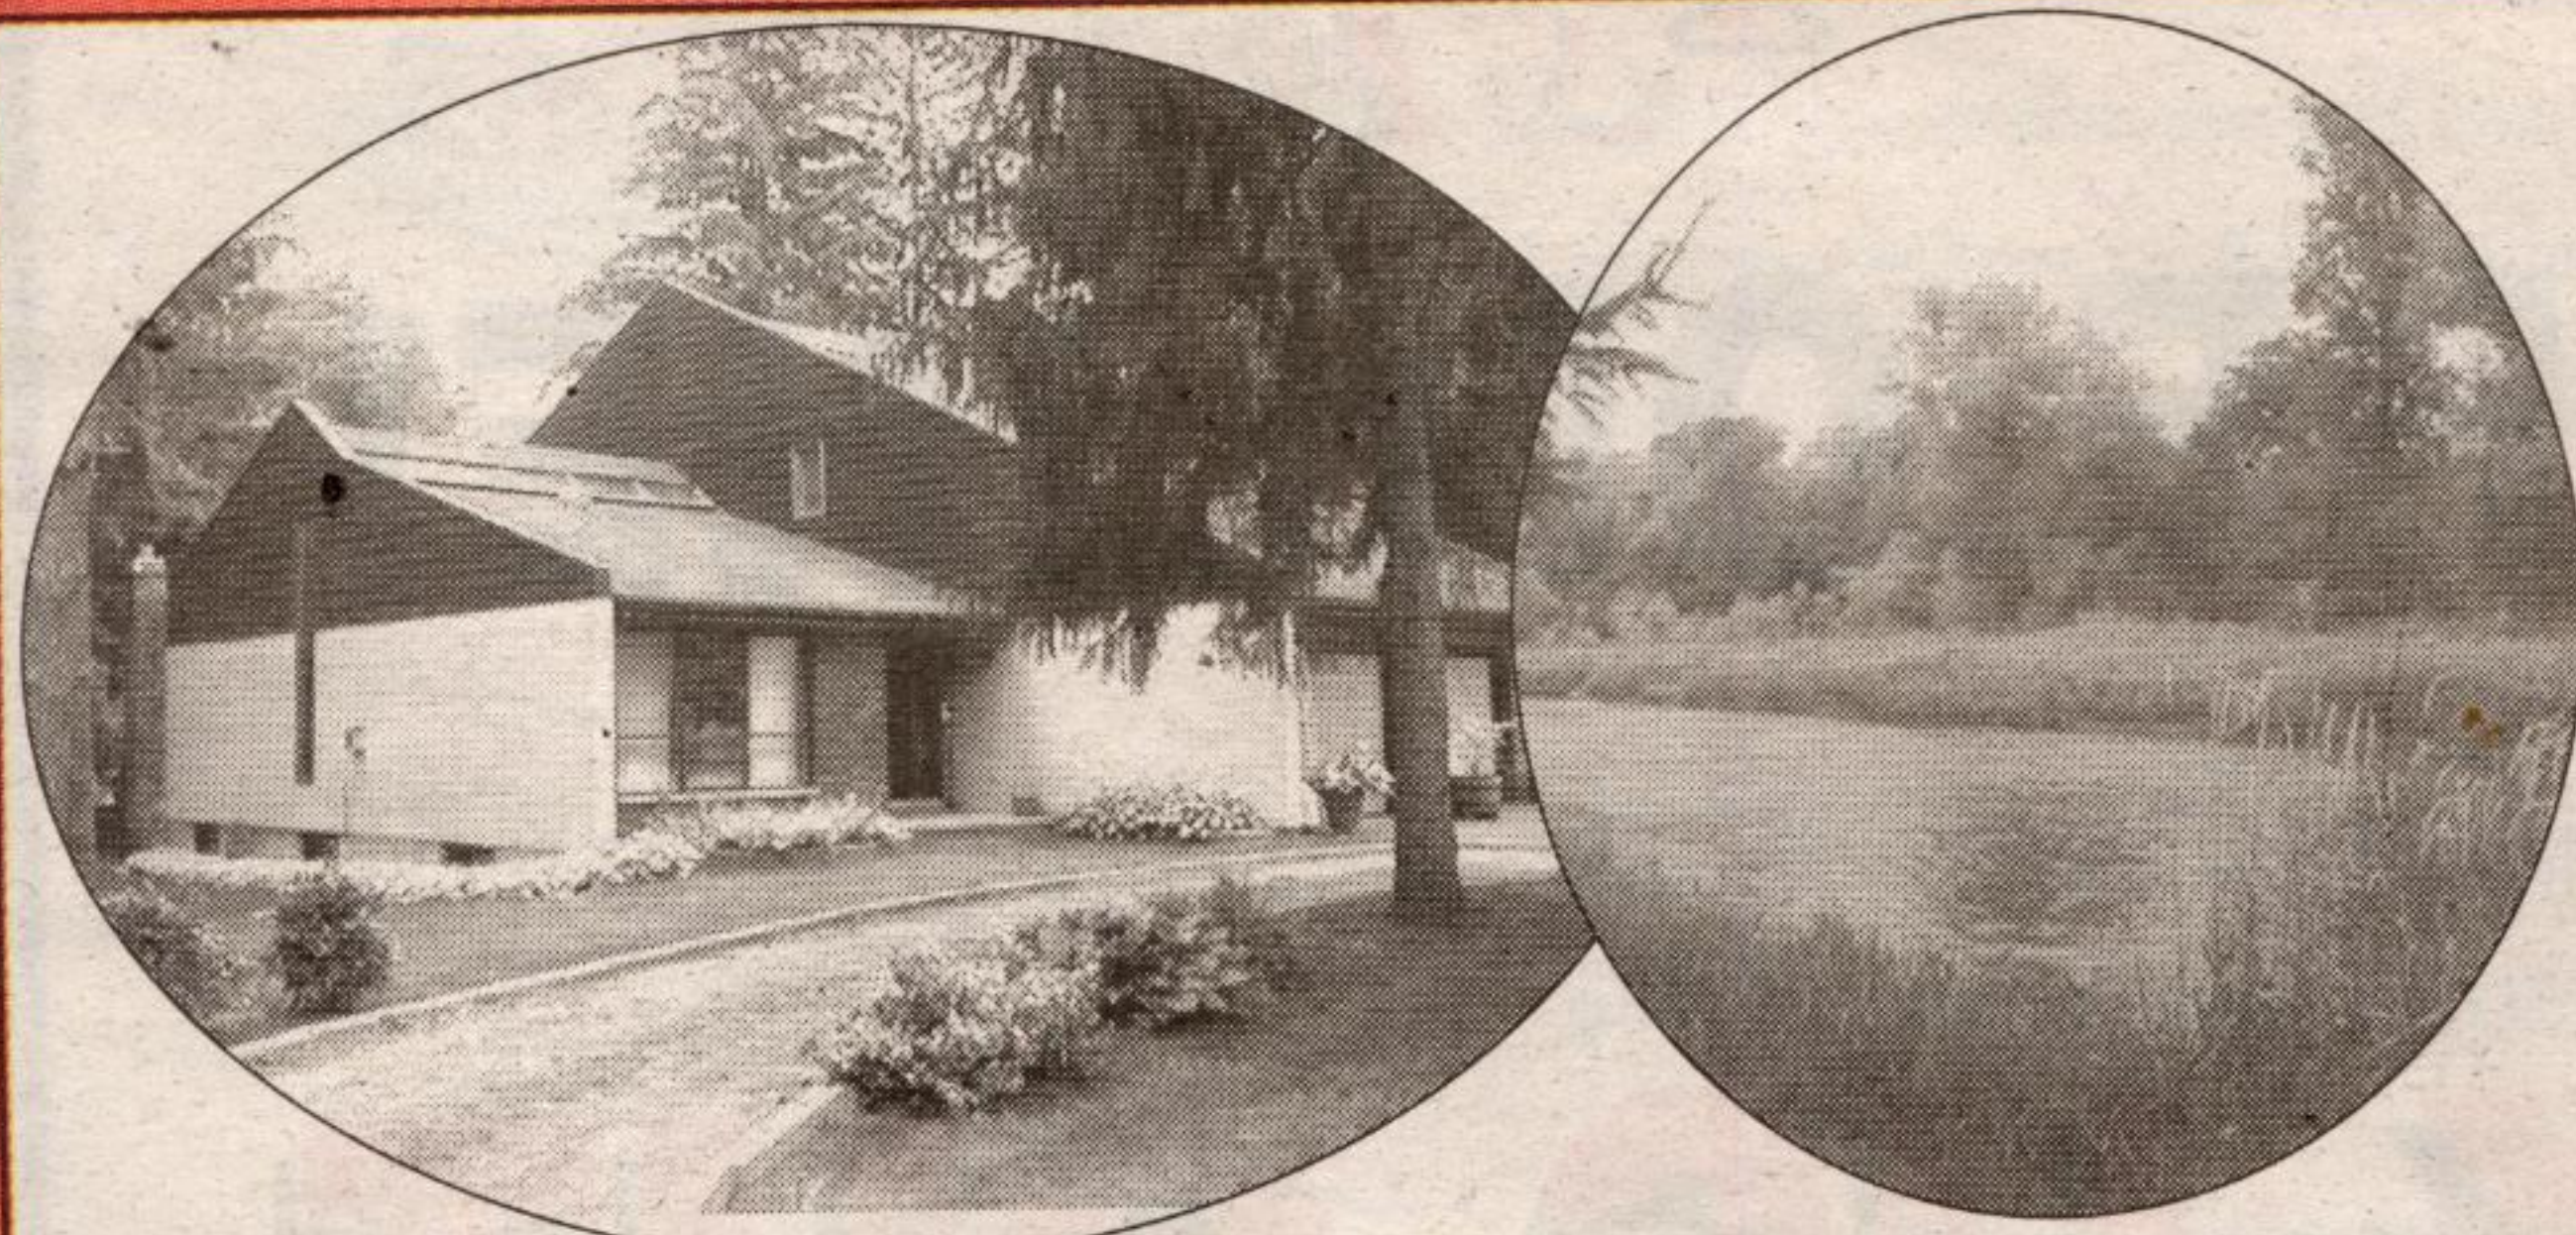

NEW

JUST LIKE NEW!

Just carpeted throughout, painted and ready for a young family to move into. Three bedrooms, finished rec room, ceramics in the eat-in kitchen and 2 bathrooms. Sliding doors to a fenced yard with a parkette one door away for the kids to play. Immediate possession in this great first time buyer home at \$209,900.

NEW

16 STARLING COURT

ON THE RIVER

Stunning 2.5 acres with the Credit running through it! 890' lot straddles the river. Amazing lot with wonderful gardens, decks, patios, arbors, fountain. Dozens of mature trees for peace and privacy. 24 year old Viceroy home with solarium kitchen, m/floor family room and cathedral ceilings. 03-499-30