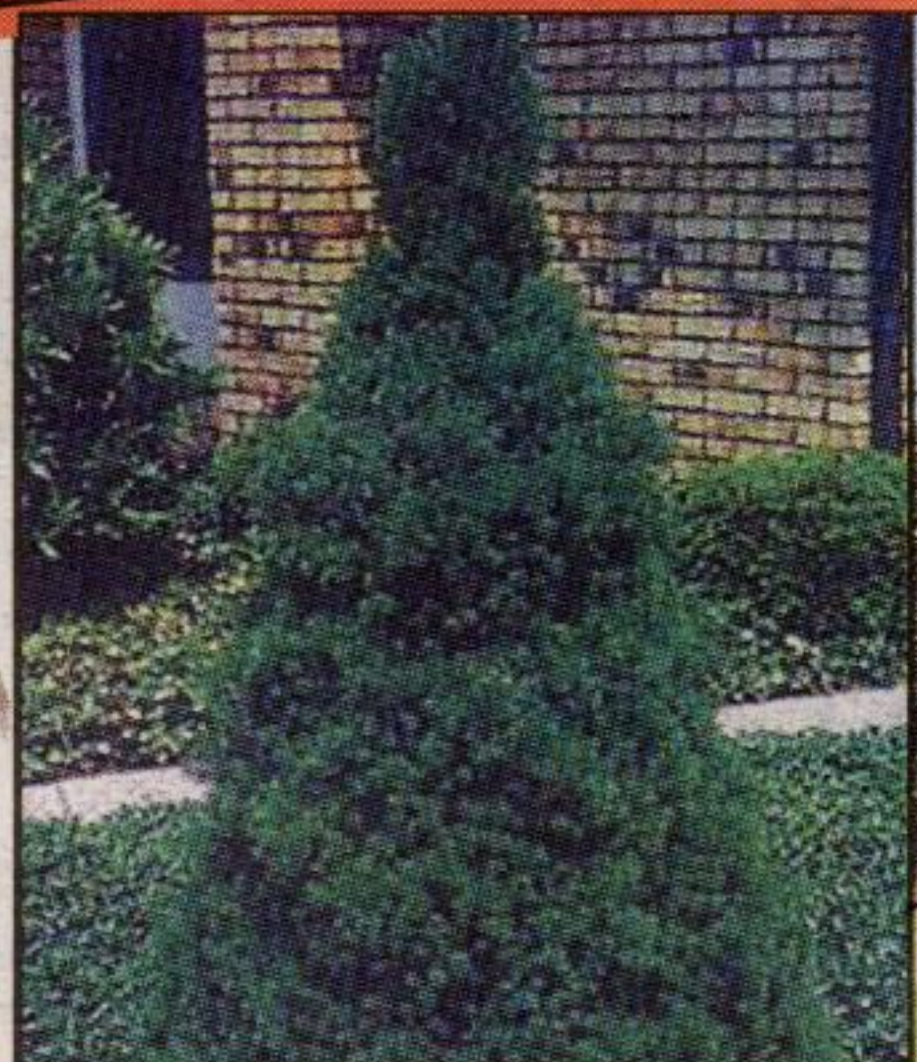

Dwarf Alberta Spruce 3 foot  
Reg. \$59.99 **29<sup>99</sup>**

All Shade Trees  
Reg. from \$139.99 **50% OFF**

Mugho Pine  
2 gal.  
Reg. \$39.99

**19<sup>99</sup>**

All Spreading Junipers  
3 gal.  
Reg. \$34.99 **17<sup>99</sup>**