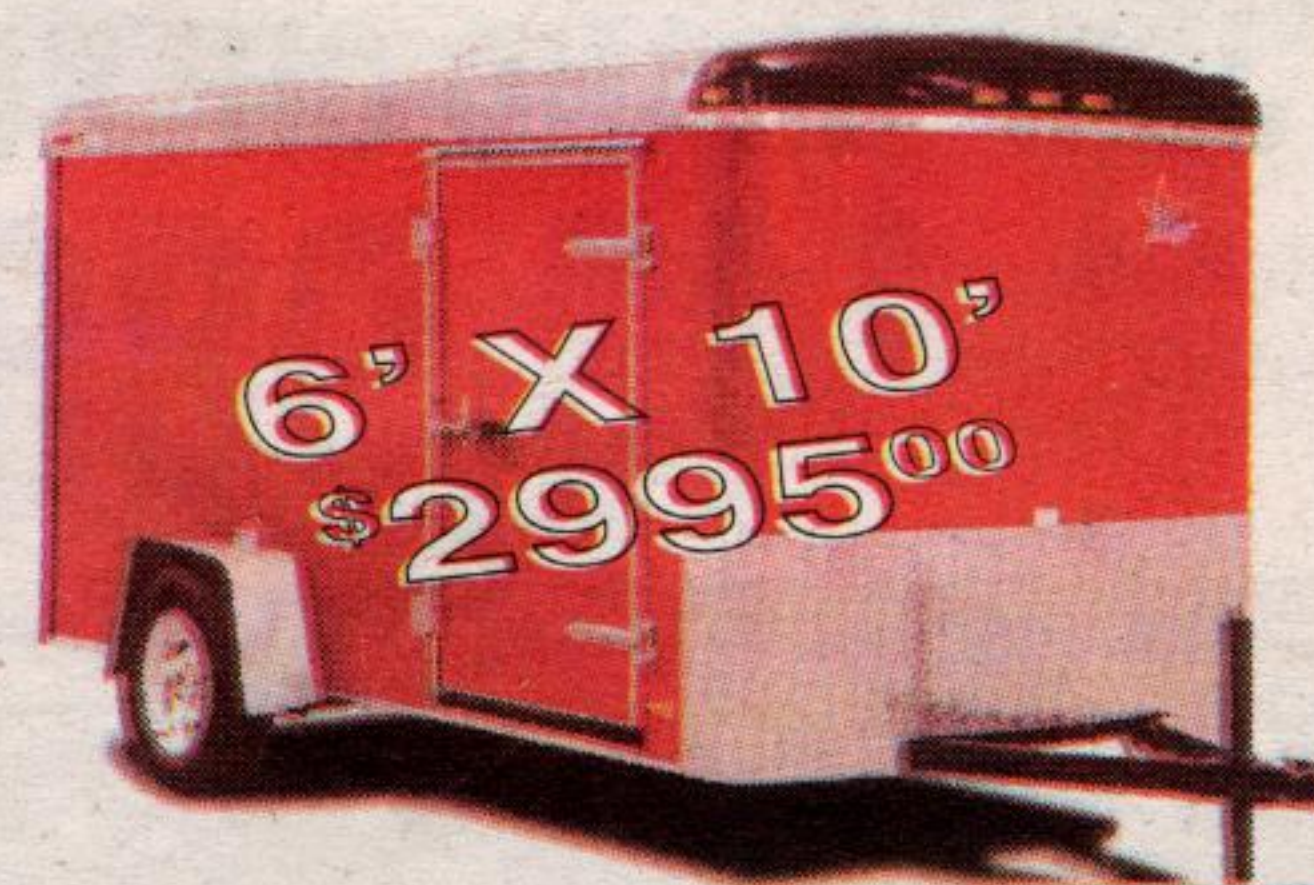

CARGO TRAILER

Sale prices are plus taxes and administration charges

LARGEST SELECTION - LOWEST PRICES!