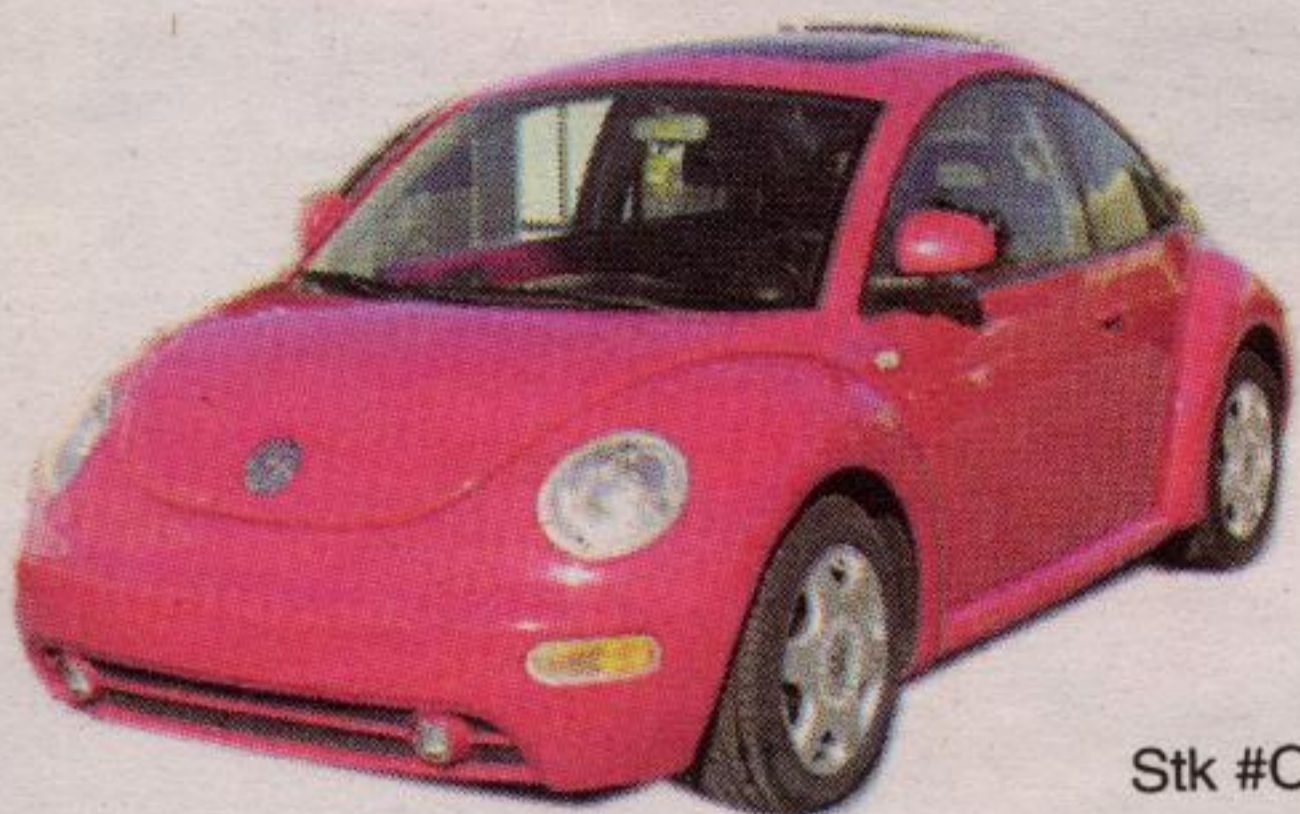

1999 BEETLE GLX

Stk #C205

1.8 LT Turbo, Automatic, Moon roof, Leather/Heated Seats, Alloy Wheels, Air, Power Equip. Group, 58,000 kms

$15,880.