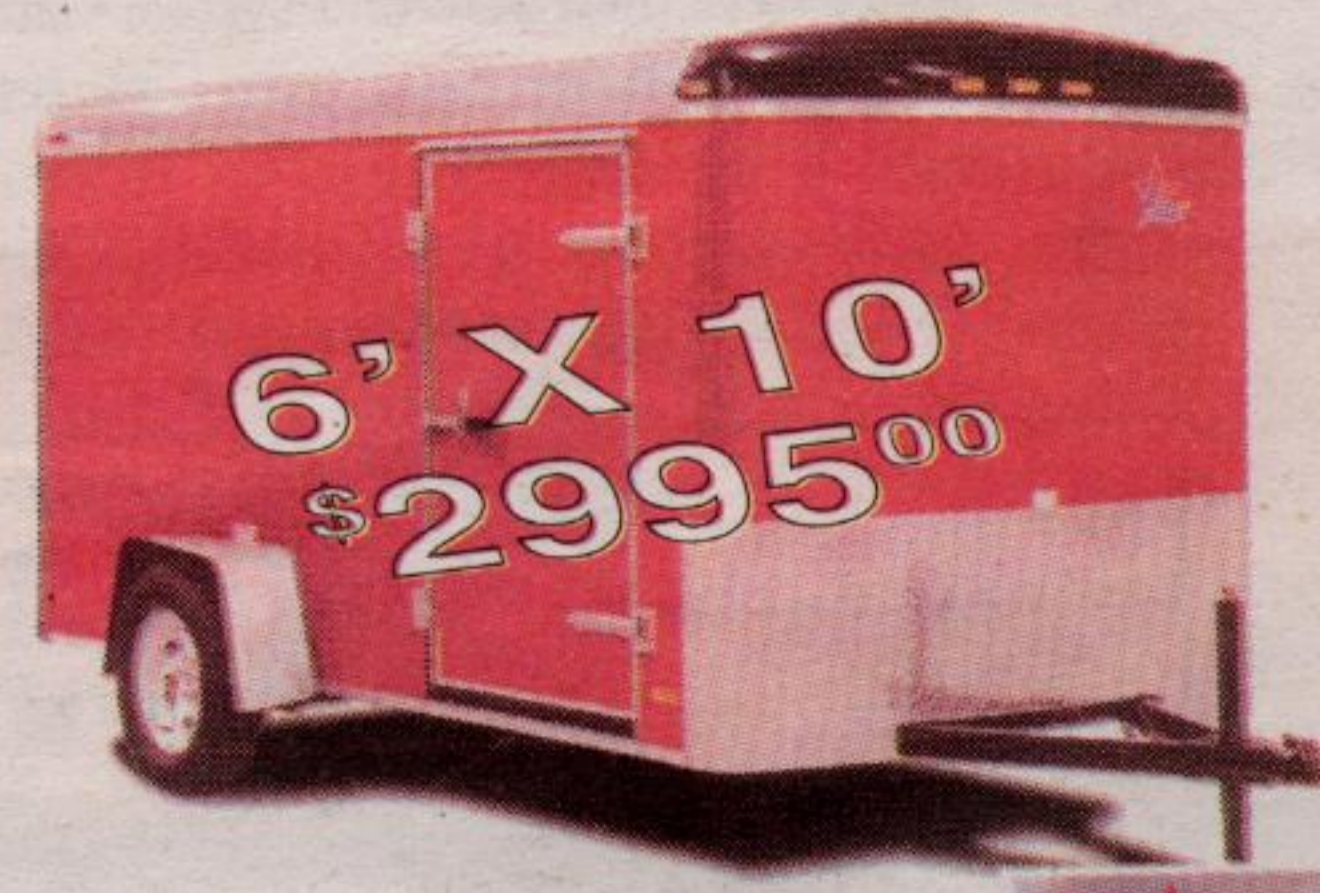

CARGO TRAILER

Sale prices are plus taxes and administration charges

LARGEST SELECTION - LOWEST PRICES!

LARGEST SELECTION - LOWEST PRICES!

LARGEST SELECTION - LOWEST PRICES!