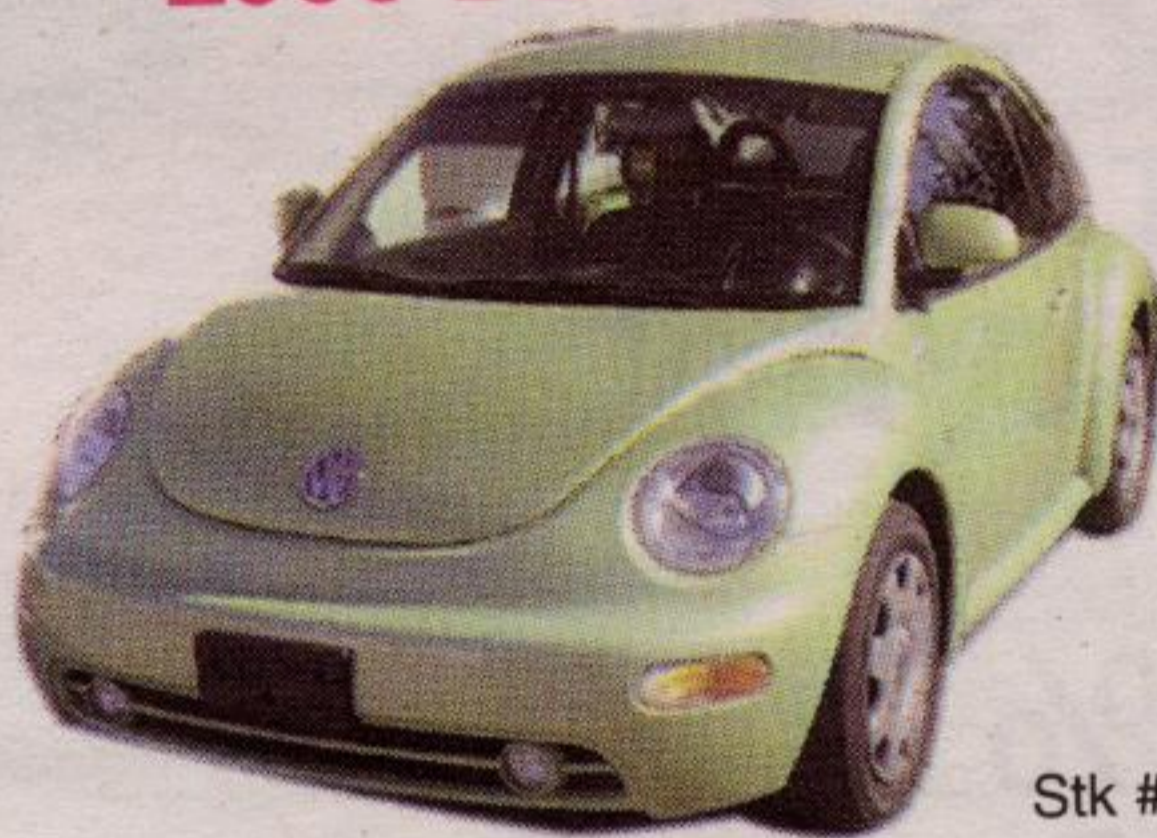

2000 BEETLE GLS

Stk #C206

2.0 Lt., 4 Cylinder, Automatic, Air, Heated Seats, Power Equip. Group, 60,000 kms

$13,995.