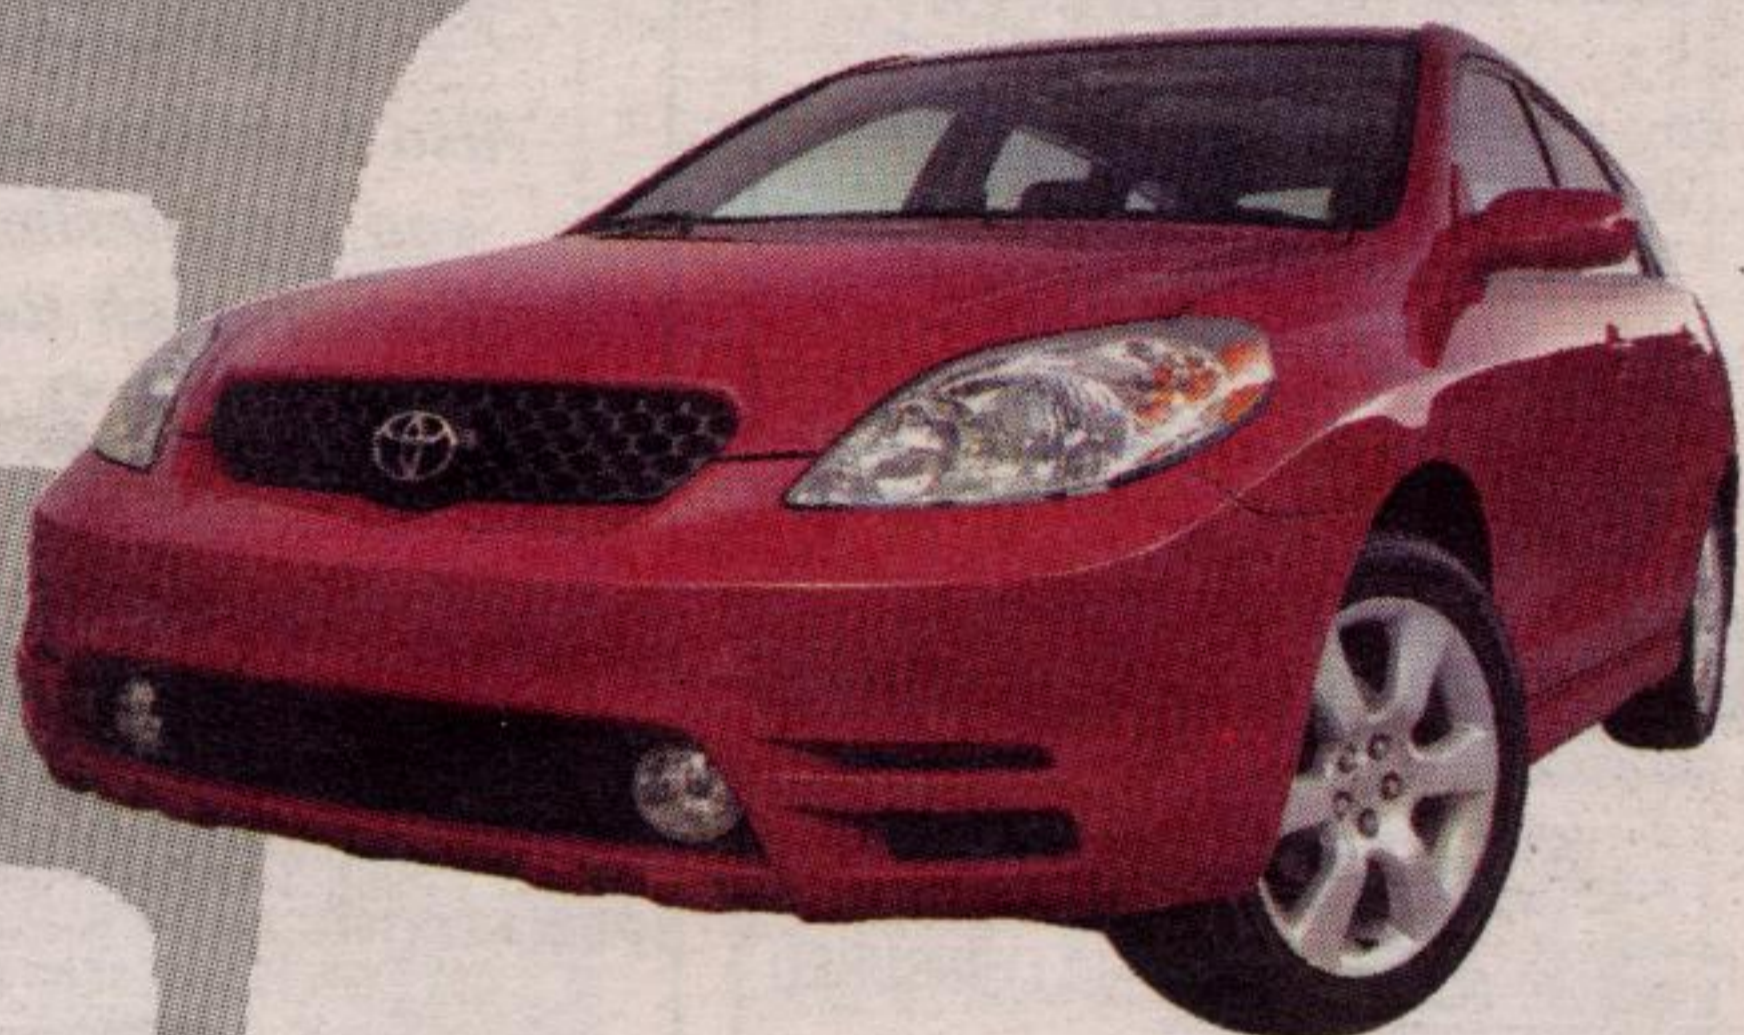

THE EXCITING NEW
2004 Matrix XR

$21,025 MSRP

PER MONTH FOR 48 MONTHS WITH $3,562 DOWN. FREIGHT AND P.D.E. INCLUDED

LEASE FOR
$259*

- 1.8 Litre, 4-cylinder, 130 hp, DOHC, 16-valve, VVT-i engine • Air conditioning • AM/FM stereo CD with 4 speakers
- 16" alloy wheels • Power windows, locks and mirrors • Cruise control • Keyless entry with hatch release
- 60/40 split rear seat • Leather wrapped steering wheel • Tilt steering • 5-speed manual transmission

Lease for an additional $15.26 per month and get automatic transmission
• Fuel consumption: Hwy 6.0L/100 km (47 mpg) / City 7.7L/100 km (37 mpg)

LEASE FOR
$369*

THE TALENTED NEW
2004 Sienna CE

PER MONTH FOR 48 MONTHS WITH $4,483 DOWN. FREIGHT AND P.D.E. INCLUDED

$30,000 MSRP