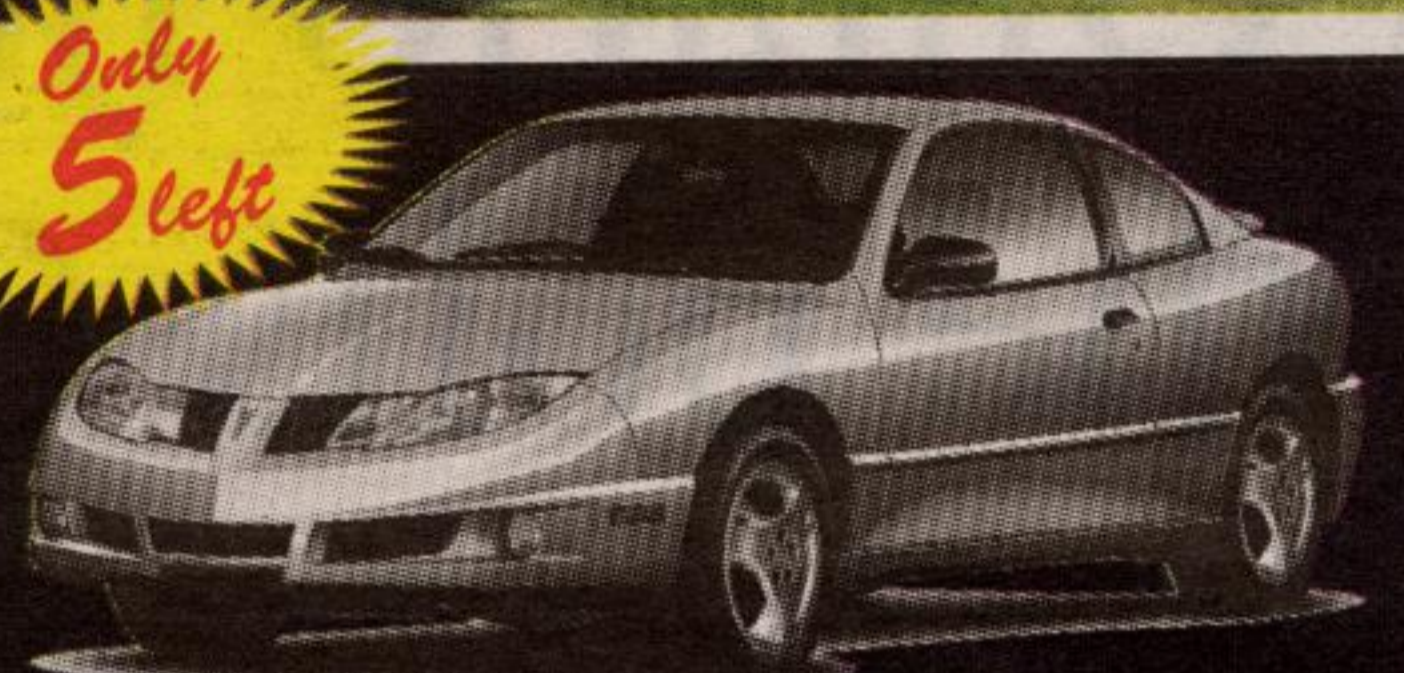

**\$1000\* OFF  
OVER AND ABOVE  
ADVERTISED SPECIALS**

**Wallace**  
PONTIAC • BUICK • CADILLAC

**2003 MONTANA**

**\$218\*** Per month/48 mths \$4,710 down payment **OR** **\$24,220** plus freight **\$1000 ADDITIONAL BONUS**

5 yr/100,000 km GM Powertrain Warranty, 3.4L 185 HP V6, 4 speed auto, AC, ABS, Dual sliding doors, PL, PW, PM, CD stereo

**2003 SUNFIRE COUPE**

**\$178\*** Per month/48 mths \$2,135 down payment **OR** **\$12,598** plus freight **\$1000 ADDITIONAL BONUS**