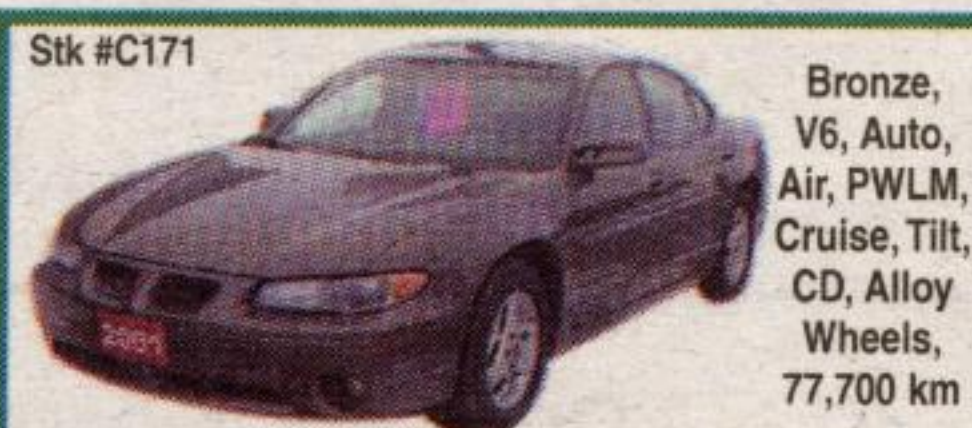

Stk #C171 Bronze, V6, Auto, Air, PWLM, Cruise, Tilt, CD, Alloy Wheels, 77,700 km

01 GRAND PRIX GT
$14,780.