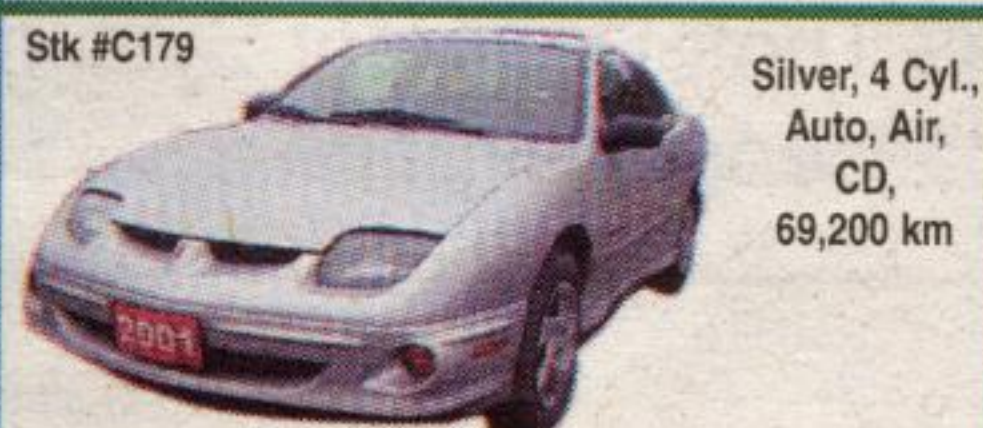

Stk #C179 Silver, 4 Cyl., Auto, Air, CD, 69,200 km

01 SUNFIRE COUPE
$9,990.