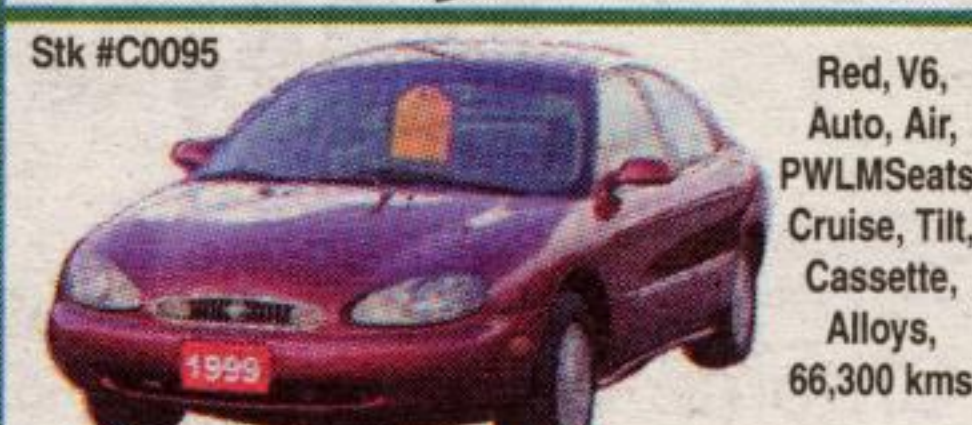

Stk #C0095 Red, V6, Auto, Air, PWLMSeats, Cruise, Tilt, Cassette, Alloys, 66,300 kms

99 SABLE LS
$11,988.