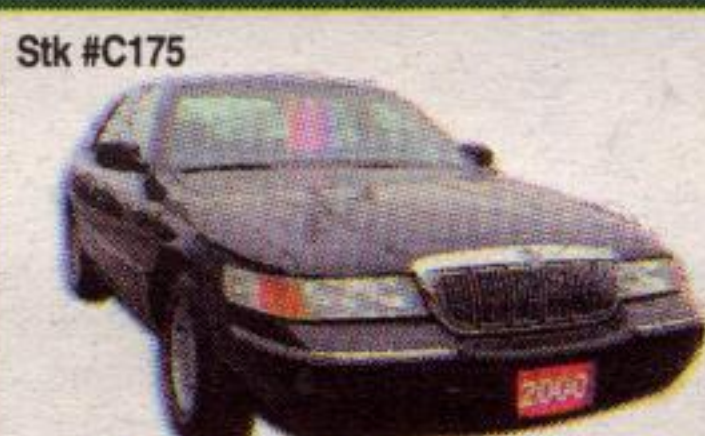

STK #T144

Air, Auto, CD, Power Equipment Group, 68,000 kms.

\$15,888.

Green, V8, Auto, Air, PWLMSeats, Cruise, Tilt, Cassette, 6 Disc CD, Moonroof, Leather, Alloy

00 LINCOLN LS \$21,895.

Black, V8, Auto, Air, PWLMSeats, Cruise, Tilt, Cassette/CD, Alloy wheels, Leather,

00 GRAND MARQUIS LS \$17,988.

Dark Red, 4 Cyl., Auto, Air, Tilt, Cassette,

99 SATURN SL 1 \$9,450.

Green, 4 Cyl., Auto, Air, Tilt, Cassette,

99 SATURN SL 1 \$9,450.

Black, V6, Auto, Air, PWLMSeats, Cruise, Tilt, Cassette, Alloys

99 SABLE LS \$11,988.

Green, V6, Auto, Air, PL, Cruise, Tilt

99 GRAND AM SE \$10,495.

Black, 4 Cyl., Auto, Air, PWLM, Cruise, Tilt, Cassette, Alloys

99 GOLF WOLFSBURG \$13,980.

Green, V6, Auto, Air, PWLM, Cruise, Tilt, Cassette