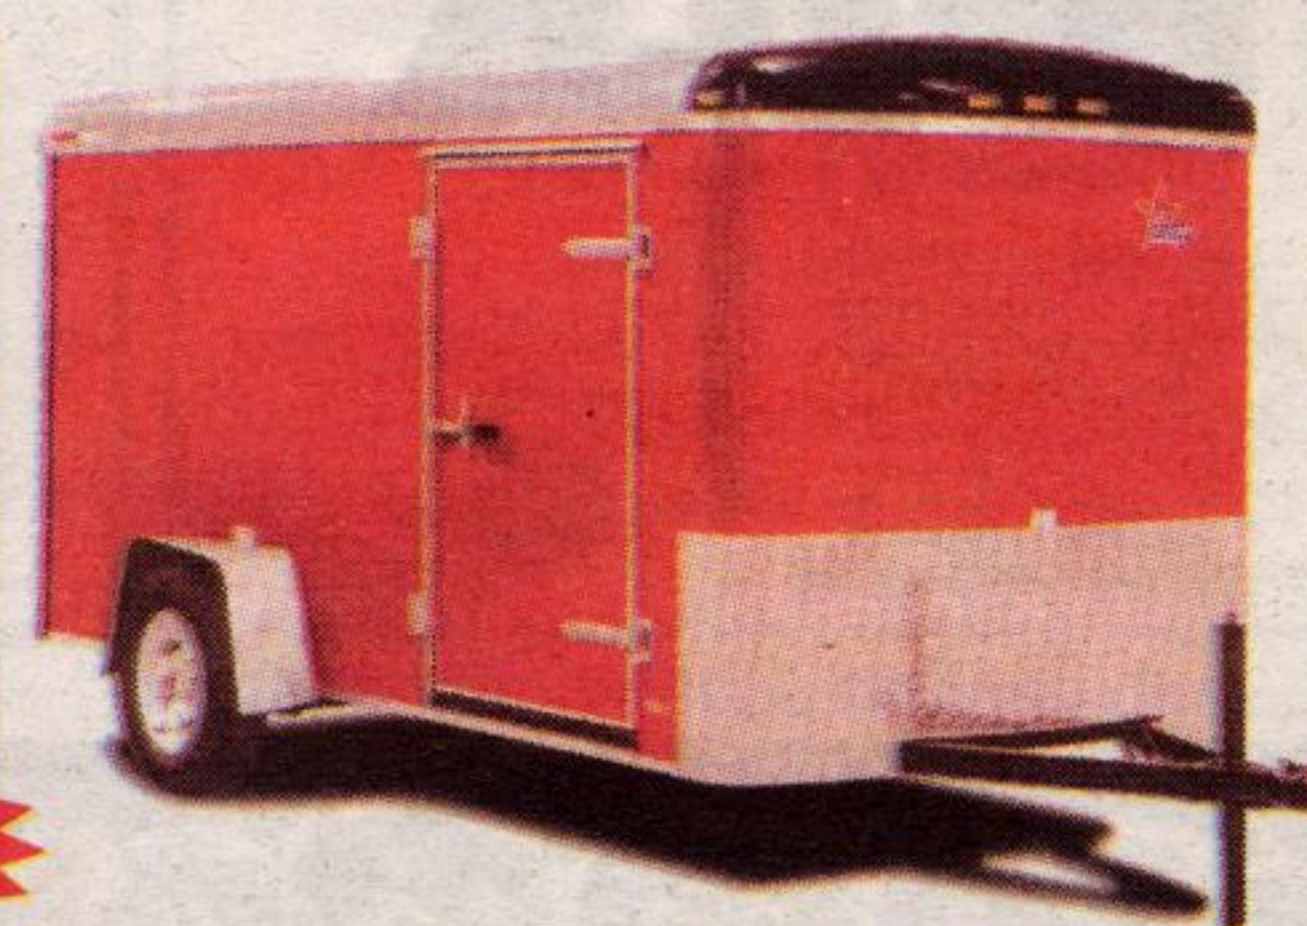

CARGO TRAILER

ON DISPLAY NOW

FROM $6395

Sale prices are plus taxes and administration charges

LARGEST SELECTION IN HALTON HILLS

LARGEST SELECTION IN HALTON HILLS

LARGEST SELECTION IN HALTON HILLS