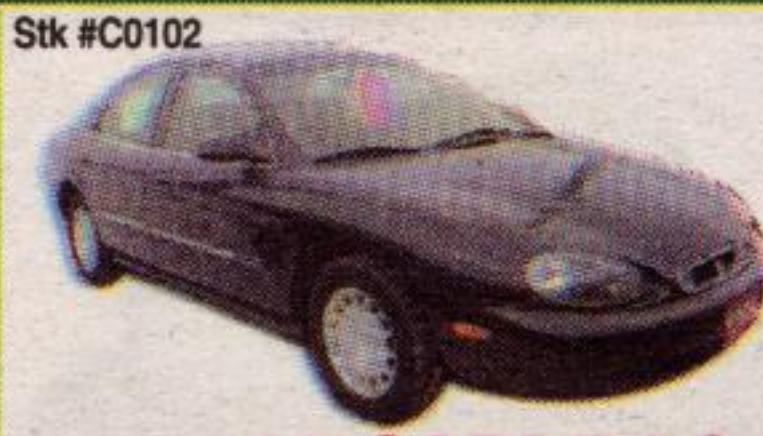

STK #T144

Air, Auto, CD, Power Equipment Group, 68,000 kms.

\$15,888.

Green, V8, Auto, Air, PWLMSeats, Cruise, Tilt, Cassette, 6 Disc CD, Moonroof, Leather, Alloy

00 LINCOLN LS \$21,895.

Black, V8, Auto, Air, PWLMSeats, Cruise, Tilt, Cassette/CD, Alloy wheels, Leather,

00 GRAND MARQUIS LS \$17,988.

Dark Red, 4 Cyl., Auto, Air, Tilt, Cassette,

99 SATURN SL 1 \$9,450.

Green, 4 Cyl., Auto, Air, Tilt, Cassette,

99 SATURN SL 1 \$9,450.

Black, V6, Auto, Air, PWLMSeats, Cruise, Tilt, Cassette, Alloys

99 SABLE LS \$11,988.

Green, V6, Auto, Air, PL, Cruise, Tilt

99 GRAND AM SE \$10,495.

Black, 4 Cyl., Auto, Air, PWLM, Cruise, Tilt, Cassette, Alloys

99 GOLF WOLFSBURG \$13,980.

Green, V6, Auto, Air, PWLM, Cruise, Tilt, Cassette