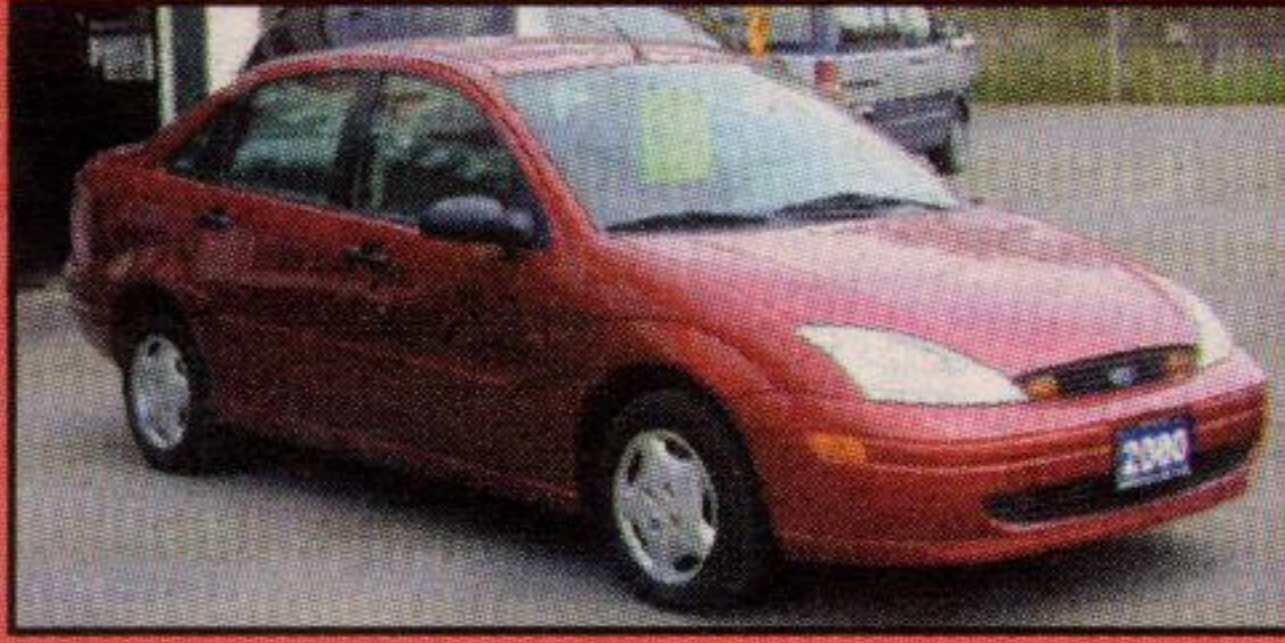

NORVAL CLASSIC CARS

Today's Best... Yesterdays Classics.

WARRANTY INCLUDED

FINANCING AVAILABLE

2000 FORD FOCUS SE SPORT.
Fully Equipped.

\$8,900.00

1997 MERCURY SABLE GS
4 Door.
1 owner, trade fully equipped.

\$5,500.00

1993 PONTIAC SUNBIRD
Auto, Air conditioning.
Low kms.

\$3,900.00

2001 HONDA CIVIC SIG
Fully equipped.

\$15,500.00

2000 EXPLORER XLS
1 owner.
Trade fully equipped. Low kms.

\$16,500.00

1998 PONTIAC SUNFIRE
Auto, air conditioning.
Nice condition.

\$7,500.00

1994 PONTIAC GRAND PRIX
4 DOOR.
Fully equipped.

\$5,500.00

2002 GRAND CARAVAN SPORT
Loaded.
34,000 kms.

\$20,500.00

2000 RAM 1500 SPORT
4 DOOR.
Loaded, 1 owner trade.

\$18,500.00

1995 NISSAN SENTRA
2 DOOR. Auto, air conditioning.
Nice condition.

\$3,900.00

1997 PONTIAC GRAND AM
Fully equipped.
Nice.

\$7,500.00

1999 ESCORT WAGON
4 DOOR. Auto,
air conditioning, power locks.

\$7,800.00

1996 ACURA INTEGRA RS
Fully equipped.
Low kms.

\$9,900.00

1997 OLDS CUTLASS SUPREME SL
Fully equipped.
Low kms.