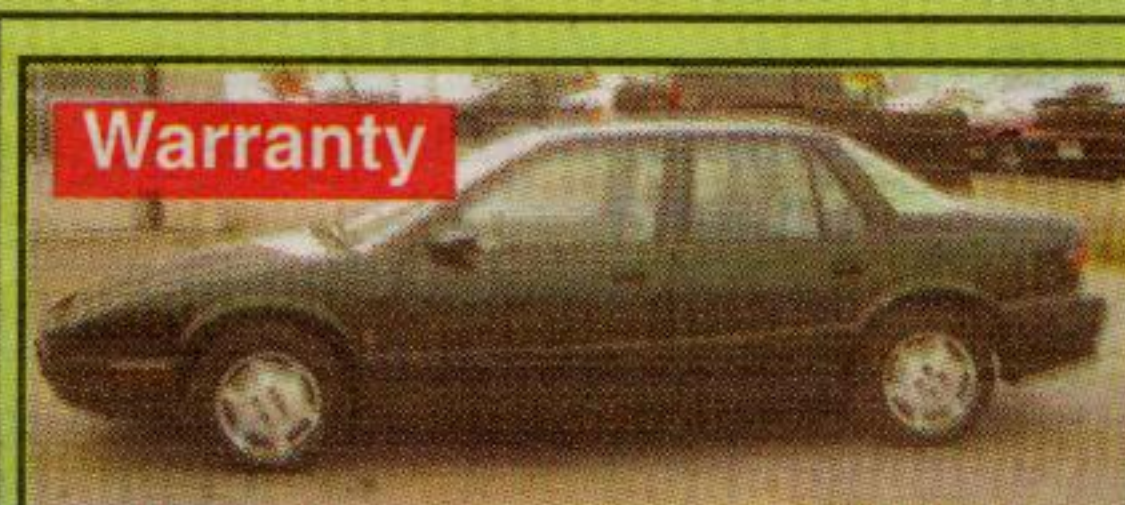

Warranty

**95 SATURN SL1**  
5 Speed,  
Low kms **\$6,200**

Warranty

**95 JIMMY**  
Loaded, Good Shape,  
Low kms