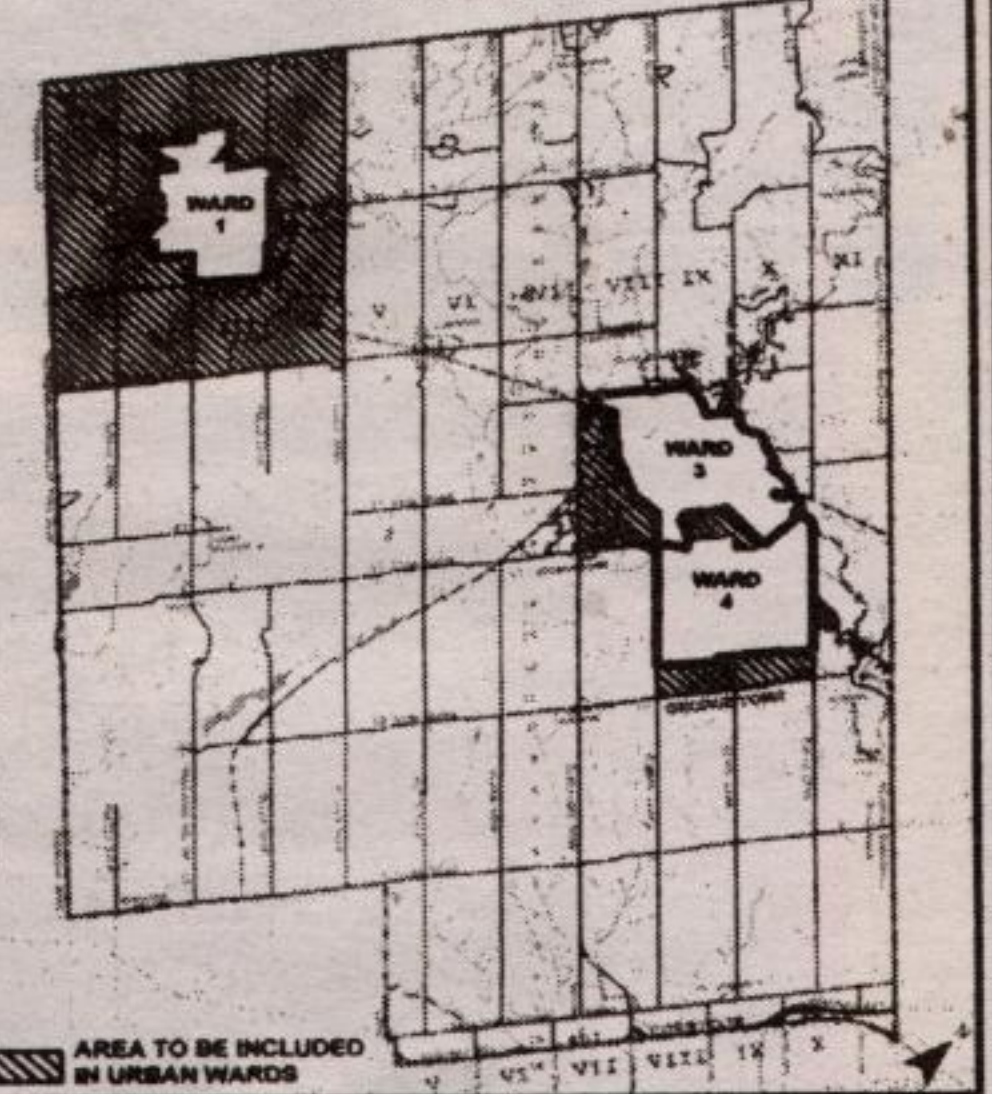

TOWN OF HALTON HILLS WARD MAPPING

1 Halton Hills Dr.,
Halton Hills, ON L7G 5G2
Tel.: 905-873-2600
Fax: 905-873-2347

GEORGETOWN JUNIOR "A"

Call Star Phone!

416-350-3000

Category 2093

for up to the minute League Game Results
and Special League Announcements

GEORGETOWN TOYOTA
GAME OF THE WEEK

GEORGETOWN JR. A
RAIDERS
vs
MISSISSAUGA CHARGERS
Saturday, October 26, 2002
7:30 pm
Gordon Alcott Arena