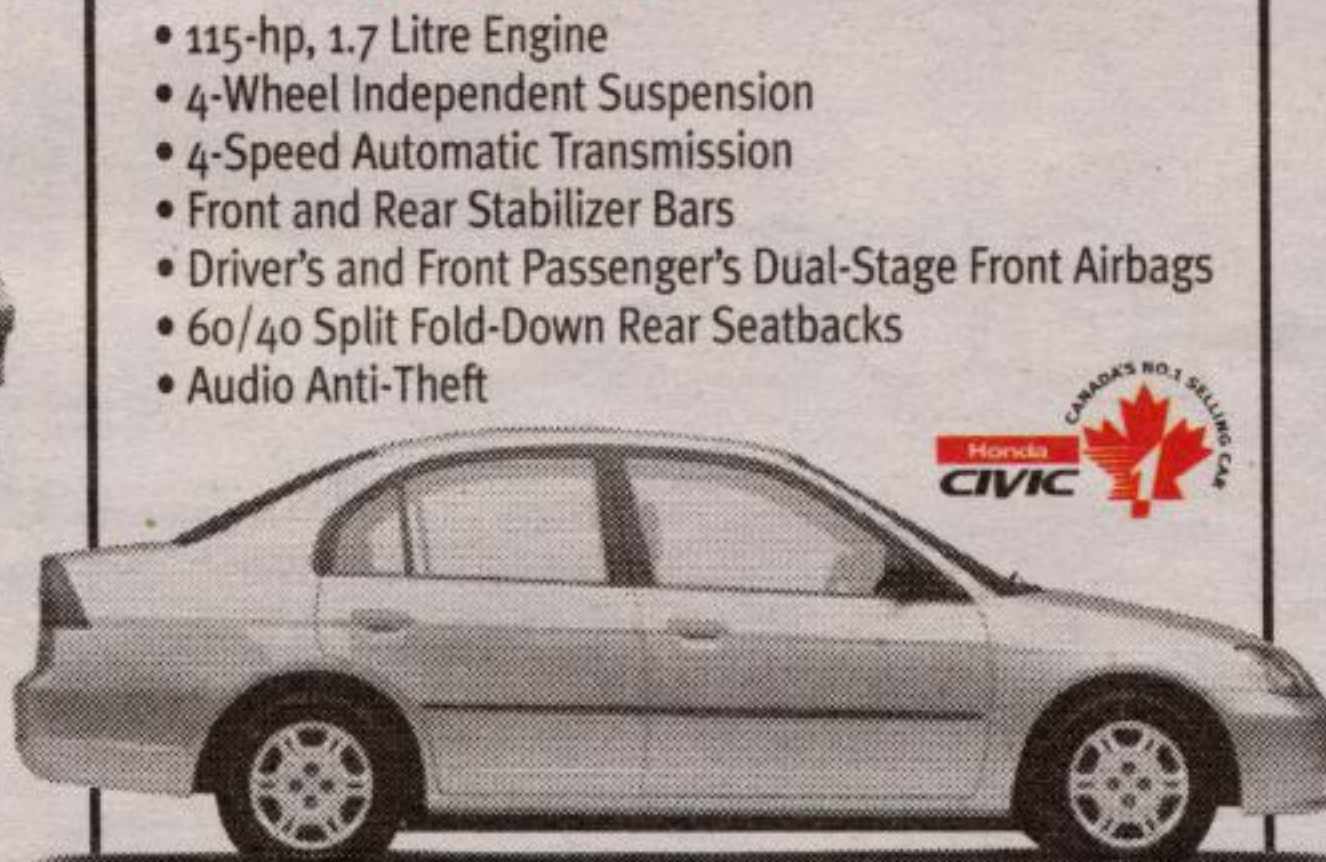

- 115-hp, 1.7 Litre Engine
- 4-Wheel Independent Suspension
- 4-Speed Automatic Transmission
- Front and Rear Stabilizer Bars
- Driver's and Front Passenger's Dual-Stage Front Airbags
- 60/40 Split Fold-Down Rear Seatbacks
- Audio Anti-Theft

- AM/FM Stereo Audio System with CD and 4 Speakers
- Immobilizer Theft-Deterrent System
- 14" Wheels
- Tachometer
- Adjustable Rear Headrests
- CFC-Free Air Conditioning with Micron Air-Filtration System
- Power Door Locks
- Keyless Remote Entry • & More...

CIVIC SEDAN LX $20,400 MSRP*

All the features of the Civic Sedan DX-G, plus:

- Power Windows and Power Heated Door Mirrors
- Anti-Lock Braking System (ABS)
- Cruise Control
- 15" Wheels
- Centre Console Armrest with Storage Box
- Driver's Seat Height Adjustment • & More...

LEASE IT FOR **$248**[✓] per month for 48 months, WITH $3,160 DOWN FREIGHT & P.D.E. INCLUDED

HONDA PILOT EX

$41,000 MSRP*

OR LEASE IT FOR **$478**[✓] per month for 48 months, WITH $6,342 DOWN FREIGHT & P.D.E. INCLUDED