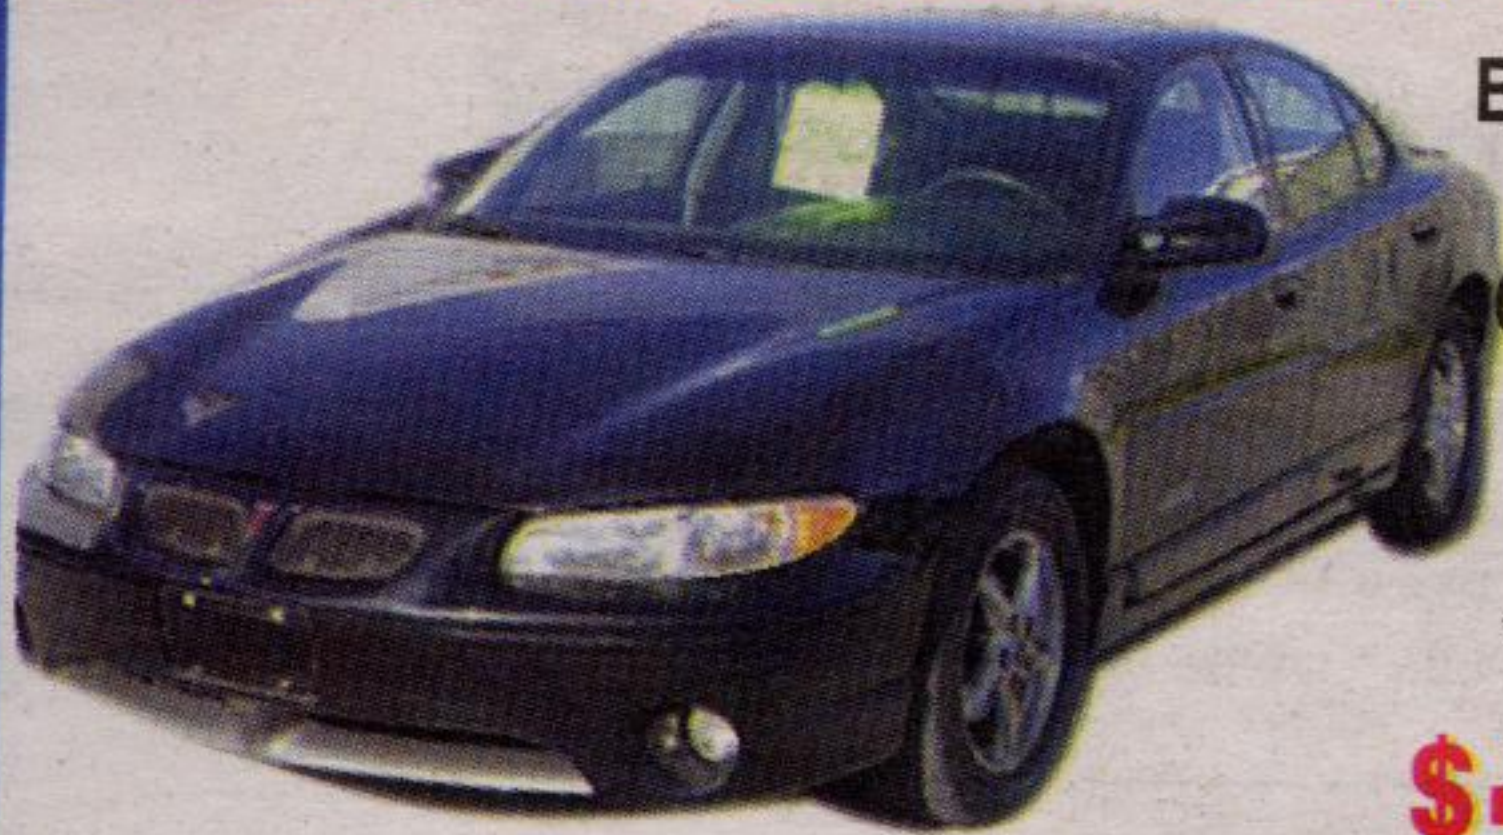

PARK MOTOR SALES

On Hwy 7 between Georgetown & Acton

905-877-2261

www.autotrader.ca/parkmotorsales

2000 Grand Prix GTP

Black, V6, Auto, Air, PWLMSeats, Cruise, Tilt, CD, Alloys, Leather, Moonroof, Super Charged

\$18,862.

Stk #C144

THIS WEEK'S FEATURES

1999 Venture

Red, V6, Auto, Air, PWLM, Cruise, Tilt, 4th Door

\$13,926.

Stk #T107

Do you know why you see so many of our vehicles around town?

Stk #T106

White, V6, Auto, Air, PWLM, Cruise, Tilt, CD, Alloys, Quads, 4th Door

1999 TRANS SPORT
\$14,995.

Stk #T110

White, V6, Auto, Air, Cassette

2000 ASTRO
\$16,945.

Stk #T117

Silver, 4 cyl., Auto, Air, PWLM, Cruise, Tilt, CD, Leather. Only 30,300 kms

Green, V6, Auto, Air, Power Locks, Cruise, Tilt

99 GRAND AM SE
\$12,650.

Stk #C0095

Red, V6, Auto, Air, PWLMSeats, Cruise, Tilt, Cassette, Alloys

99 SABLE LS
\$12,998.

Stk #C134

Red, 4 cyl., 5 speed, Air, Cruise, Tilt, CD