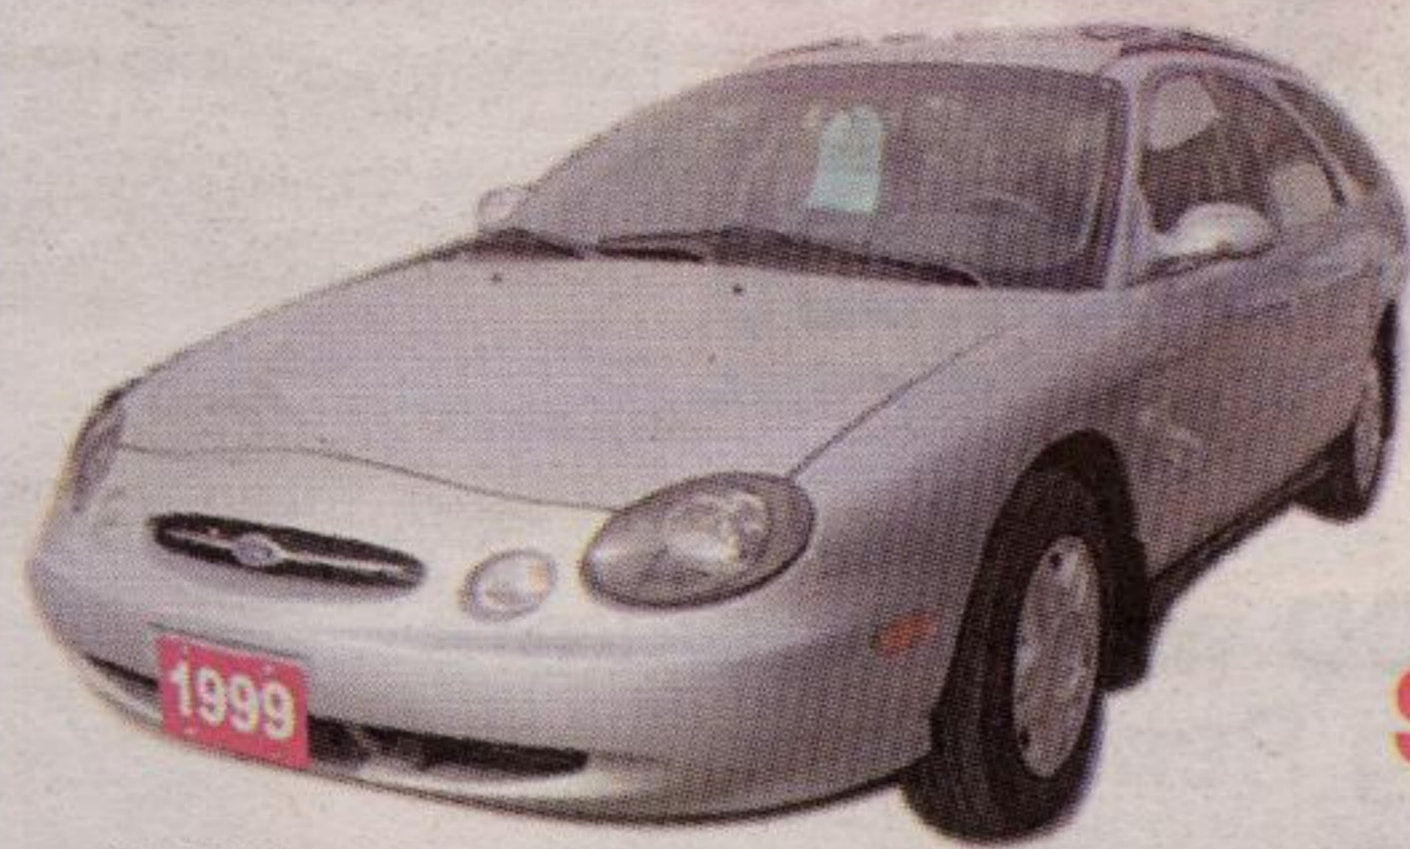

## 1999 TAURUS SE WAGON

Stk #C141

Silver,  
V6, Auto, Air,  
PWLMSeat,  
Cruise, Tilt,  
Cassette/CD  
Only 53,200 kms

**\$13,998.**

## 2001 SPORTAGE EX 4x4

Stk #T117

Silver,  
4 Cyl., Auto, Air,  
PWLM, Cruise,  
Tilt, CD, Leather  
Only 30,300 kms

**\$18,799.**

Stk #C139

Silver, V6, Auto, Air, PWLM, Cruise,  
Tilt, CD, Alloys

**2001 TAURUS SE**  
**\$14,998.**

Stk #C130

Green, 4 Cyl., Auto, Air,  
Tilt, Cassette

**99 SATURN SL1**  
**\$9,965.**

Stk #C099

Green, V6, Auto, Air, PWLMSeats, Cruise,  
Tilt, Cassette, Moonroof, Alloy Wheels

**99 SABLE LS**  
**\$13,986.**