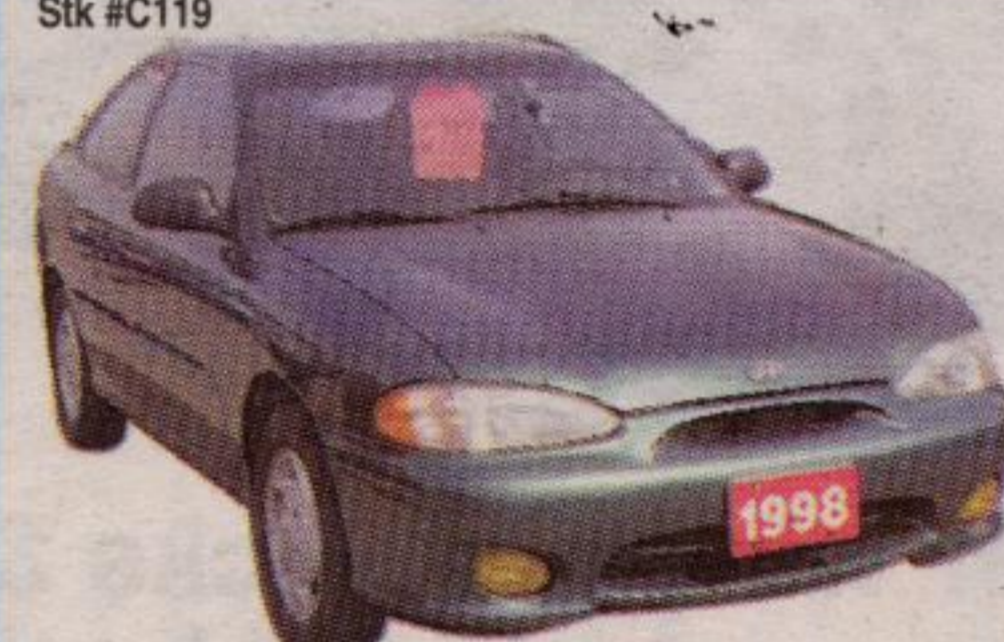

Stk #C119

Green, 4 Cyl., 5-Speed, Air, Power Locks,
Tilt, CD, Sunroof

98 ACCENT SPORT
$6,997.