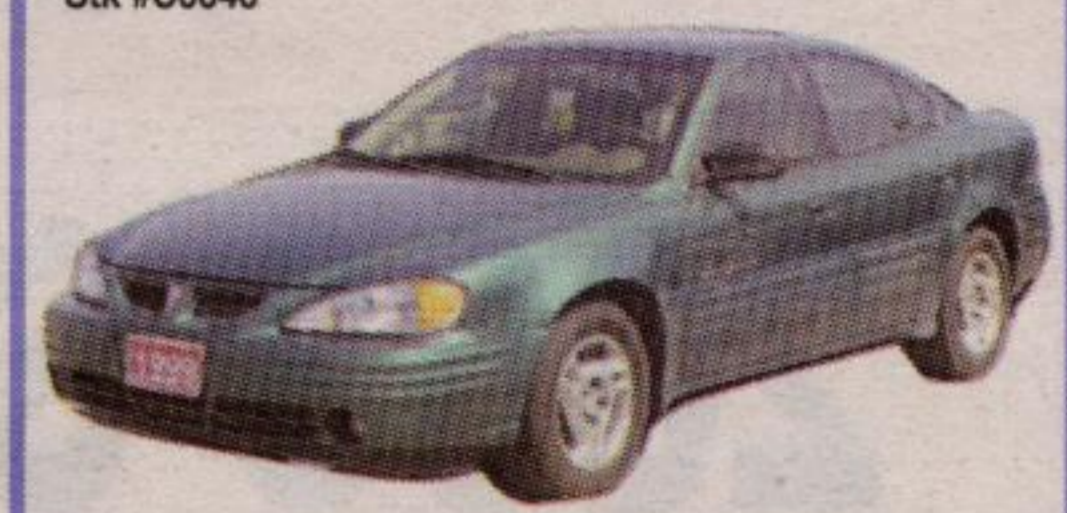

Stk #C0040

Green, V6, Auto, Air, Power Locks,
Cruise, Tilt

99 GRAND AM SE
$12,988.