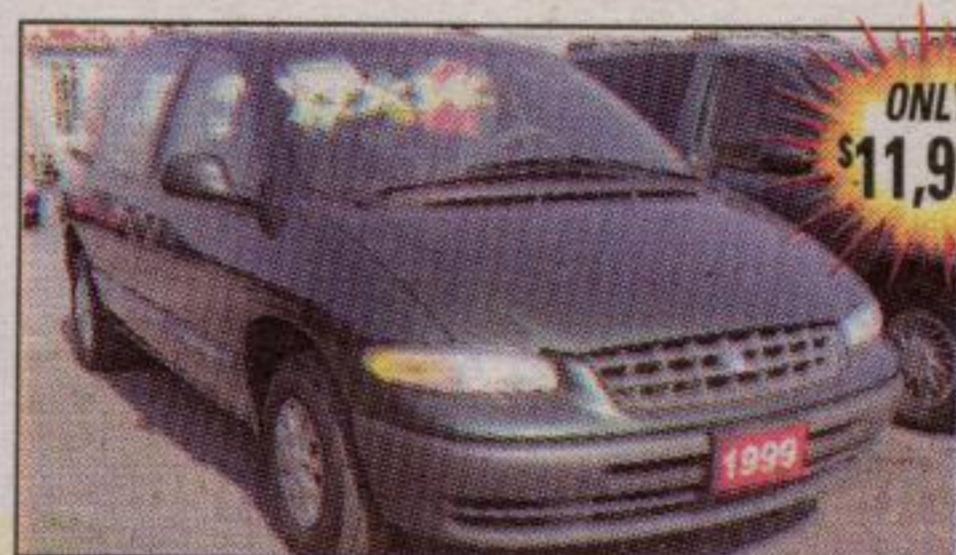

ONLY $11,995

1999 PLYMOUTH VOYAGER SE

Auto, V6, power windows, 4 door, tilt, cruise, air. Looks & drives like new. Stk. #P1803.