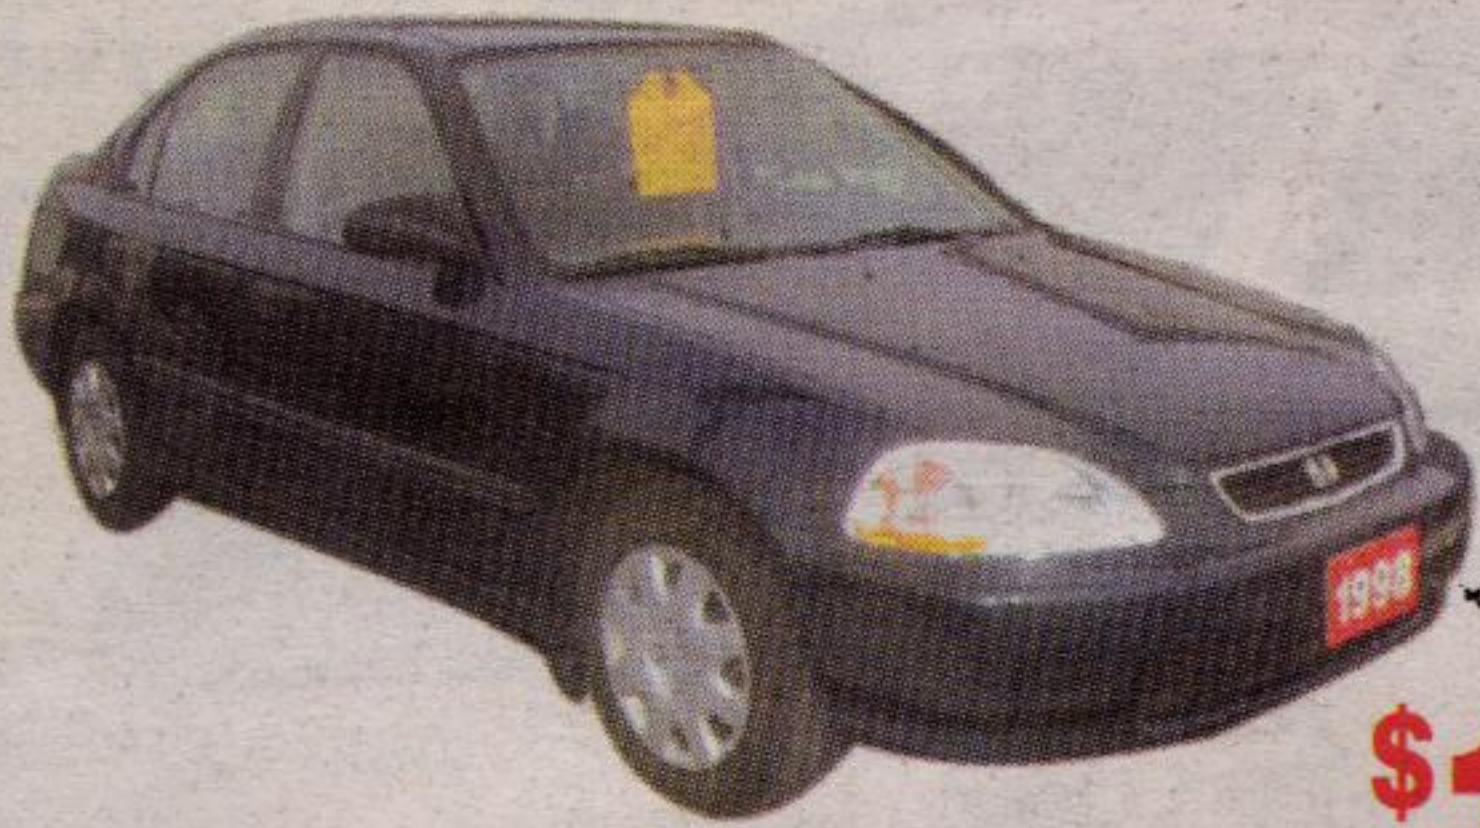

# PARK MOTOR SALES

On Hwy 7 between Georgetown & Acton

### 1998 CIVIC LX

Green  
4 Cyl.  
Auto  
Tilt  
Cassette

**\$10,986.**