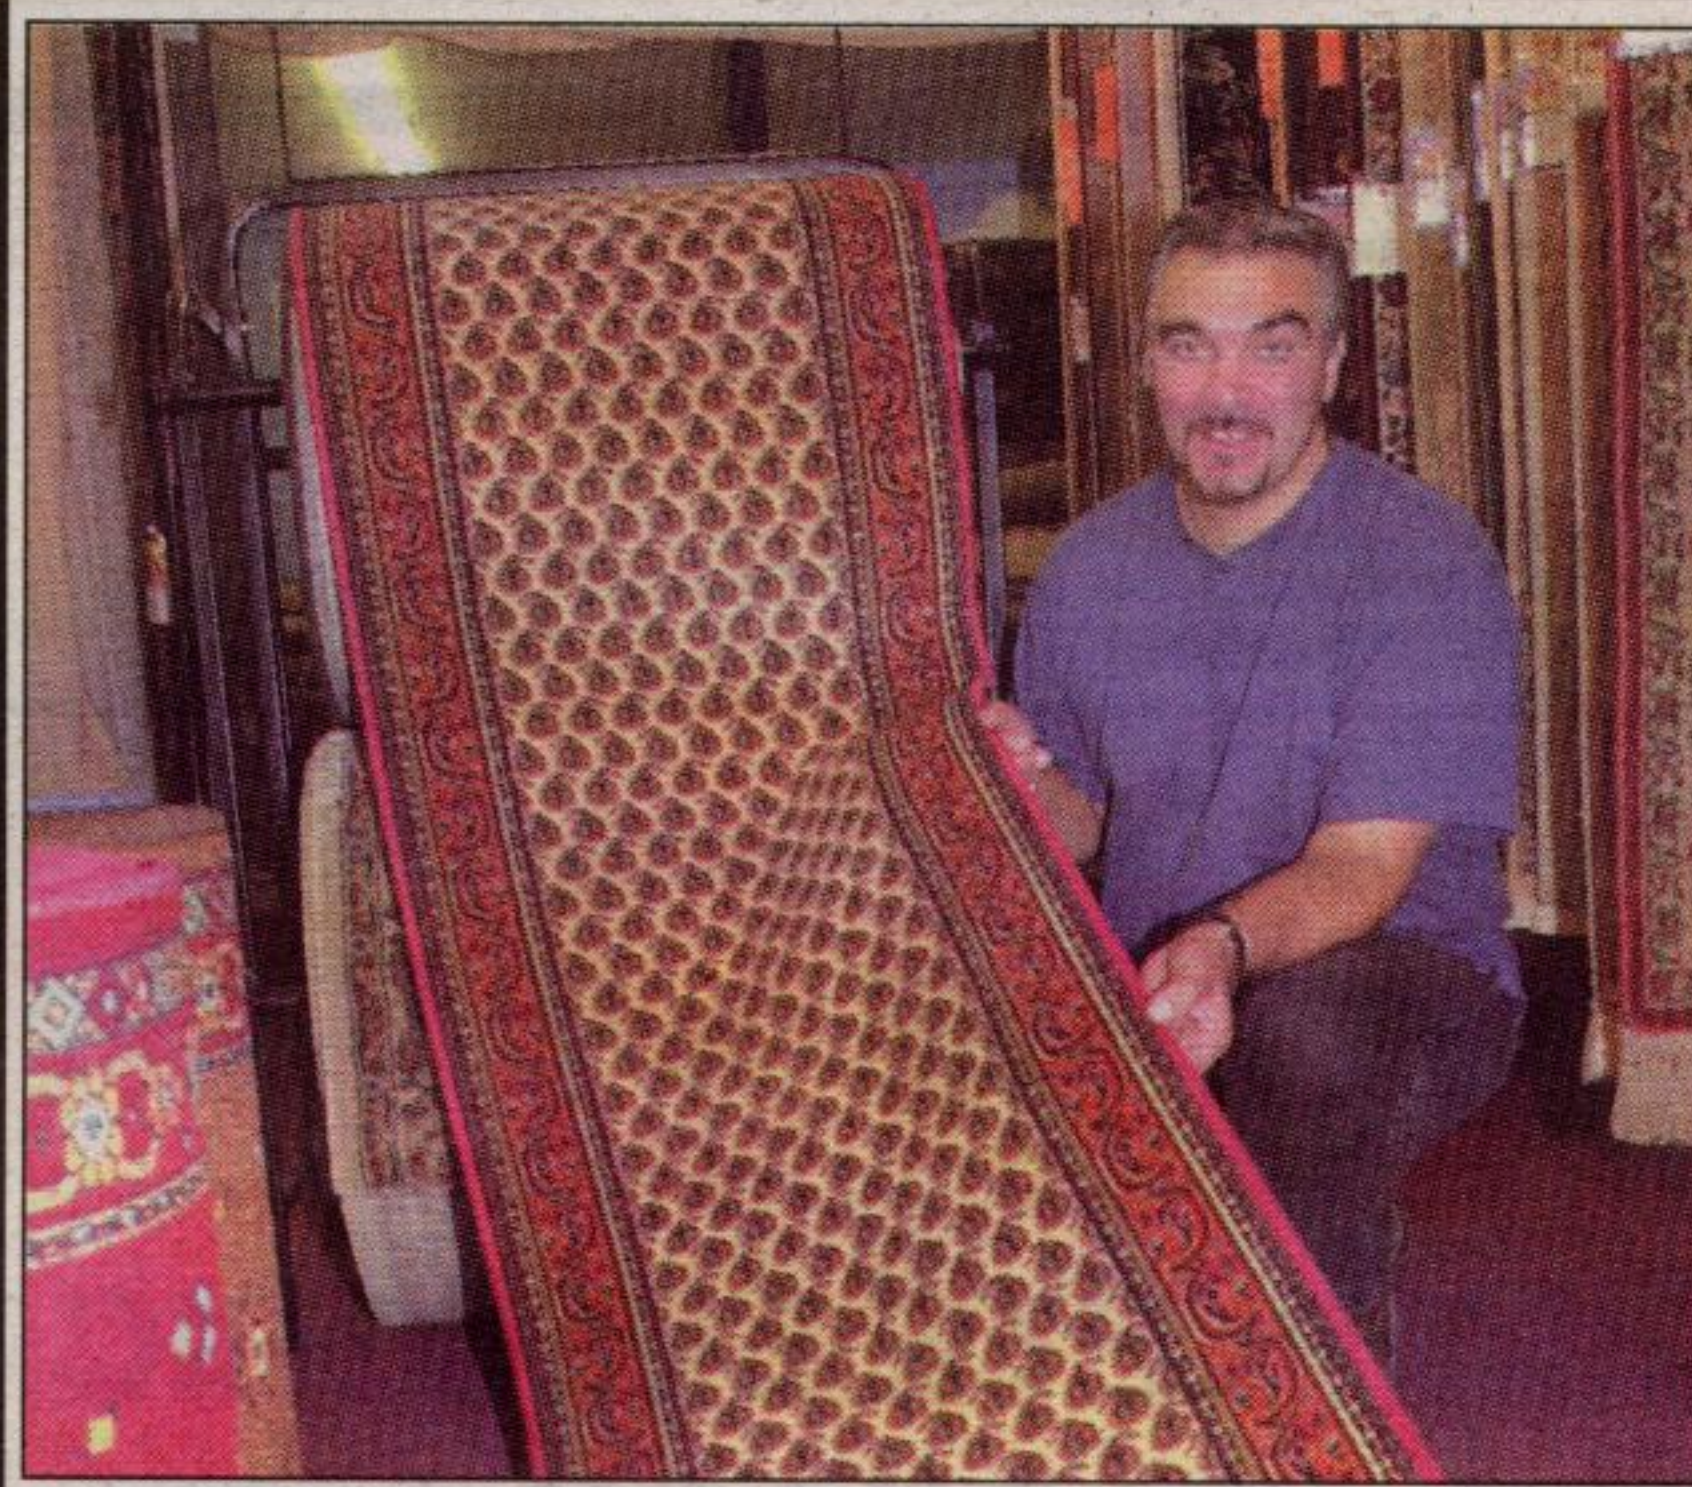

Now **\$2.99*** sq. ft.
was \$3.51

***WE WILL PAY THE TAXES**

LAMINATE FLOORING

Glueless -

Water Resistant

Now **\$1.29** sq. ft.
was \$2.49
(2 colours to choose from)

Now **\$1.48** sq. ft.
was \$2.99
(5 colours to choose from)