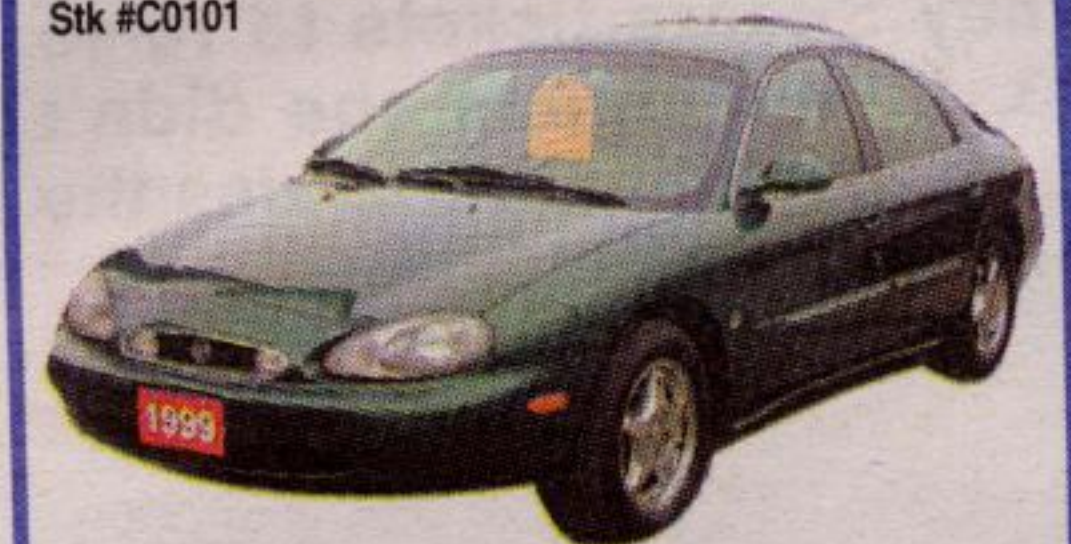

Green, 4 Cyl., Auto, Cassette

98 TERCEL CE
\$8,949.

Stk #C0108

Green, 4 Cyl., Auto, Air, PWLM, Cruise, Tilt, CD, Alloys, Moonroof
ONLY 36,300 kms

99 CAVALIER Z24
\$12,892.

Stk #C0115

Green, V6, Auto, Air, PWLM, Cruise, Tilt, Cassette

99 CENTURY CUSTOM
\$14,698.

Stk #C0037

Green, V6, Auto, Air, PWLMSeats, Cruise, Tilt, Cass/CD, Chrome Wheels

99 SABLE LS
\$11,924.

Stk #C0101

Dark Red, 4 Cyl., Auto, Air, Tilt, Cassette

99 SATURN SL1
\$9,988.