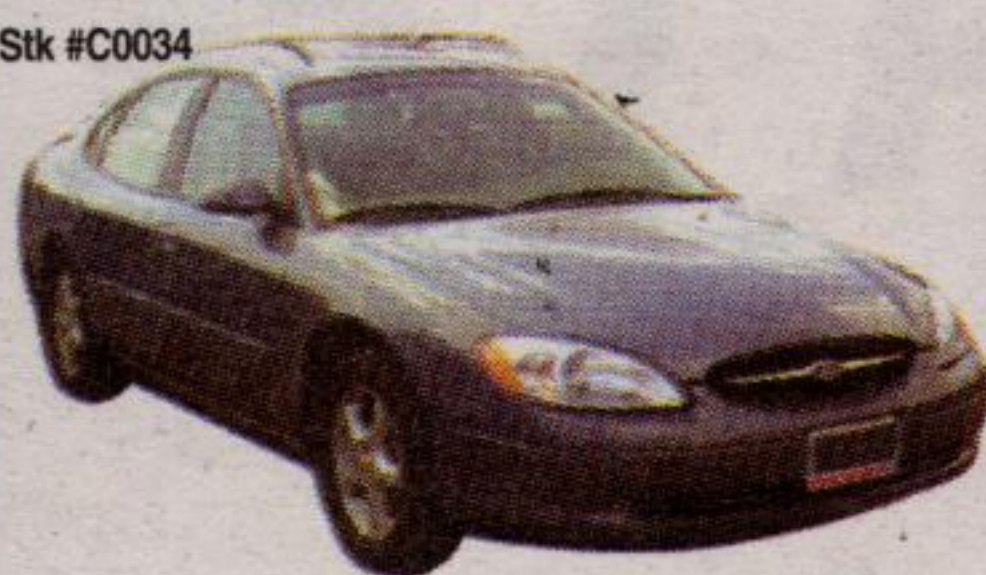

99 CAVALIER Z24
\$12,892.

Stk #C0095

Red, V6, Auto, Air, PWLMSeats,
Cruise, Tilt, Cassette, Alloys
ONLY 66,300 kms

99 SABLE LS
\$13,470.

Stk #C118

4 Cyl., 5 Speed,
Air, Tilt, Cassette
ONLY 55,100 kms

99 SATURN SL1
\$9,674.

Stk #C0034

Blue, V6, Auto, Air, PWLMSeat,
Cruise, Tilt, Cassette

2000 TAURUS SE
\$14,769.

Stk #T0076

Black, V6, Auto, Air, PWLM, Cruise,
Tilt, Cass/CD, Alloys
ONLY 63,000 kms

98 ISUZU RODEO LS 4x4
\$19,984.