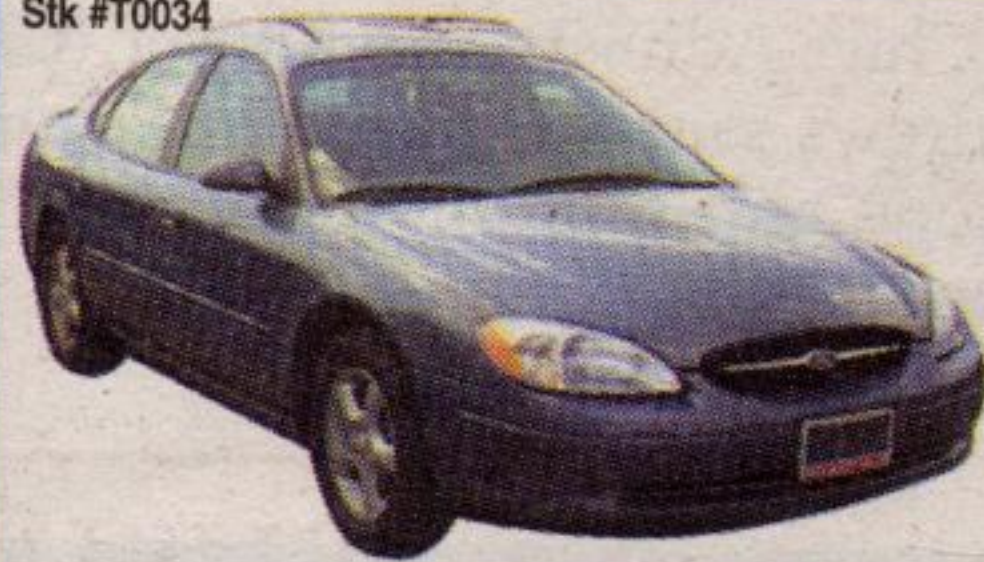

Red, V6, Auto, Air, PWLMSeats, Cruise, Tilt, Cassette, Alloy Wheels, 66,300 kms

99 SABLE LS
\$12,864.

Stk #C0110

Silver, V6, Auto, Air, PWLMSeat, Cruise, Tilt, Cassette, Alloy Wheels, MACH Audio

99 SABLE LS WAGON
\$13,846.

Stk #C0071

Gold, 4 Cyl., Auto, Air, PL, Cruise, Tilt, CD, 59,473 km

2000 FOCUS SE
\$11,692.

Stk #T0034

Blue, V6, Auto, Air, PWLMSeat, Cruise, Tilt, Cassette

2000 TAURUS SE
\$14,769.

Stk #T0076

Black, V6, Auto, Air, PWLM, Cruise, Tilt, Cass/CD, Alloys