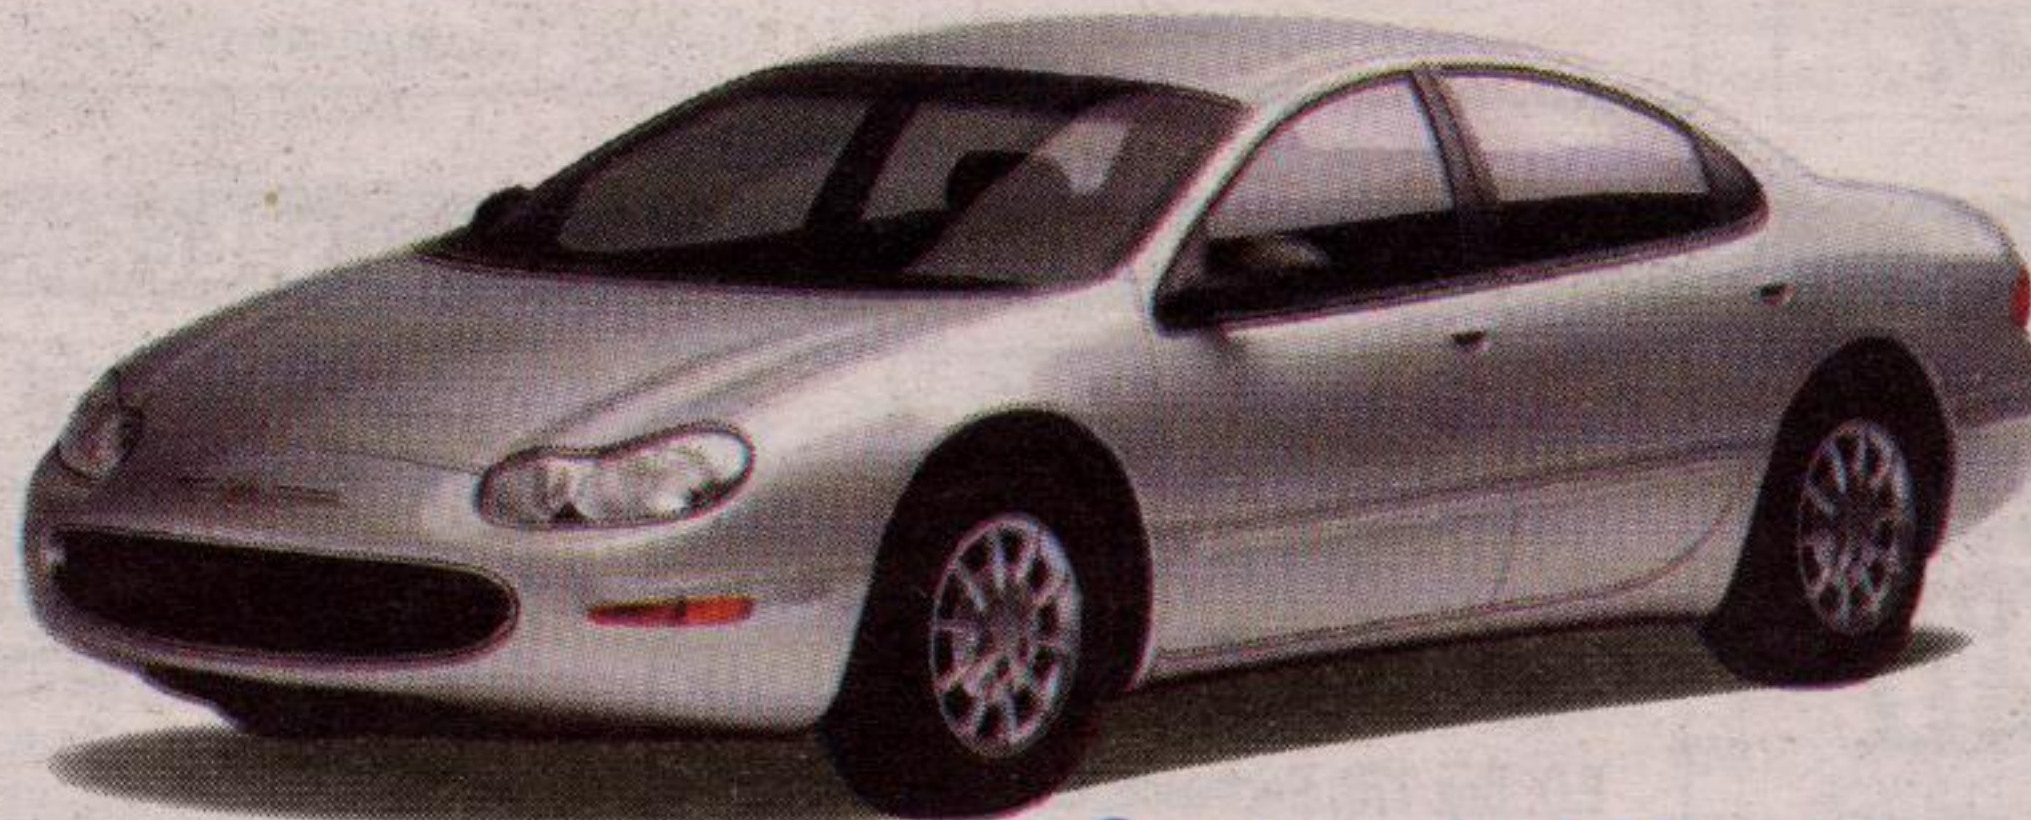

Concorde LXi with Luxury Touring Group

LXi with Luxury Touring Group and no charge power sunroof:
• 3.5-litre 234 horsepower SOHC 24-valve V6 engine • Leather faced 8-way power driver's seat • 17-inch chrome wheels • fog lamps
• AM/FM/CD with 120-watt amplifier and steering-wheel controls • Four-wheel disc brakes with ABS • Sentry-Key® theft deterrent system and Security Alarm system

GRAB FREEDOM BY THE HORNS

Cash purchase for **$22,986***

or lease for **$269*** a month for 48 months. With $2,500 down payment or equivalent trade. Plus $325 security deposit and $820 freight