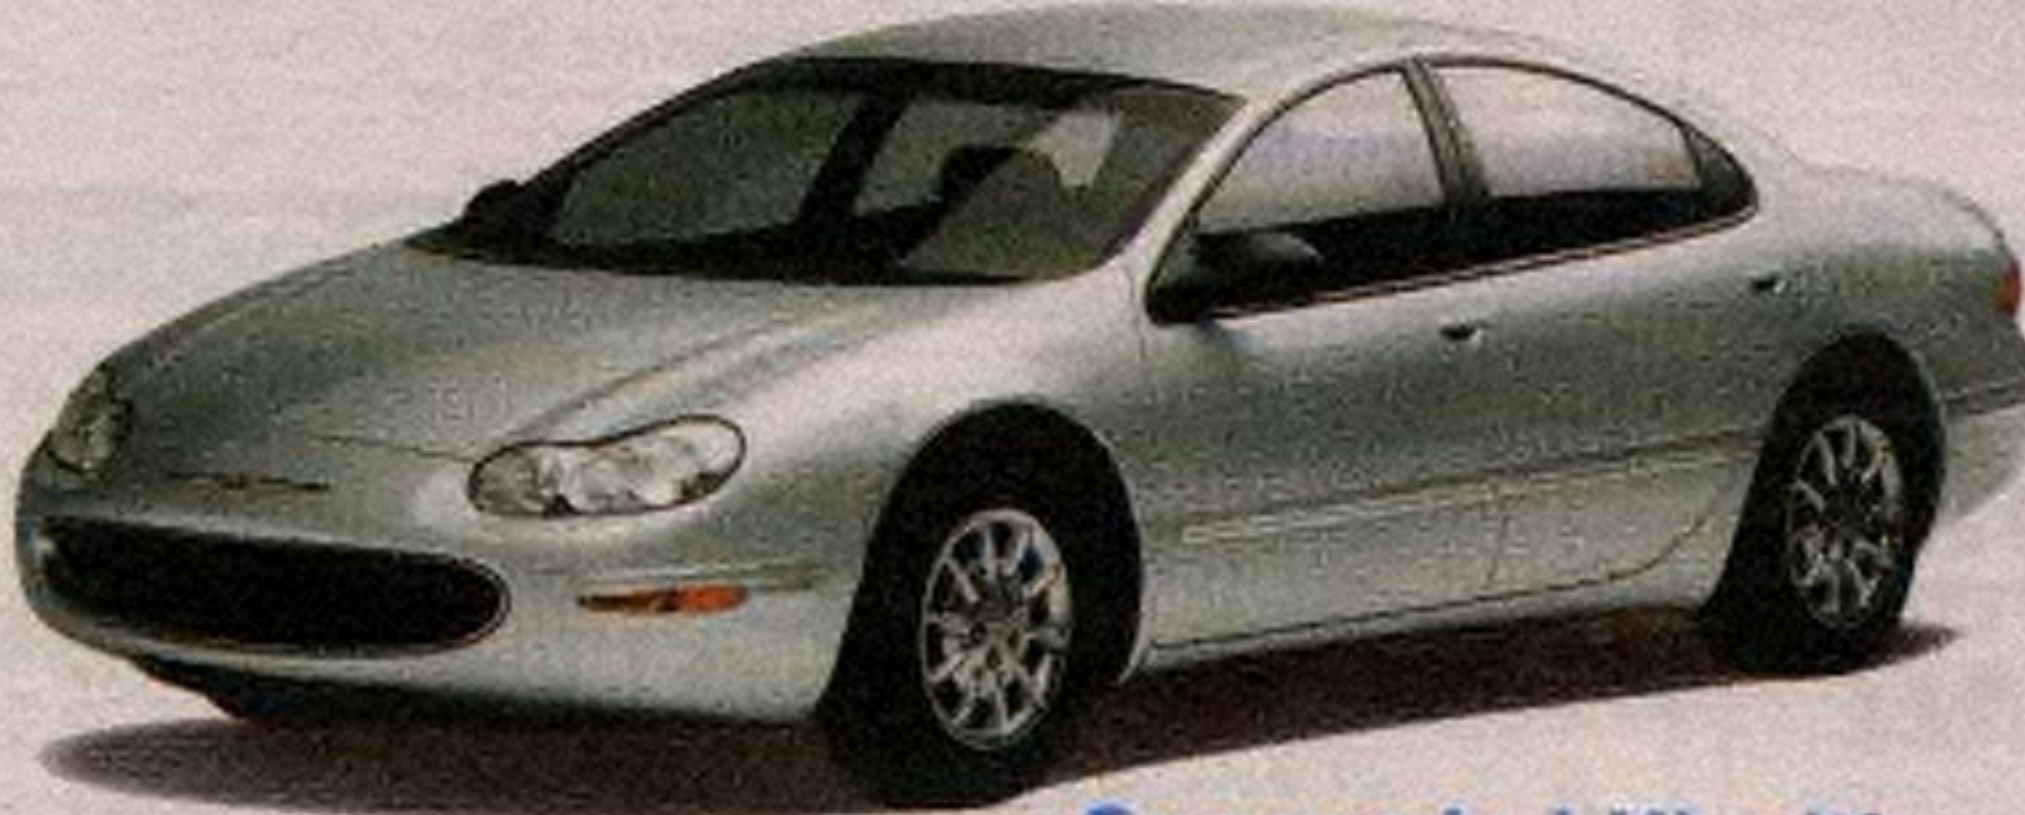

Concorde LXi with Luxury Touring Group

LXi with Luxury Touring Group and no charge power sunroof:

• 3.5-litre 234 horsepower SOHC 24-valve V6 engine • Leather faced 8-way power driver's seat • 17-inch chrome wheels • fog lamps
• AM/FM/CD with 120-watt amplifier and steering-wheel controls • Four-wheel disc brakes with ABS • Sentry-Key® theft deterrent system and Security Alarm system

GRAB FREEDOM BY THE HORNS

Cash purchase for **$22,986*** or lease for **$269*** a month for 48 months. With $2,500 down payment or equivalent trade. Plus $325 security deposit and $820 freight