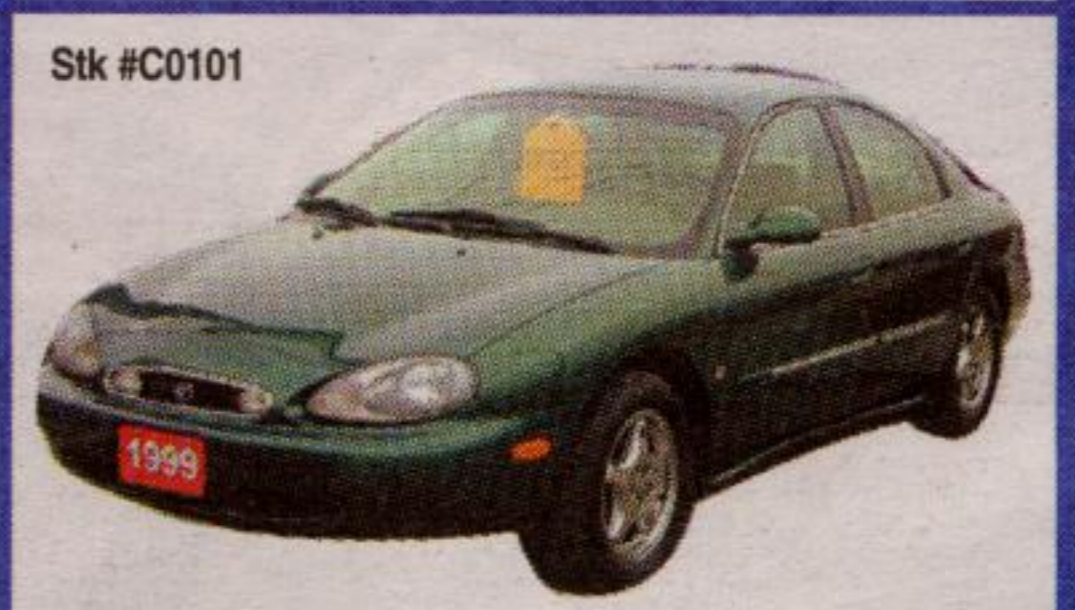

White, 4 Cyl., Auto, Air, Tilt, CD

**98 SATURN SC1**  
**\$10,669.**

Stk #C0066

Silver Blue, V6, Auto, Air, PWLMSeat, Cruise, Tilt, Cassette, Alloys

**96 BONNEVILLE SE**  
**\$10,995.**

Stk #C0071

Gold, 4 Cyl., Auto, Air, PL, Cruise, Tilt, CD, 59,473 km

**2000 FOCUS SE**  
**\$11,692.**

Stk #C0101

Green, V6, Auto, Air, PWLMSeats, Tilt, Cass/CD, Chrome Wheels

**99 SABLE LS**  
**\$11,924.**

Stk #C0091

Red, V6, Auto, Air, PWLM, Cruise, Tilt, Cass/CD, Alloy

**99 ZX2 SPORT**  
**\$12,667.**