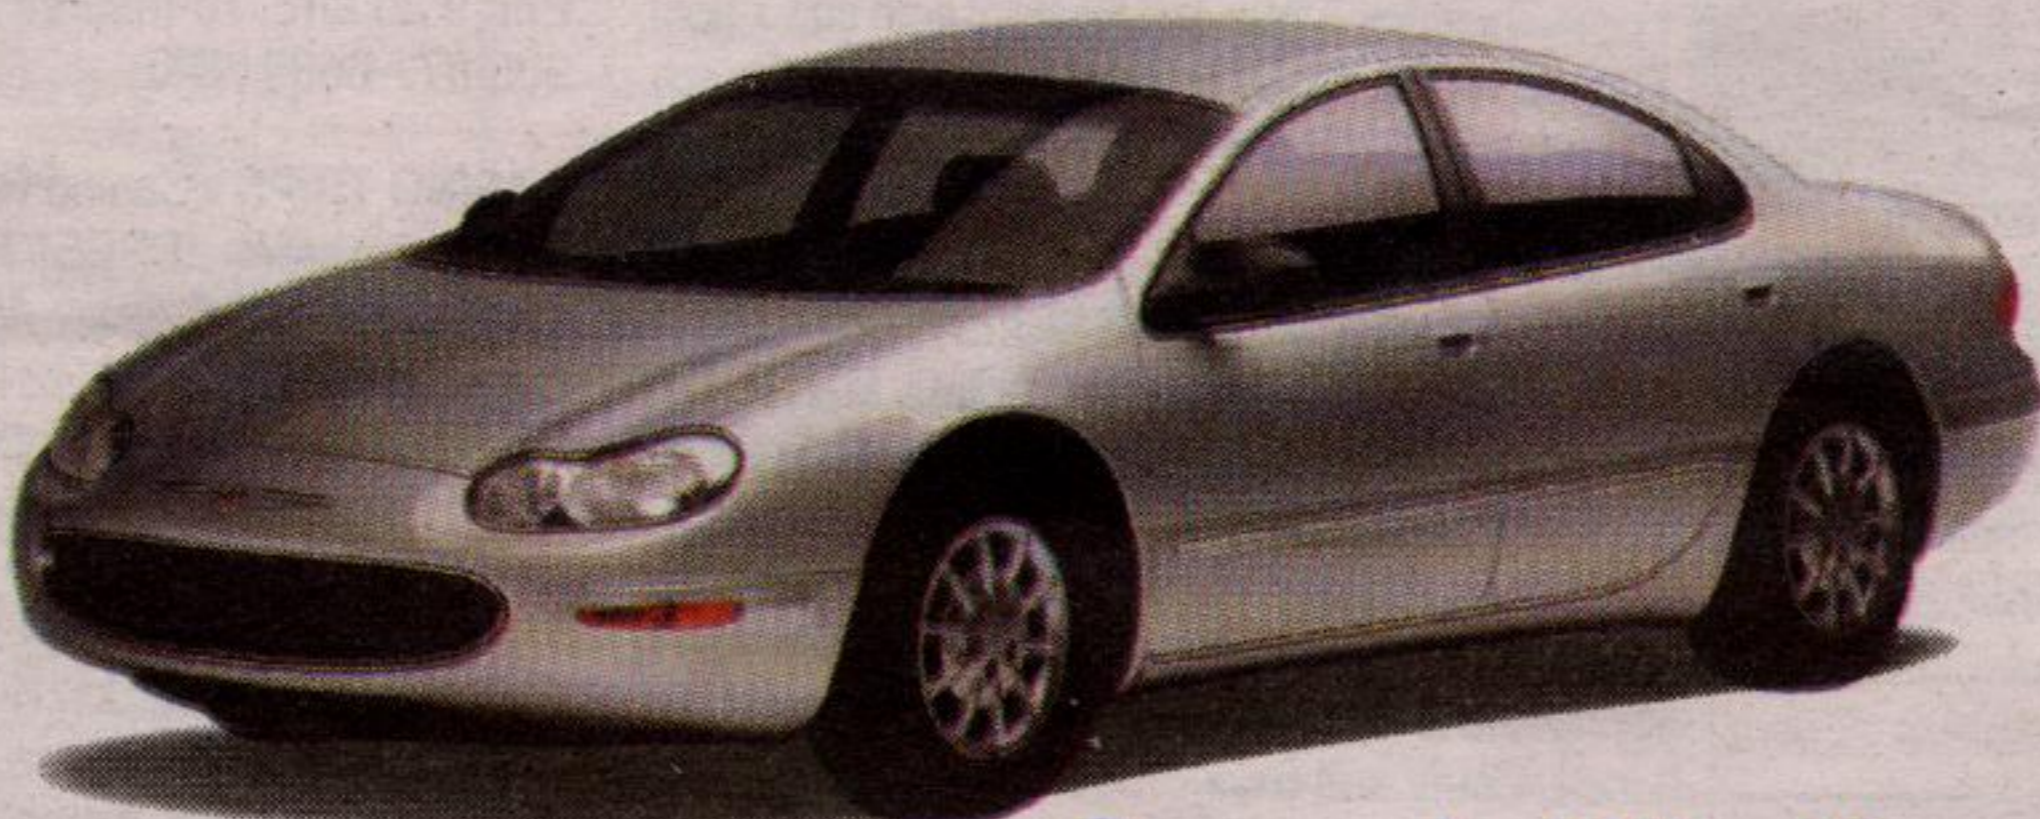

Concorde LXi with Luxury Touring Group

LXi with Luxury Touring Group and no charge power sunroof:

• 3.5-litre 234 horsepower SOHC 24-valve V6 engine • Leather faced 8-way power driver's seat • 17-inch chrome wheels • fog lamps • AM/FM/CD with 120-watt amplifier and steering-wheel controls • Four-wheel disc brakes with ABS • Sentry-Key® theft deterrent system and Security Alarm system

Cash purchase for **$36,588***

or lease for **$428*** a month for 48 months. With $4,422 down payment or equivalent trade. Plus $500 security deposit and $835 freight