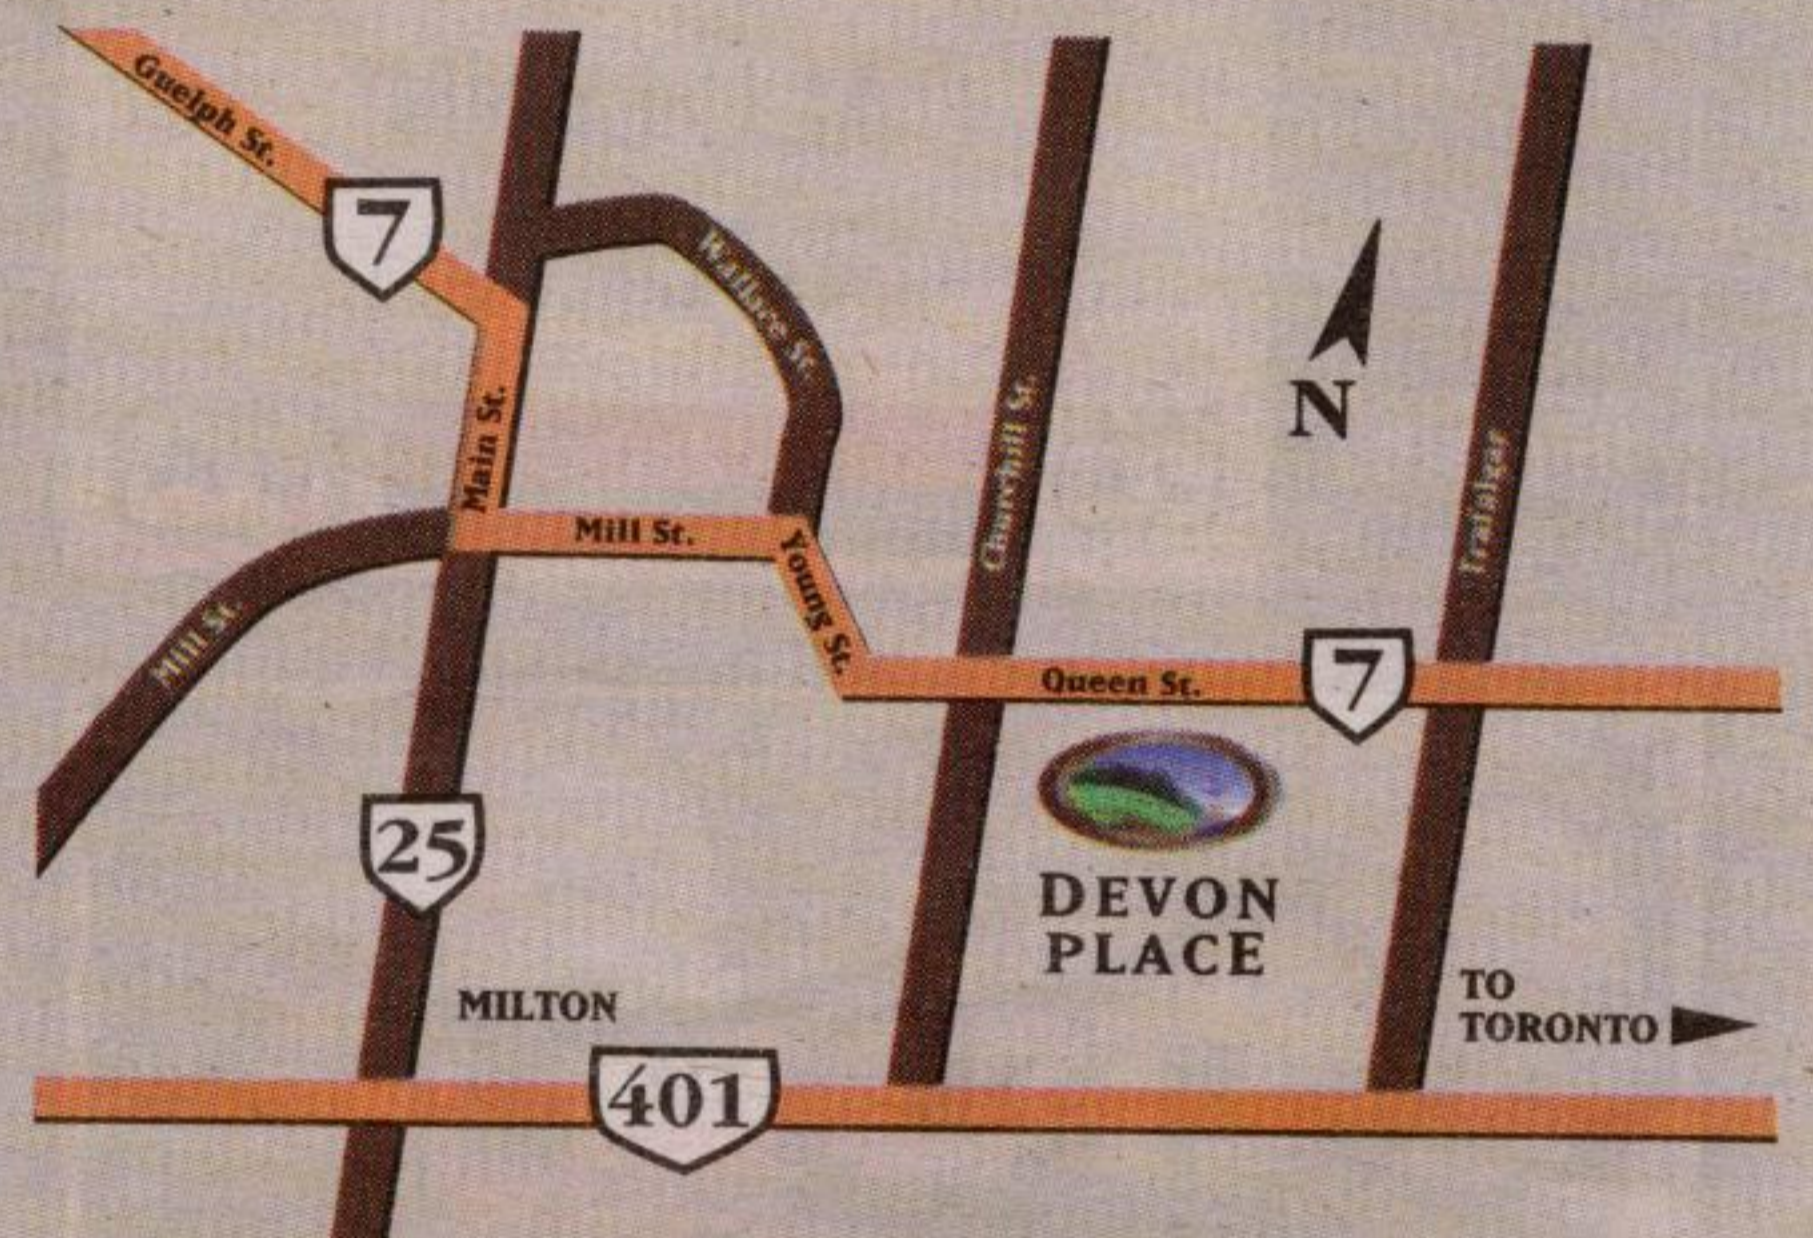

INTRODUCING

DEVON PLACE

In the Town of Acton

LOCATION MAP

SALES CENTRE HOURS
MON - WED - 11:00 A.M. - 7:00 P.M.
THURS - FRI - CLOSED
SAT, SUN AND HOLIDAYS - 11:00 A.M. - 5:00 P.M.

519-853-8808

ACTON

*A new community with Olde Ontario Town Charm.
Discover the incredible value today!*

LUXURY CUSTOM INSPIRED HOMES
FROM 1242 SQ. FT. UP TO 2782 SQ. FT.
ON 40' & 50' LOTS. PRICED FROM

\$209,900

www.charlestonhomes.ca

All renderings are artist concept. Prices and specifications are subject to change without notice. E.&O.E.