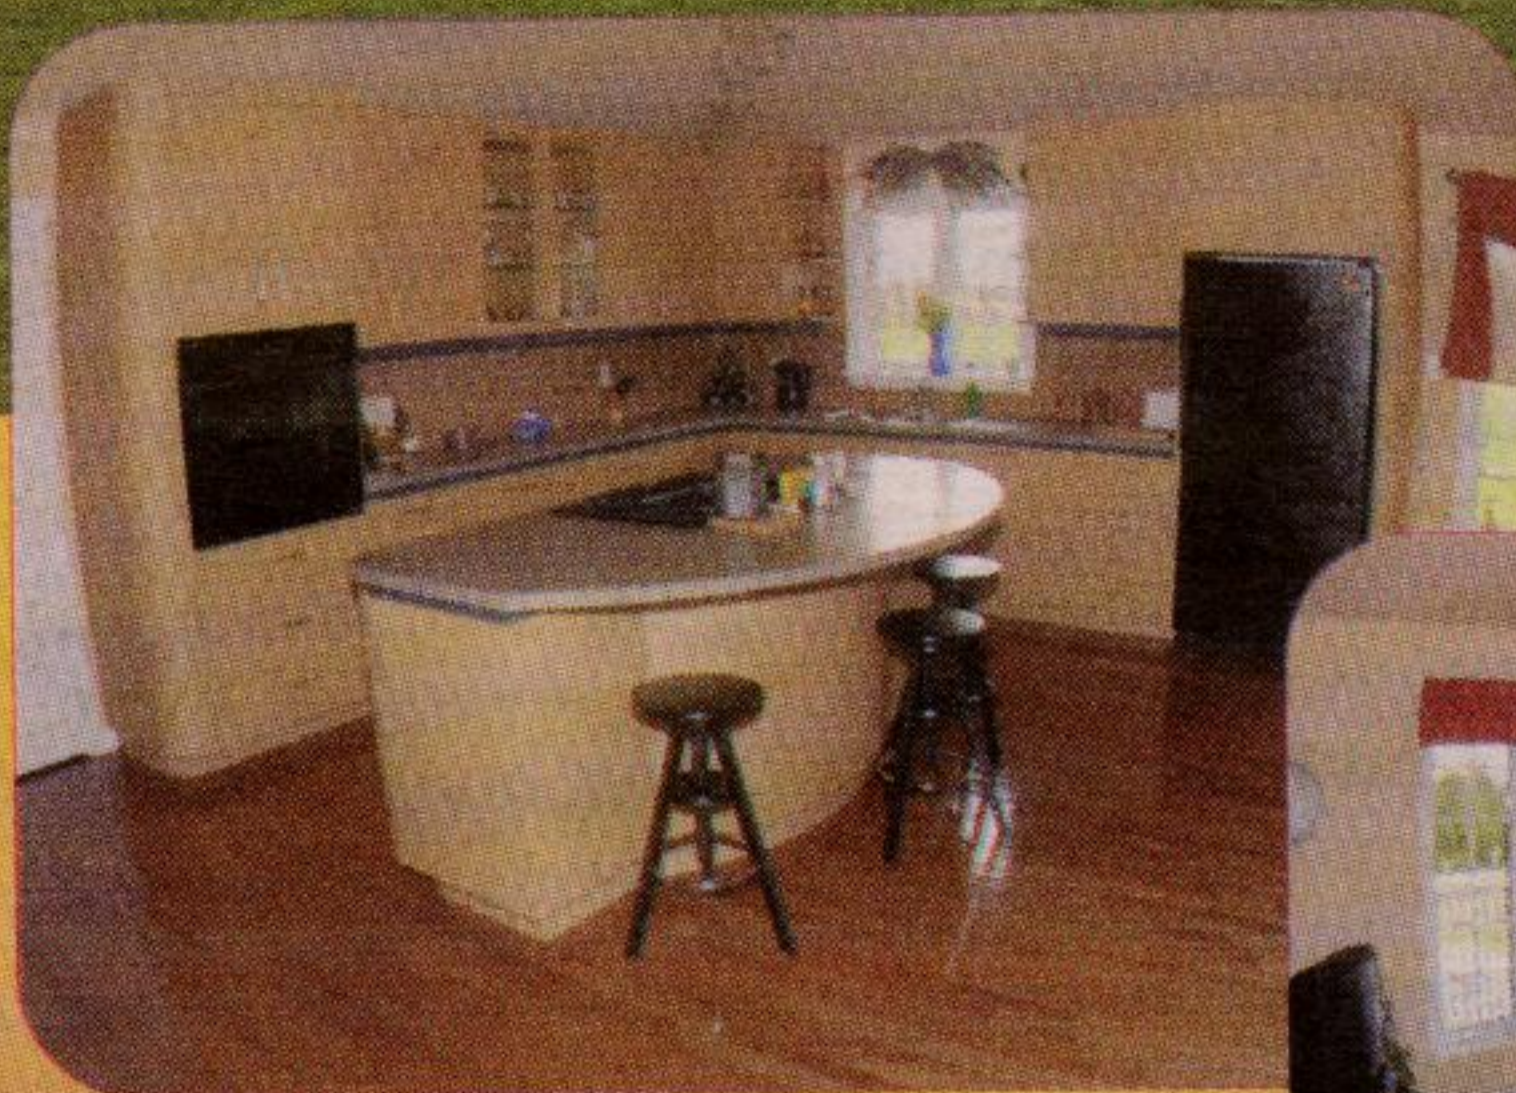

**ANNA
LOSTRITTO***
Sales Rep.

(905)
877-5165

(Local/Toronto)

Erin (519) 833-9714

E-mail:
alostritto@trebnet.com

Web Page:

Johnson Associates
HALTON LTD., REALTOR

**OPEN
HOUSE**
Sun. Nov. 18
2-4
Call for
directions!

**VERY UNIQUE BUNGALOW ON
COUNTRY PROPERTY!!!**

SUPER LOCATION!! Park-like setting on 2 acres! Custom built with many upgrades!! Three bedrooms, master with 4 pc. ensuite, main floor laundry/mud room with many cabinets. Open concept, dining room, living room and kitchen area with cathedral ceiling. Fabulous modern kitchen with centre island and many kitchen cupboards. Gleaming hardwood floors!! Enormous basement with extra height and lots more!!! Don't wait for Open House, call me today!!! $274,900.

Georgetown MODEL HOME Grand Opening!

$226⁹⁰⁰
from

**It's A Small Price
For Such Big Value.**

**Beaverbrook
Homes**

Quality people

Prices and specifications are correct at press time. E. & O. F.

**INVENTORY
BLOW-OUT
SALE**

- Phase II NOW OPEN!
- 48' and 40' Bungalow & Two-Storey Designs
- Ravine And Walk-Out Lots.
- 35 Acres Of Parkland.
- 60-90 Day Closings

Sales Office Hours:
• Mon. - Wed. 1 pm. - 8 pm.
• Thurs. & Fridays: By appointment.
• Sat., Sun. & Holidays: 11 am. - 6 pm.
905-702-1043

www.beaverbrookhomes.com
Virtual Tour