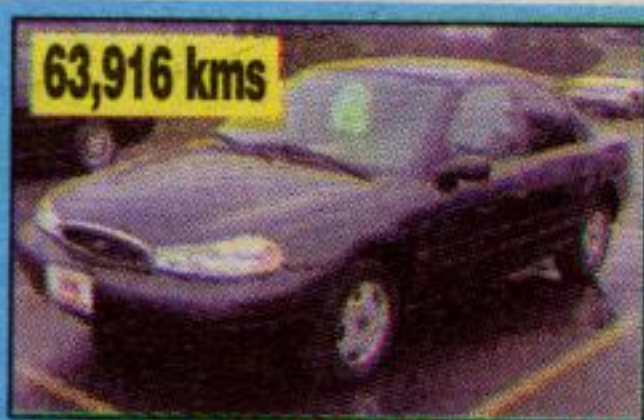

White, 4 cyl., Auto, CD

Stk #C0049

**'98 PROTEGE SE**  
**\$10,688.**

Silver, V6, Auto, Air, ABS, Tilt, Cruise, PWL, PS, CD/Cass., Alloy

Stk #P-9250

**'98 MALIBU**  
**\$12,988.**

63,916 kms

Green, V6, Auto, Air, Cruise, Tilt, PWLM, ABS, AM/FM Cass.