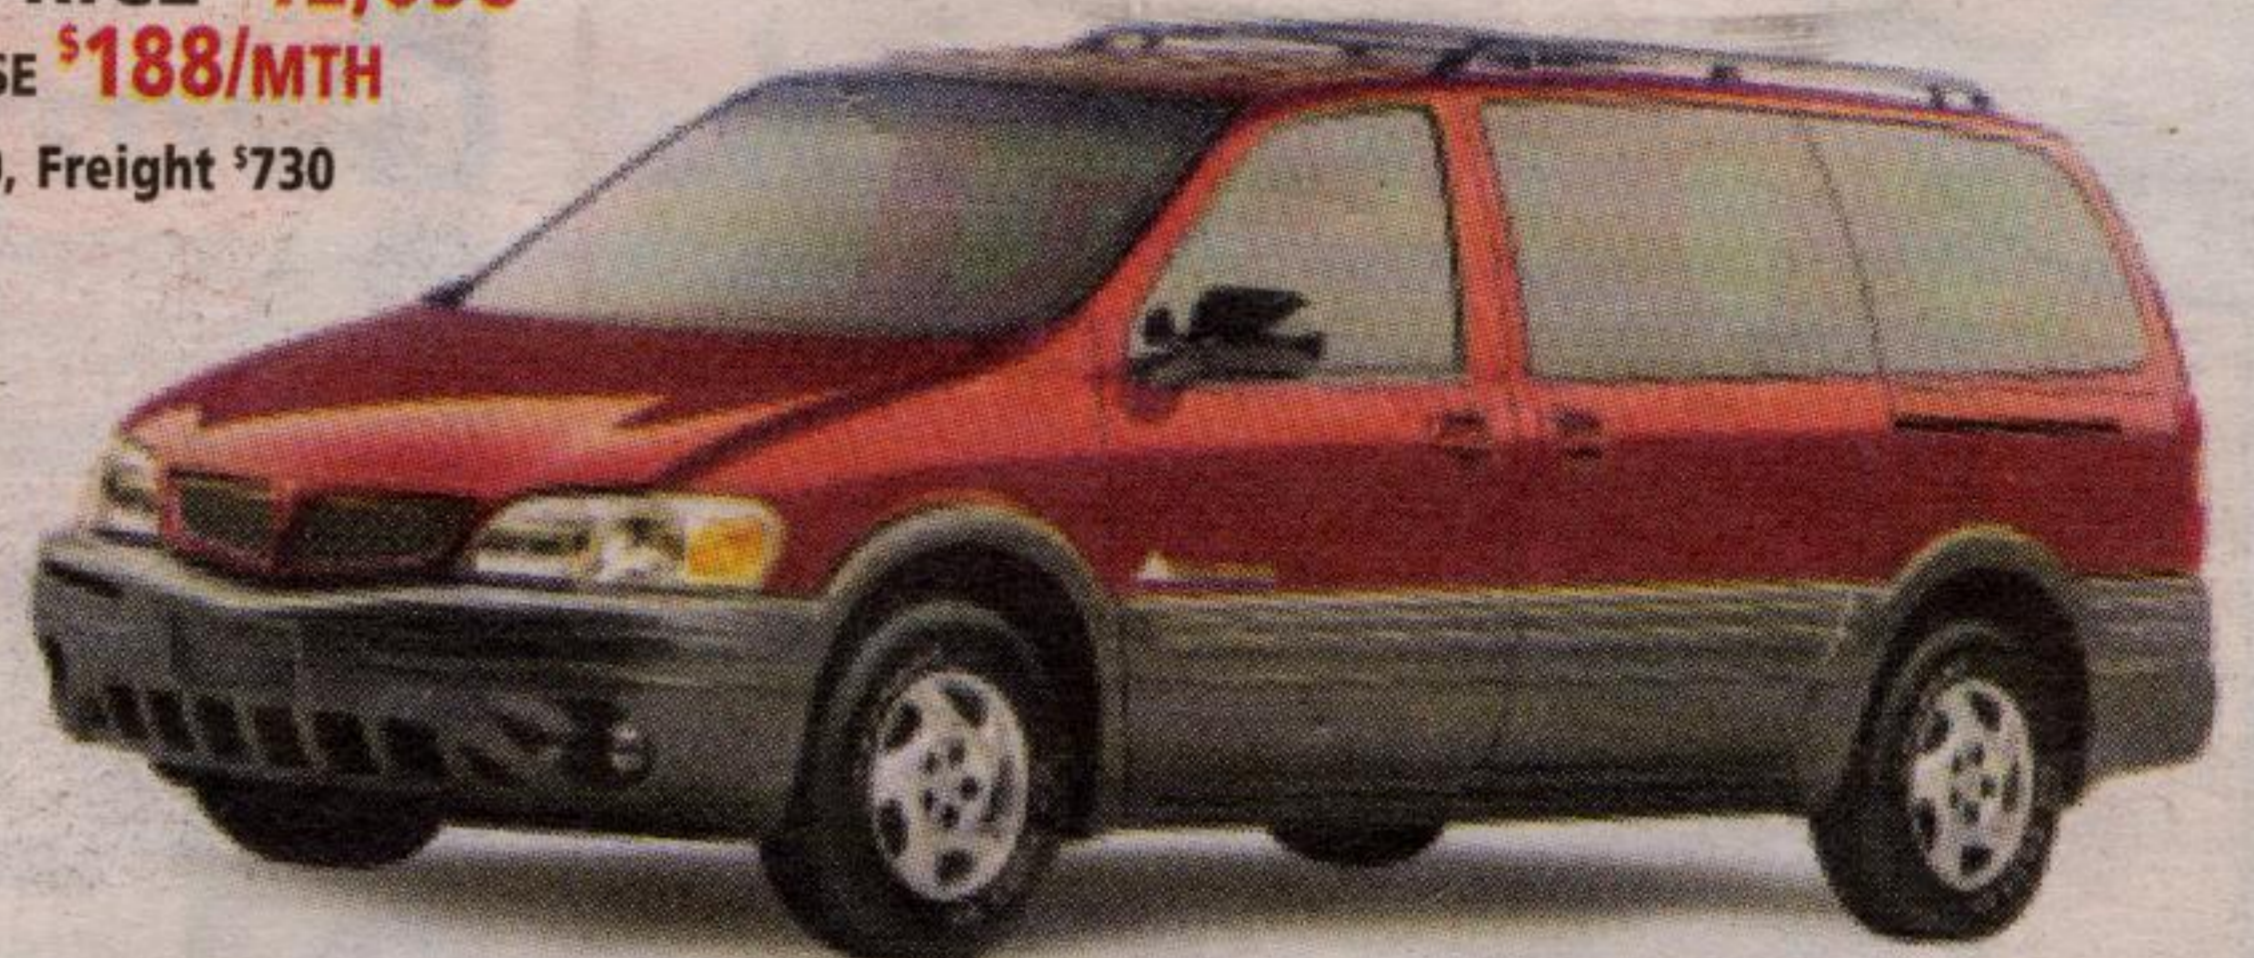

## PONTIAC SUNFIRE SL

5-YR/100,000 KM POWERTRAIN WARRANTY  
• 2.2L 115-HP Engine • Anti-Lock Braking System  
• PASSLock Theft-Deterrent System • AM/FM Stereo  
0.9% PURCHASE FINANCING UP TO 60 MONTHS\*

PLUS GM MAKES YOUR FIRST PAYMENT.\*  
UP TO \$500/LEASE OR FINANCE

CASH PURCHASE PRICE **\$12,698**

48 MONTHS SMARTLEASE **\$188/MTH**

Downpayment \$1,180, Freight \$730

**BEST DEALERSHIP**