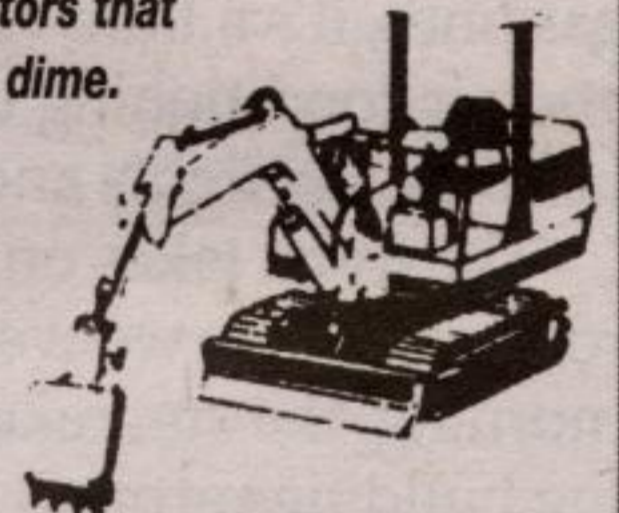

## MINI LOADER

(With 5' Bucket)

Powerful lifting capacity with easy-to-control operating levers make this the ideal way to move earth or level topsoil.

AS LOW AS **\$160<sup>00</sup>** PER DAY

## PRESSURE WASHER

(Electric & Gas)

For the tough cleaning jobs, such as the siding, walkways & driveways on your home. Rent a pressure washer to do the job efficiently.

AS LOW AS **\$60<sup>00</sup>** FOR 4 HOURS

## MINI EXCAVATOR

(Digs to 6')

Got earth to move and you're in a confined area? Rent one of our powerful, versatile mini-excavators that can dig, turn and dump on a dime.

AS LOW AS **\$180<sup>00</sup>** PER DAY