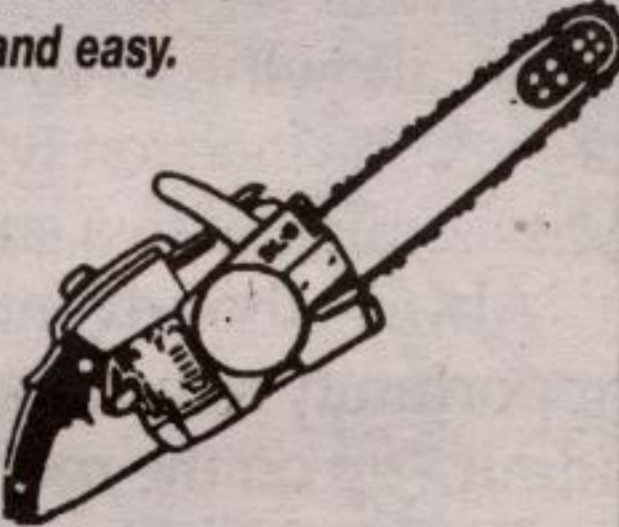

CHAIN SAW

(Electric & Gas)

Trimming or removing trees is no big chore when you rent a chainsaw. Make that next tree felling job quick and easy. We'll show you how.

AS LOW AS **$33⁷⁵** FOR 4 HOURS