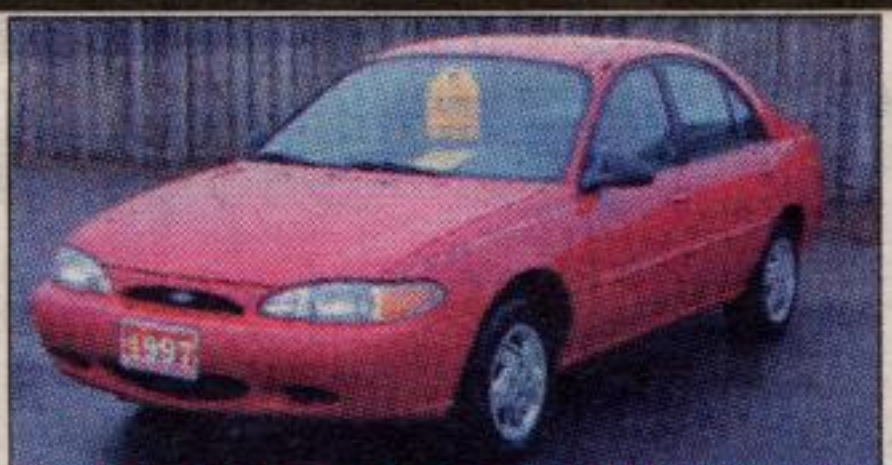

1997 ESCORT LX

Red, 4 cyl., Auto, Air, PWLM, Cassette

$10,988
^{'270⁸⁸ mo.}

Stk. #P2556