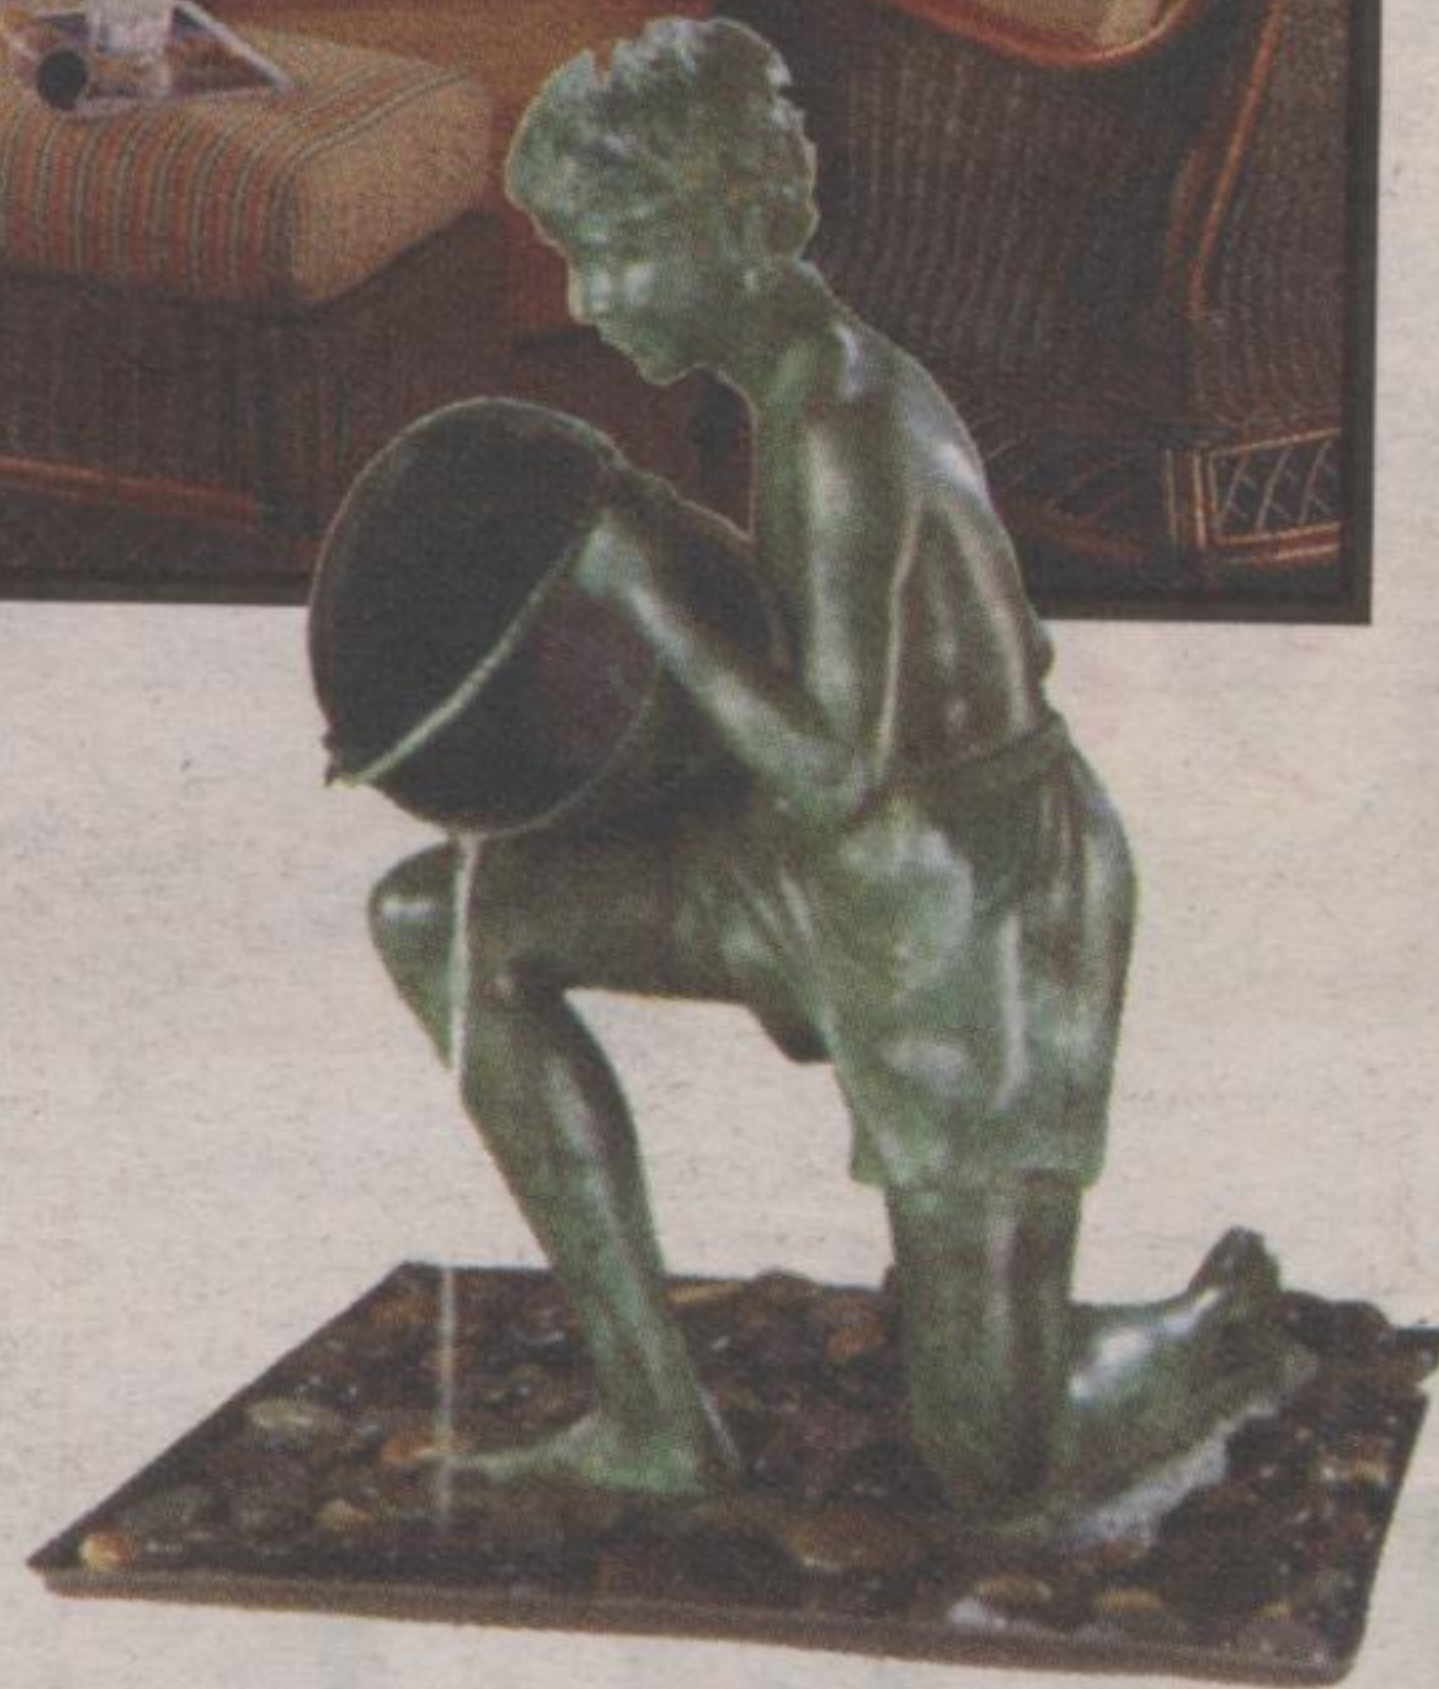

you'll find that Hollis Patio has it on display!

Be sure to visit us this Saturday and fill out your ballot for a chance to win a quality "3Piece Princess Set" by Beka Cast Aluminum.

HOLLIS PATIO

Outdoor casual living at it's best