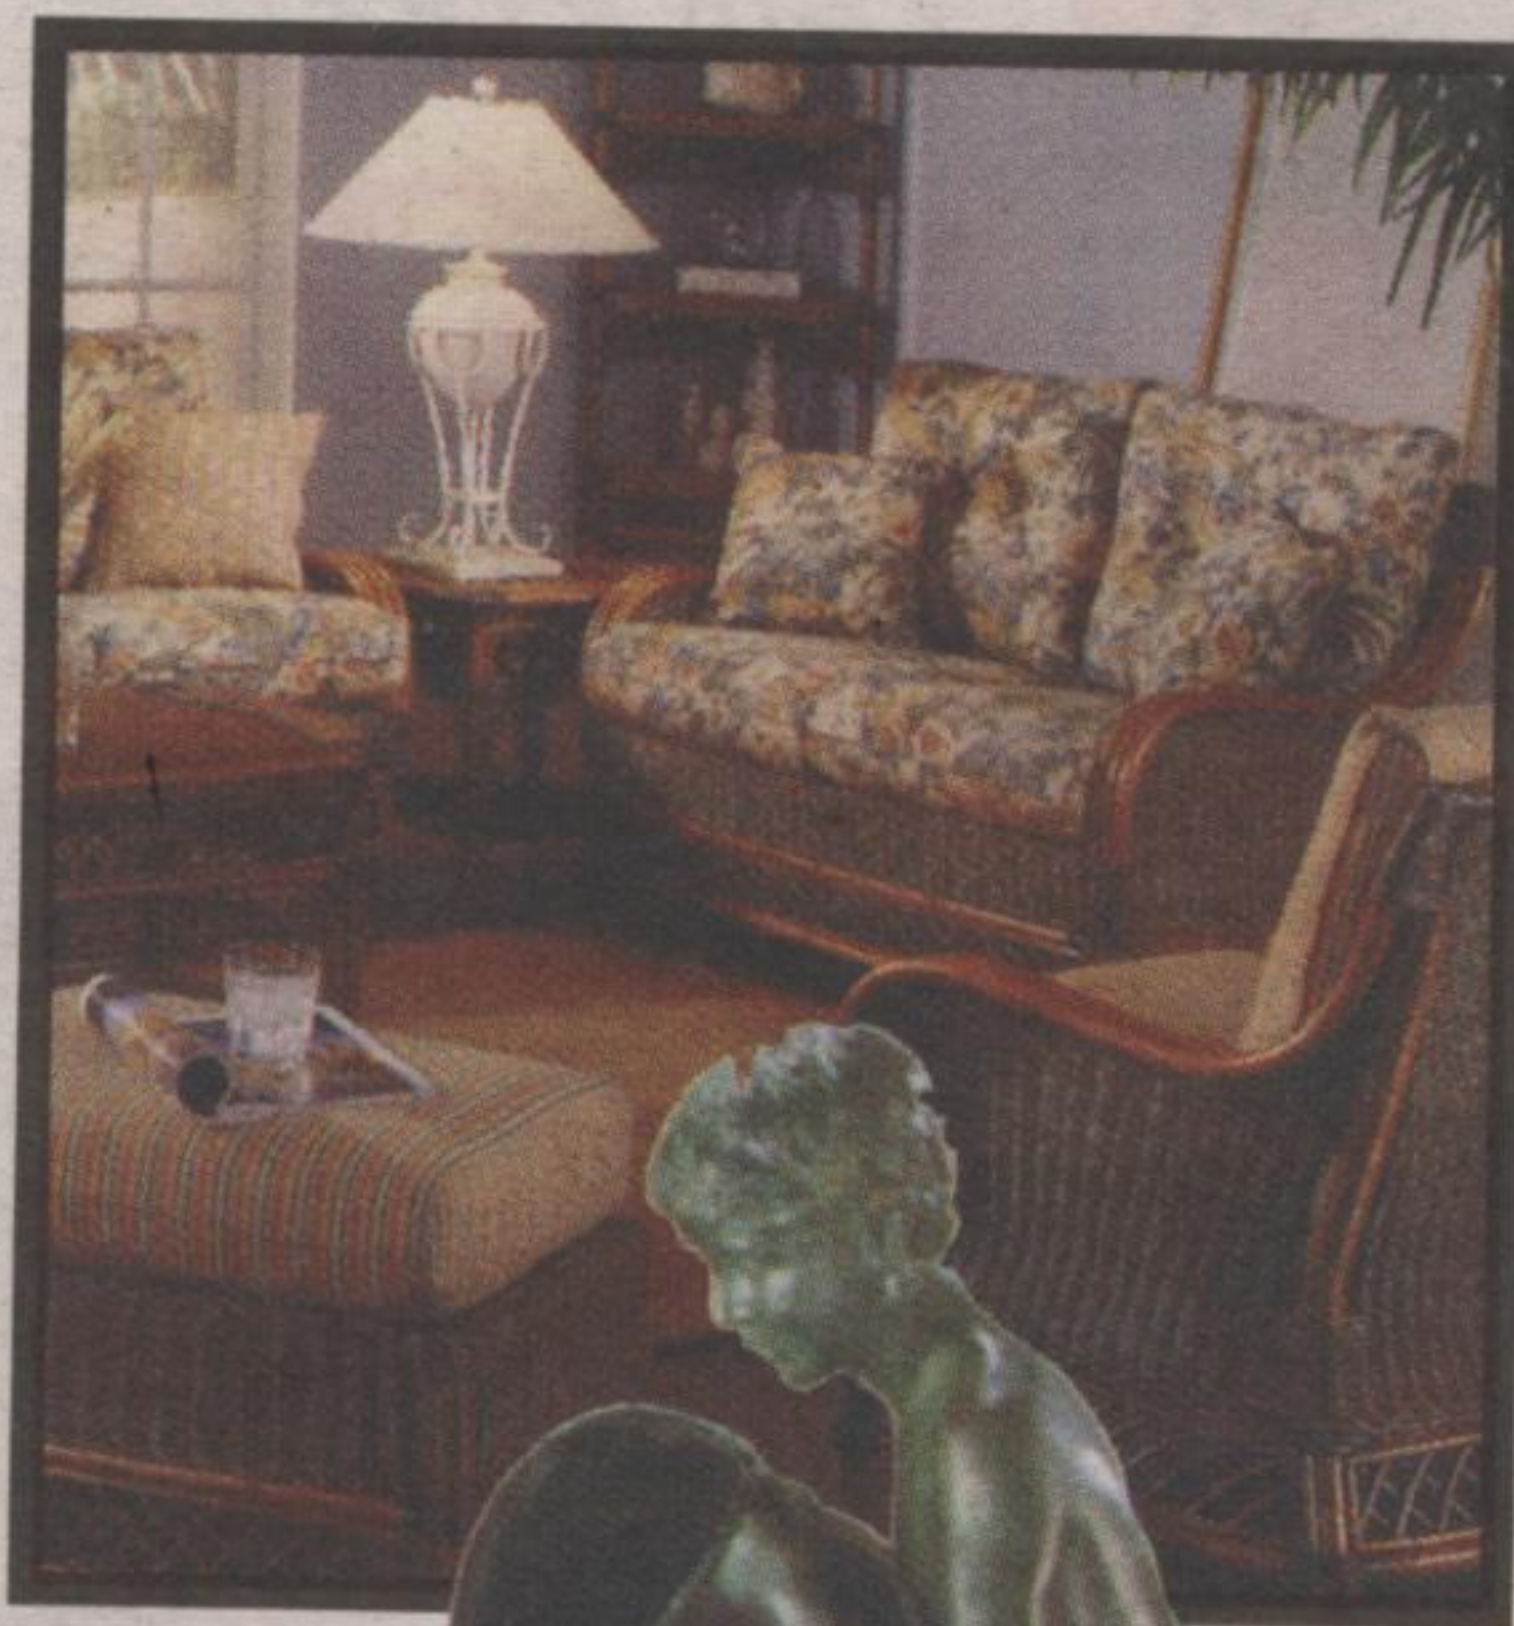

HOLLIS PATIO

Outdoor casual living at it's best

- Patio Furniture
- Outdoor Accessories
- Wicker Rattan Furniture
- Awnings
- Decorative Accents
- Outdoor Entertainment Islands

Telephone: (905) 702-9040

5 Mountainview Road North, Georgetown

Summer hours:

Mon.-Tue. 11:00 a.m. to 6:00 p.m. Sat. 10:00 a.m. to 5:00 p.m.
Wed.-Fri. 11:00 a.m. to 9:00 p.m. Sun. 12 noon to 4:00 p.m.