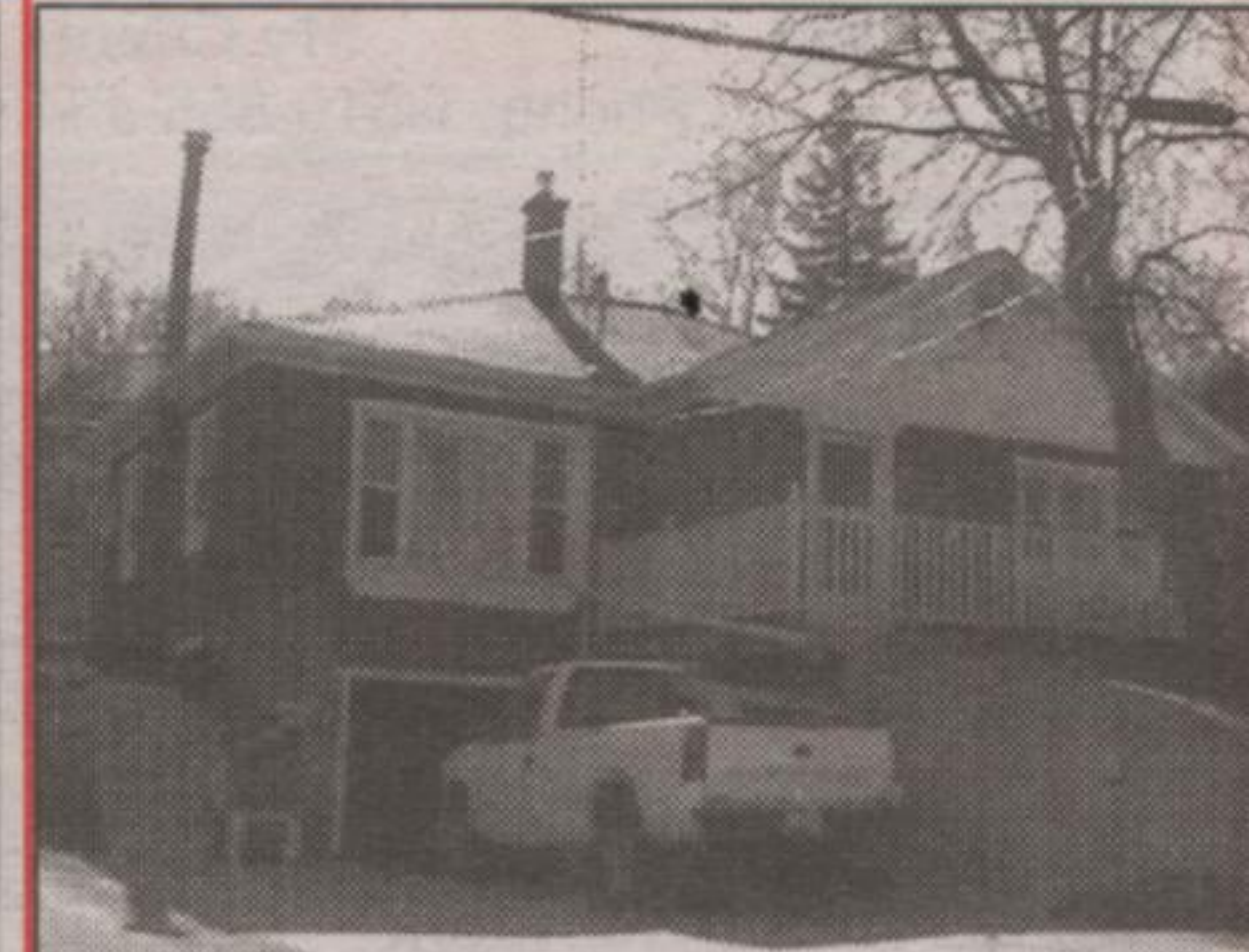

CHARMING DECOR $189,900
Spacious home on large fenced treed lot.
4 BRs, 2 baths, woodstove. MLS#LR7563