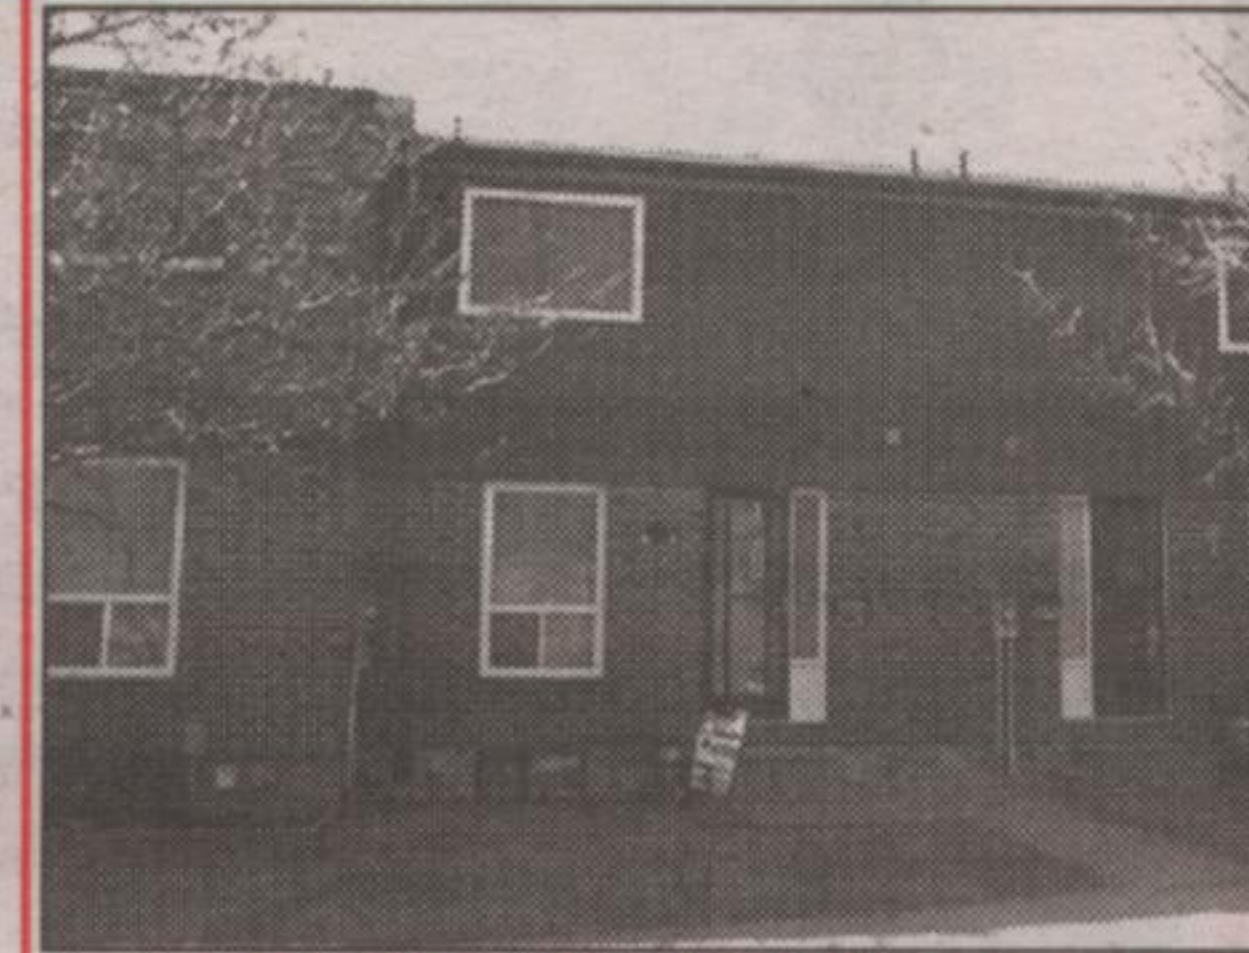

CONSERVATION VIEWS $119,900
Phase III w/fin bsmt. Rec. room & den.
3 BRs, 1.5 baths, gas F/P. MLS#LR2035