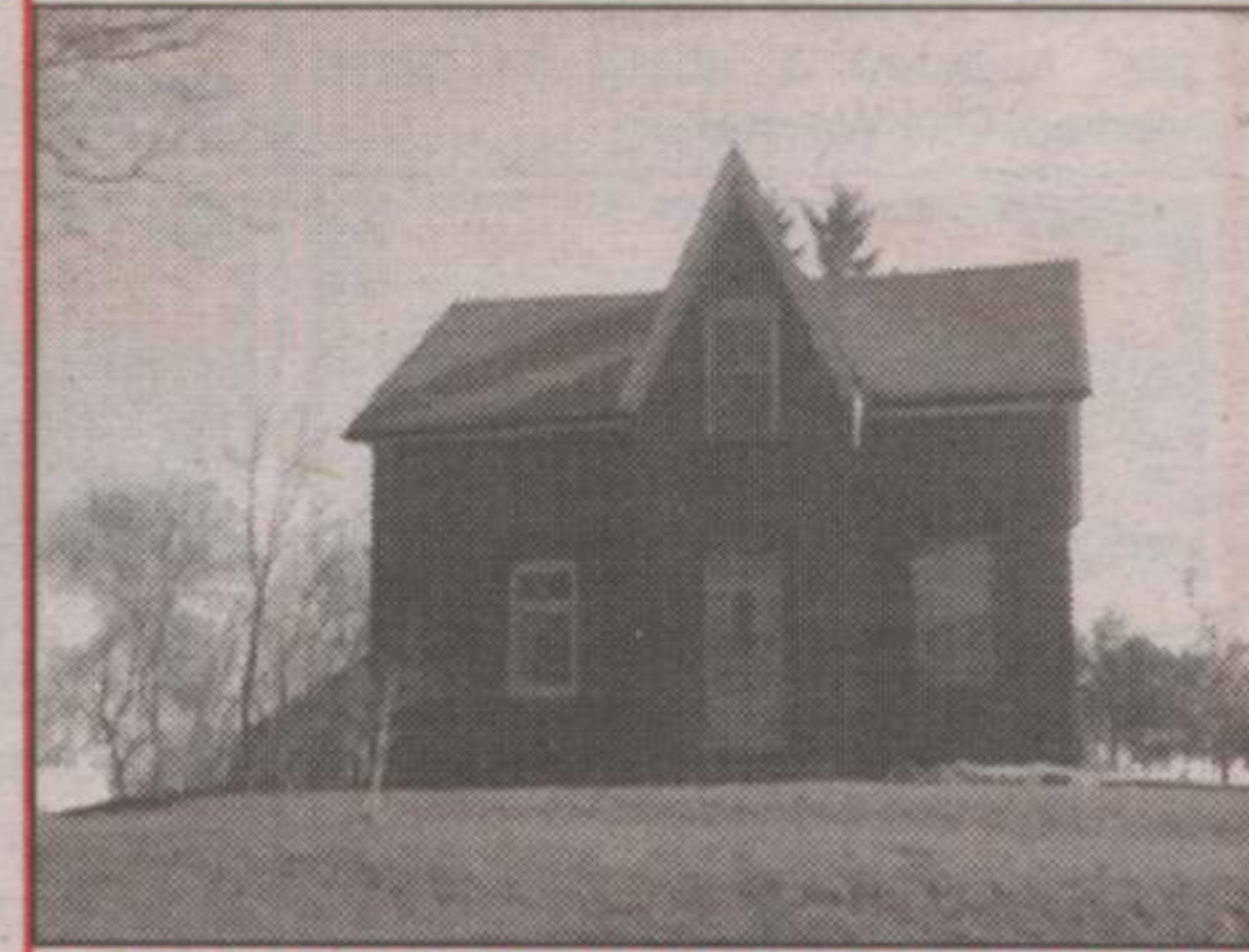

RED BRICK FARMHOUSE $425,000
Ready for restoration, w/gorgeous views.
5 BRs, 2 baths, 96 acres & barn. MLS#LQ5161