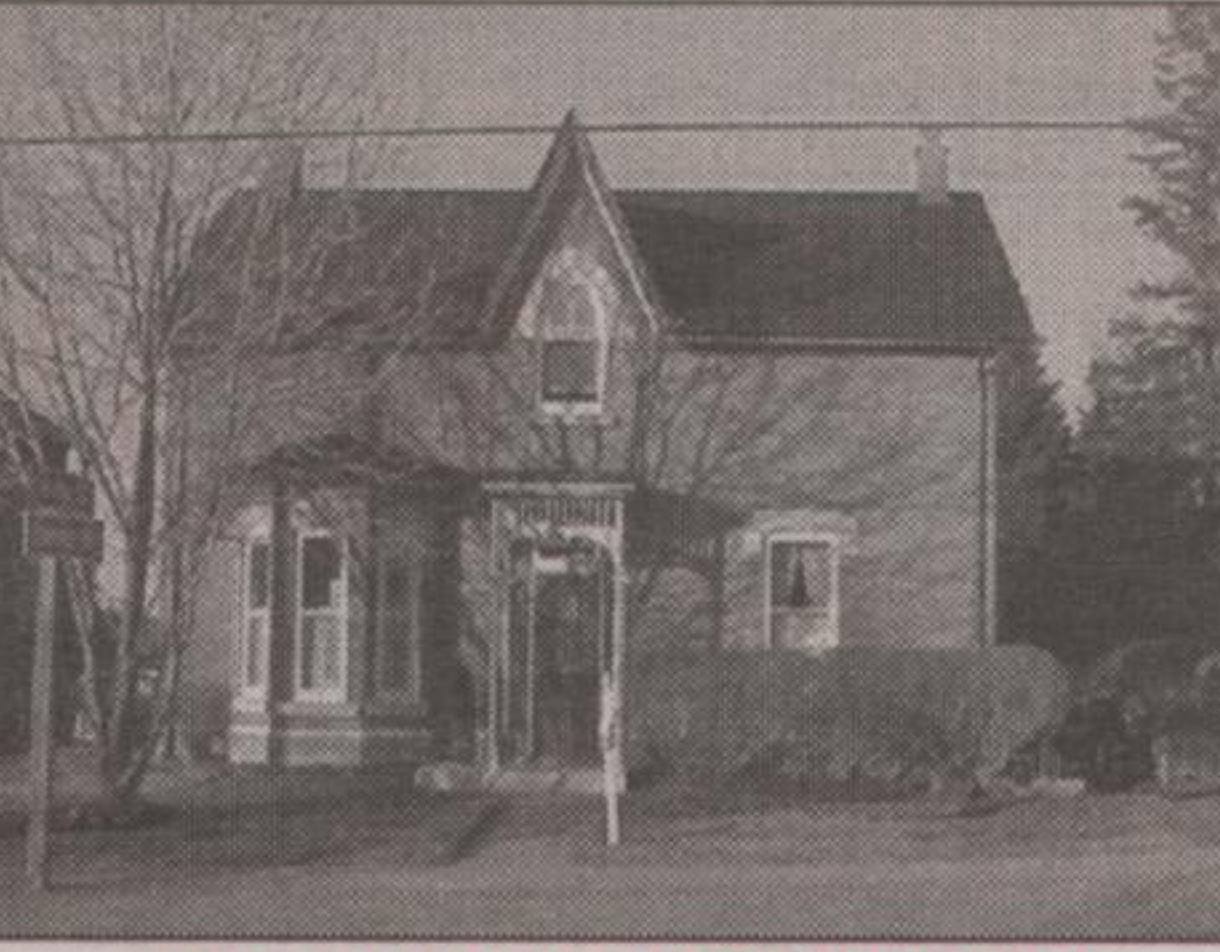

VICTORIAN BEAUTY $239,900
Yesteryear's charm with today's amenities.
3 BRs, 1.5 baths, Pine floors. MLS#LS0537