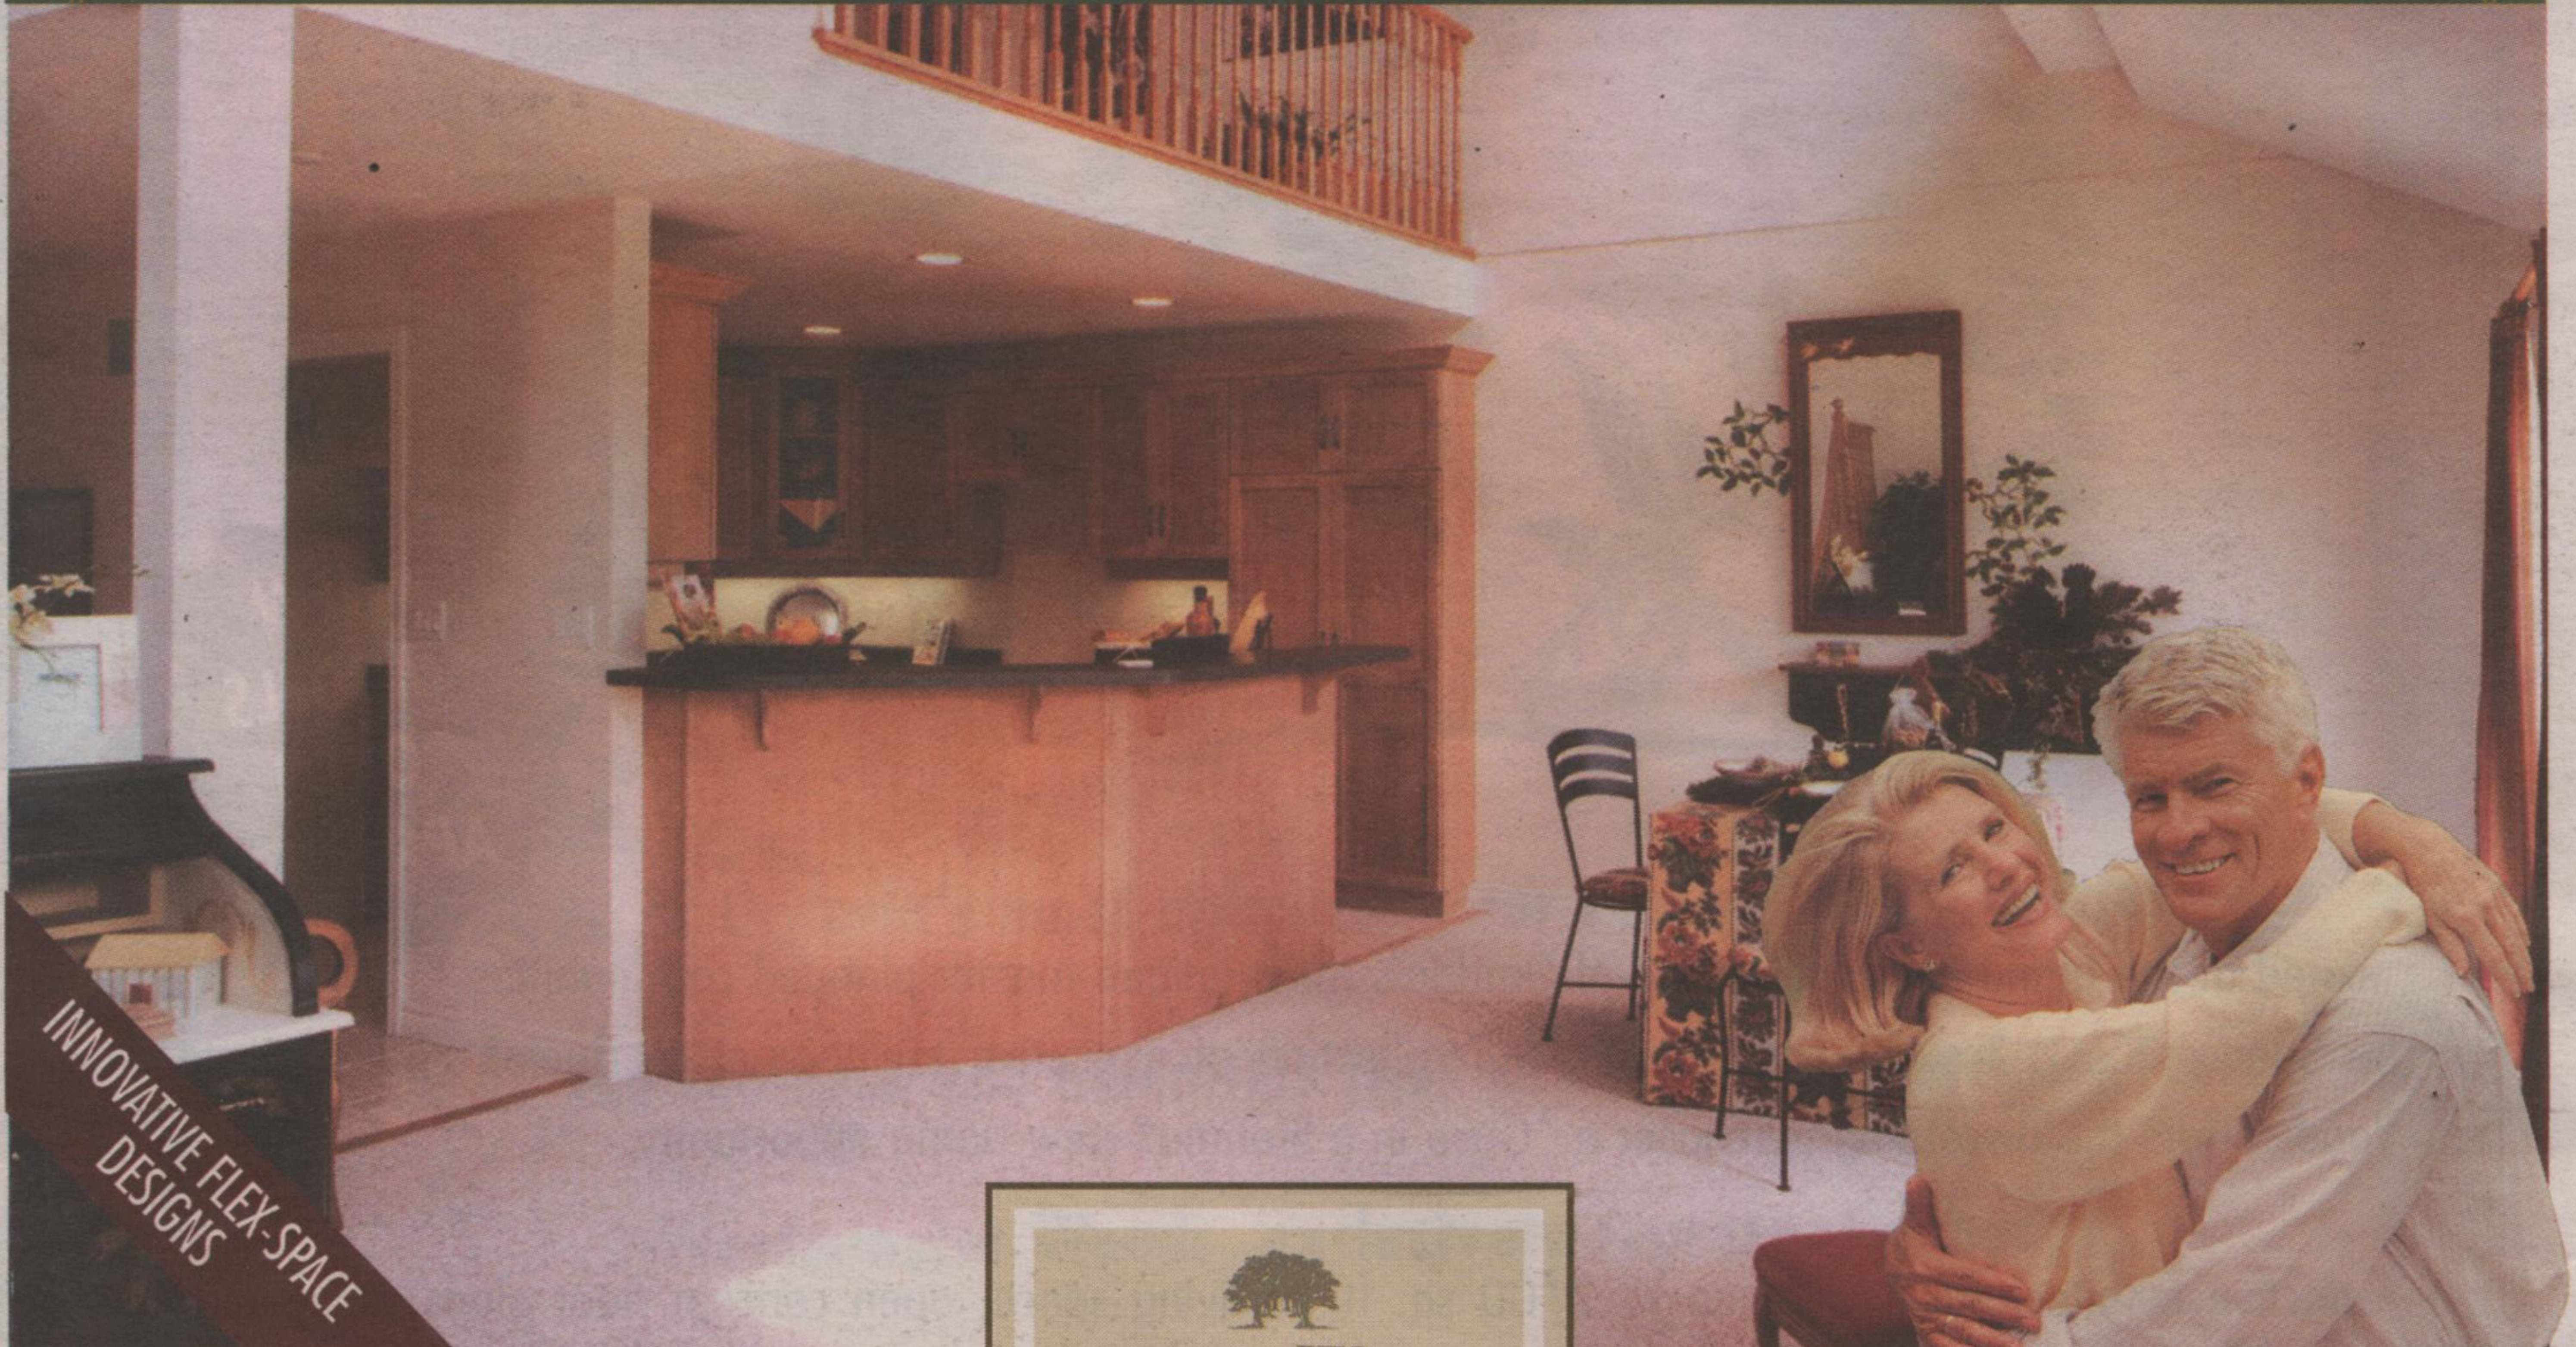

FOR PEOPLE WHO WANT MORE IN A HOME!

INNOVATIVE FLEX-SPACE
DESIGNS

INSPIRING COMMUNITY

AN EXCLUSIVE ENCLAVE OF FREEHOLD BUNGALOW TOWNHOMES

From 1475 sq. ft. to 2200 sq. ft.

SPECTACULAR DESIGNS

A limited collection of freehold Townhomes with flexible loft designs, charming architectural details and the treelined backdrops of the picturesque Eramosa River.