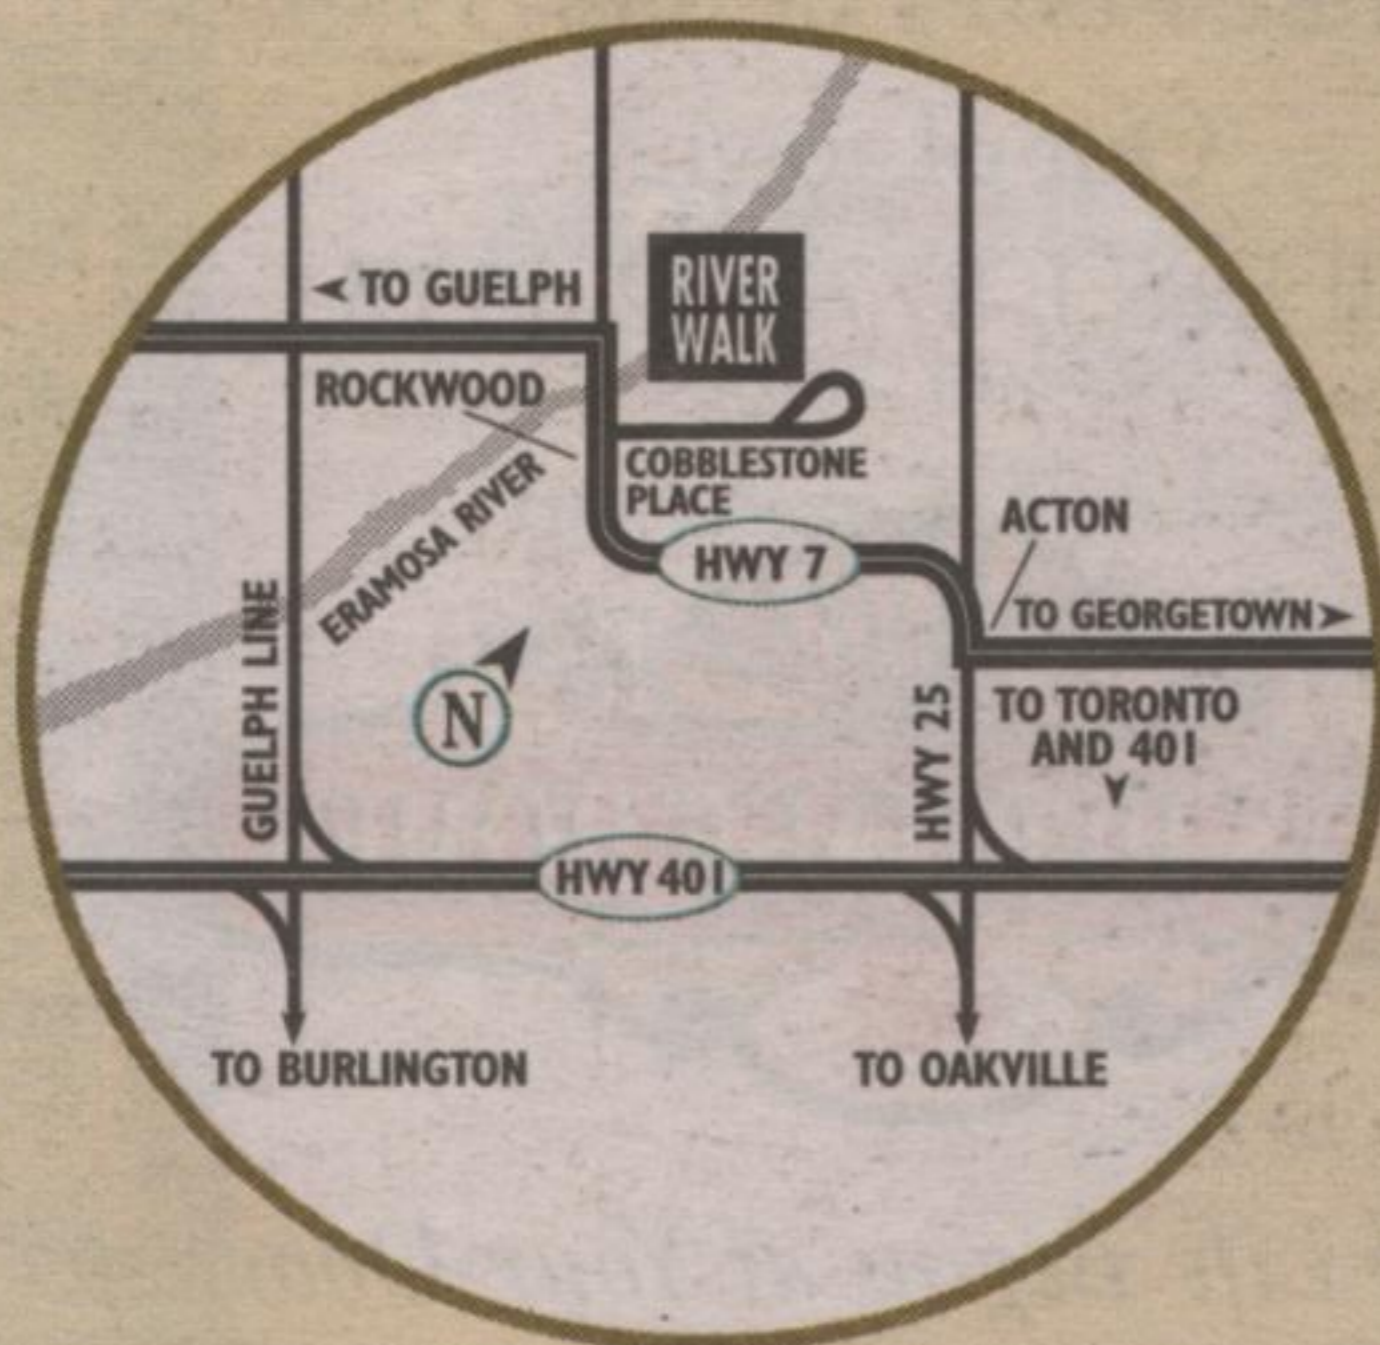

FOR PEOPLE WHO WANT MORE IN A HOME!

INNOVATIVE FLEX-SPACE
DESIGNS

INSPIRING COMMUNITY

AN EXCLUSIVE ENCLAVE OF FREEHOLD BUNGALOW TOWNHOMES

From 1475 sq. ft. to 2200 sq. ft.

SPECTACULAR DESIGNS

A limited collection of freehold Townhomes with flexible loft designs, charming architectural details and the treelined backdrops of the picturesque Eramosa River.