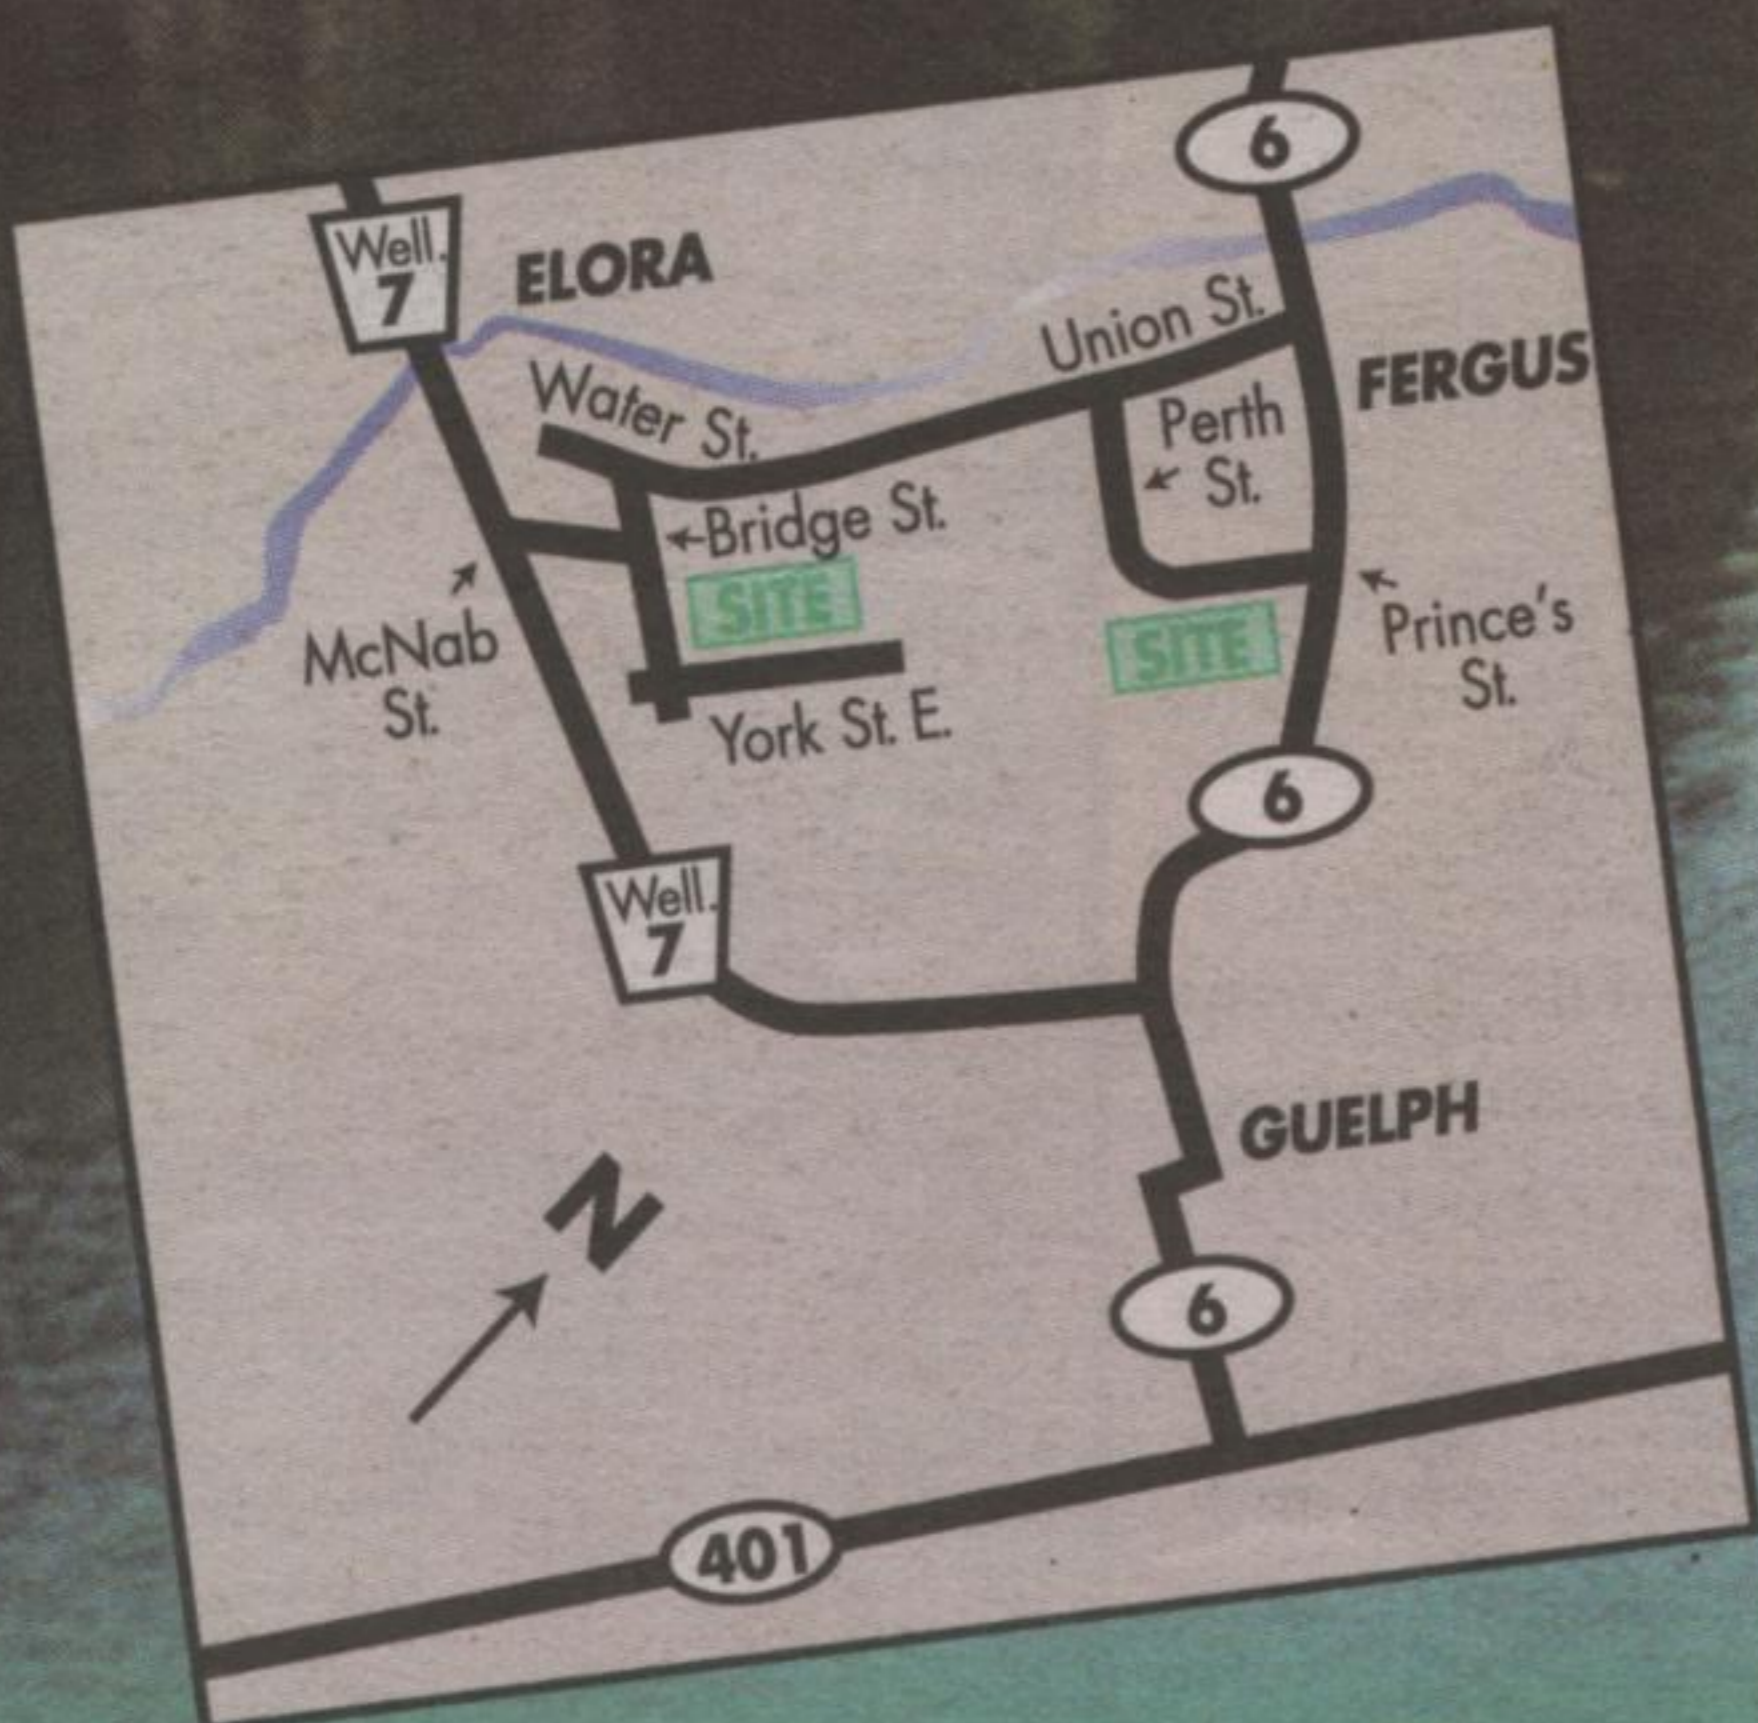

www.wrighthavenhomes.com

Spectacular Living

Quality Craftmanship

Starting from
\$175,900

Wright Haven Homes

— LIMITED —

**Cul de Sac,
Premium Sized
& Walk-out Lots
Available!**

Elora Quarry

**Fergus/Elora
Two Unique,
& Scenic
Locations!**

Call: (519) 846-6699

Nature And Beauty Are Not Far Away.

Model open for viewing Mon, Wed & Fri 1 - 4:30pm • Sat & Sun 1 - 5:00pm