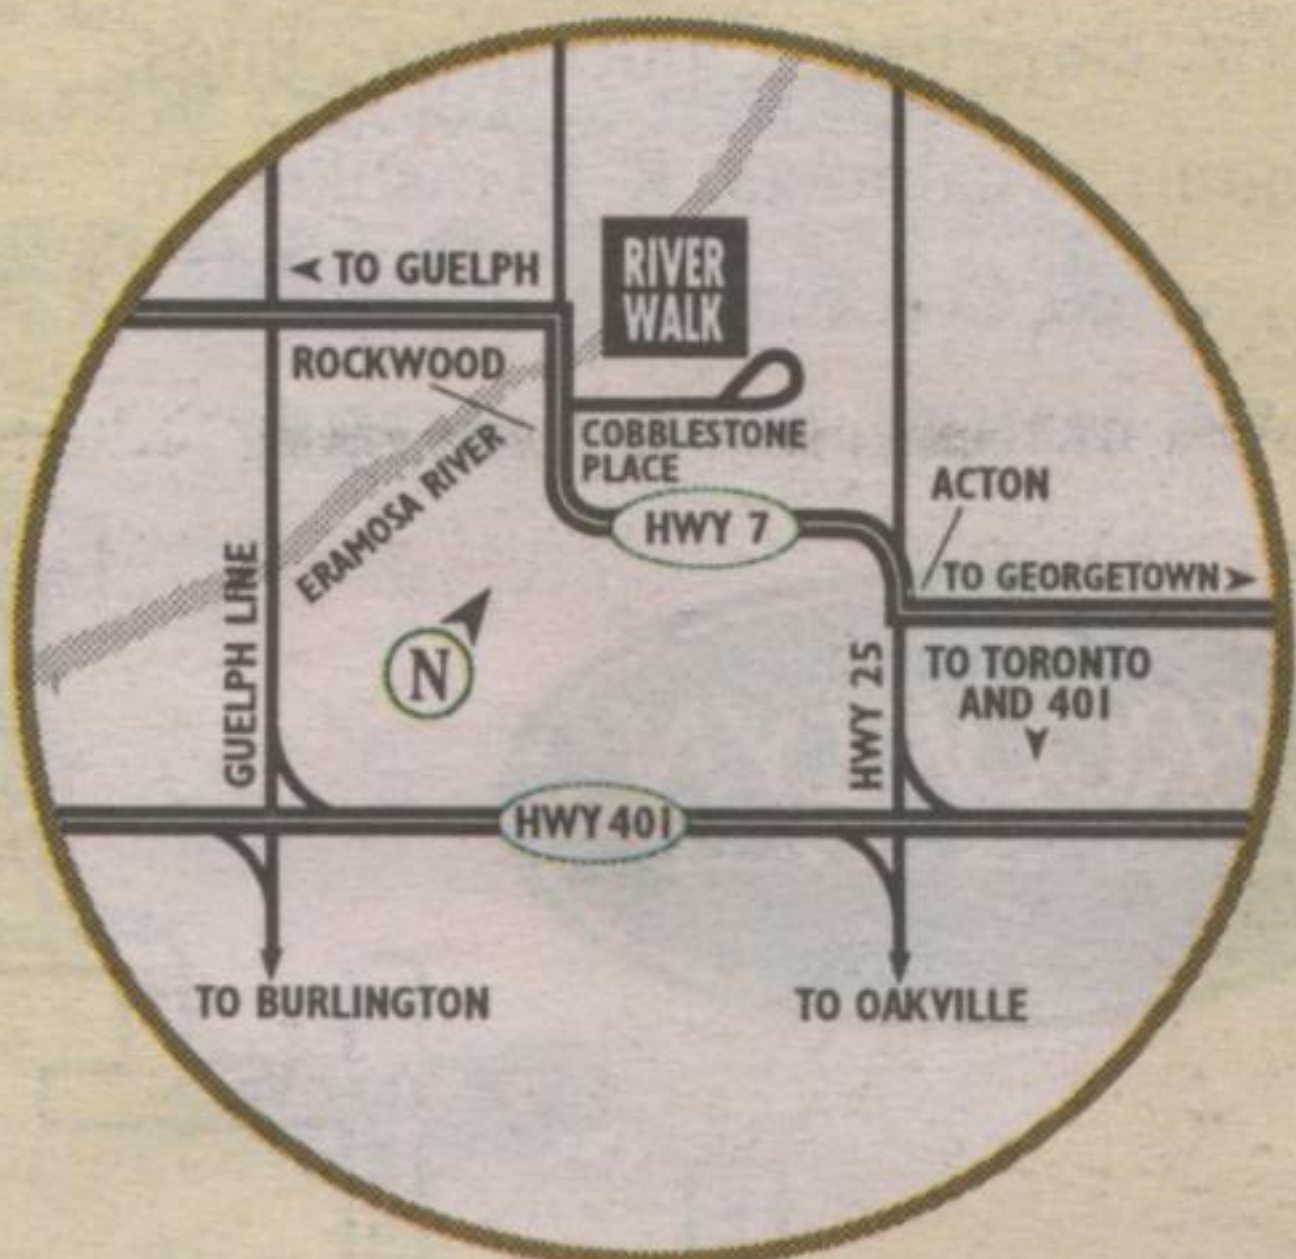

FOR PEOPLE WHO WANT MORE IN A HOME!

INNOVATIVE FLEX-SPACE
DESIGNS

AN EXCLUSIVE ENCLAVE OF FREEHOLD BUNGALOW TOWNHOMES

From 1475 sq. ft. to 2200 sq. ft.

A limited collection of freehold Townhomes with flexible loft designs, charming architectural details and the treelined backdrops of the picturesque Eramosa River.

Spectacular homes from

$185,400

Television Profile Sat & Sun 9:00am on Toronto Star Television

* See sales representative for details. All renderings are artist's concepts. Prices and specifications are subject to change without notice. E.&O.E.

www.charlestonhomes.ca

CUSTOM INSPIRED QUALITY

Visit our decorated Model Home today! 519-856-0764

Sales office/Model Home Hours: Monday-Wednesday 11a.m. - 7 p.m. Thursday-Friday Closed Saturday, Sunday & Holidays 12 p.m. - 5 p.m.