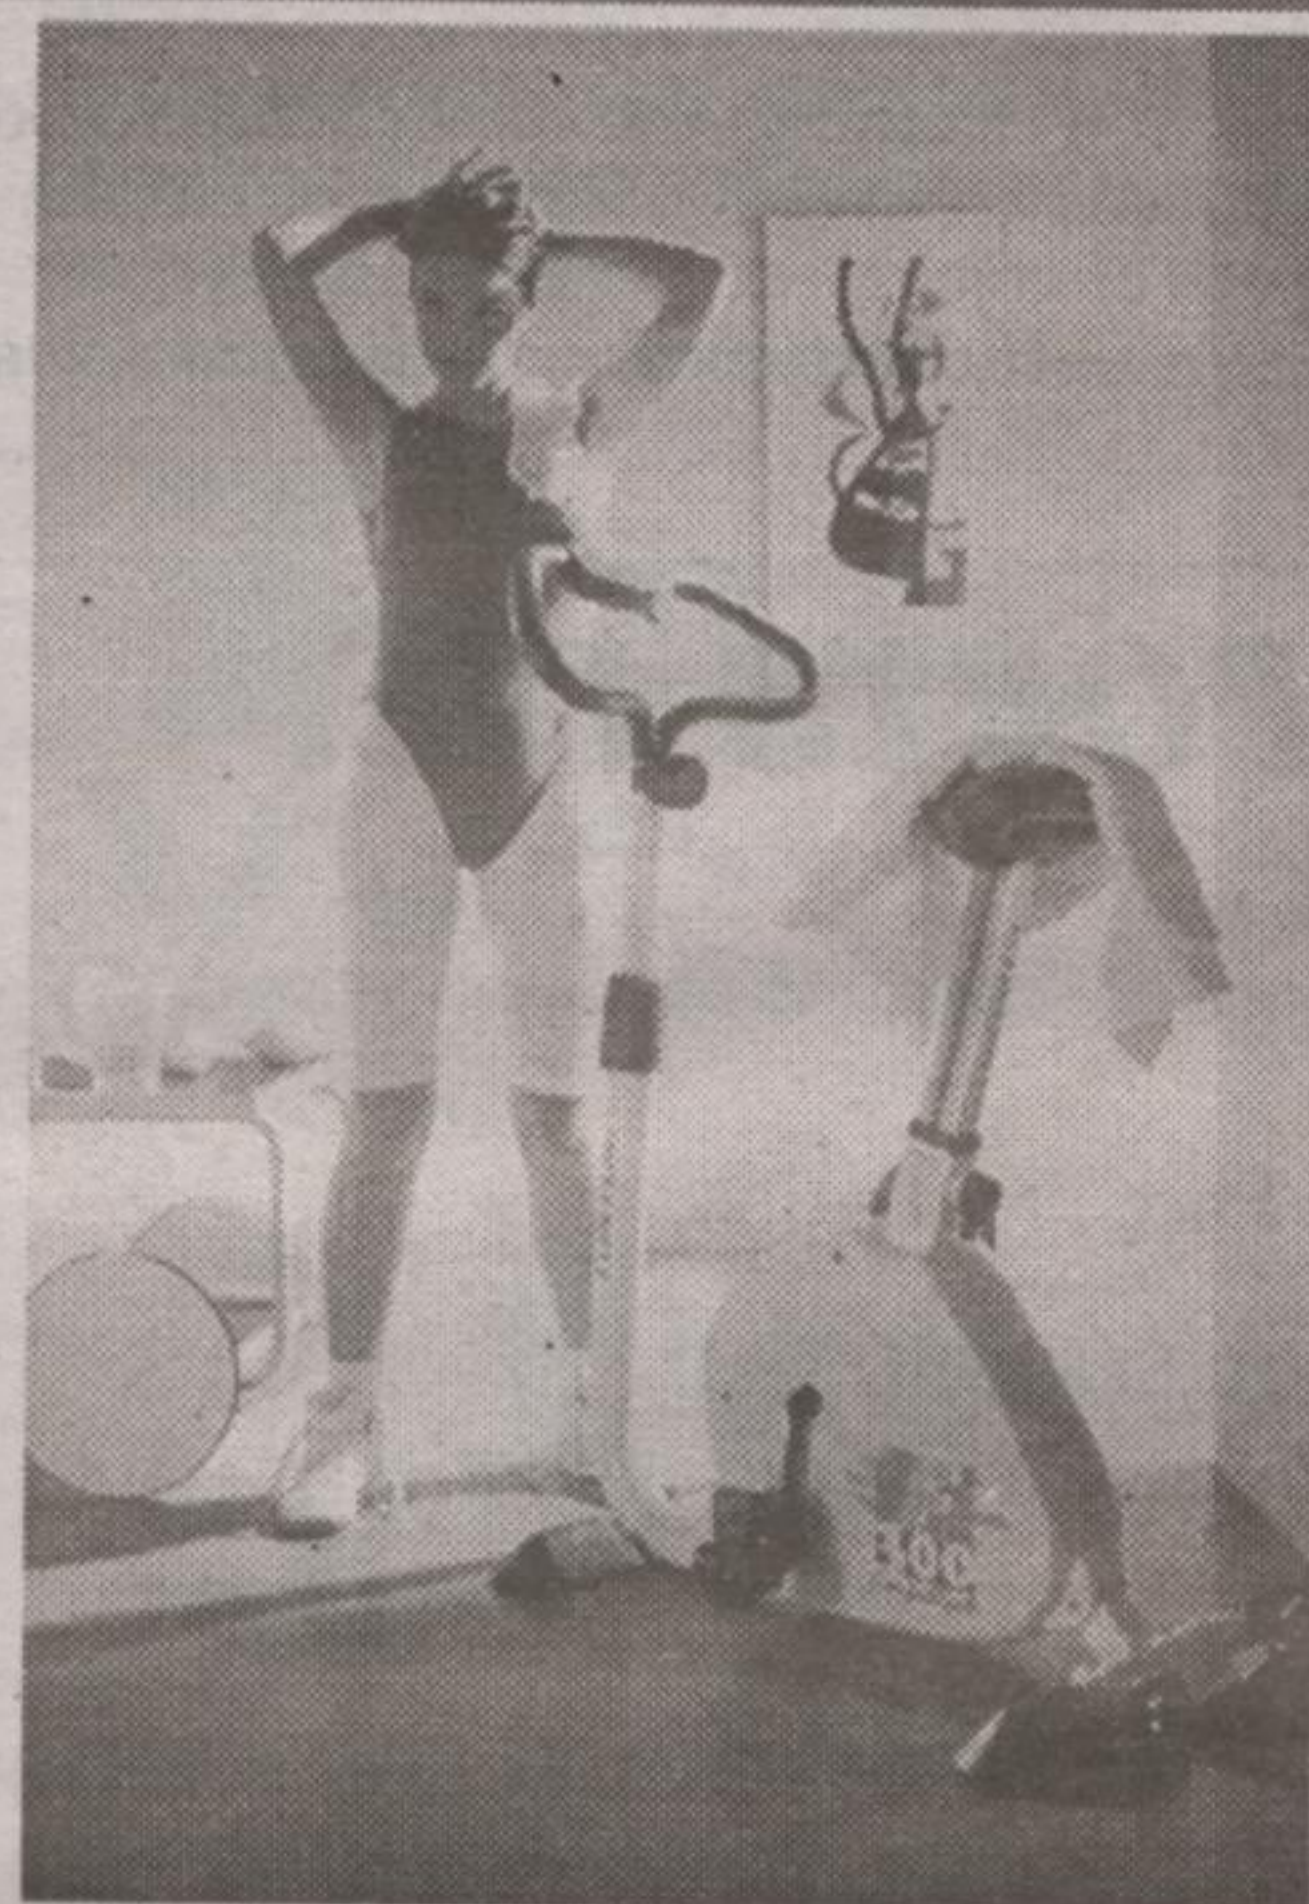

2000 INVENTORY REDUCTION SALE! New & Used Equipment

**While
Supplies
Last**

TREADMILLS

	Sale Price	Reg. Price
Tunturi J-220	$399.00	$679.00
Wynne TR-100	$699.00	$1,349.00
Wynne TR-200	$999.00	$1,699.00
Athlon 399	$979.00	$1,799.00
Athlon IQ2	$1,099.00	$1,999.00
Hebb Folding Tread	$1,350.00	$1,949.00
Tunturi J-550	$1,999.00	$2,890.00
Tunturi J-660		

CYCLES

	Sale Price	Reg. Price
Wynne BR-200	$249.00	$358.00
Tunturi F-418	$279.00	$457.00
Tunturi F-250	$299.00	$485.00
Tunturi F-280	$299.00	$449.00
Wynne 2.1	$399.00	$529.00
Tunturi F-515	$499.00	$729.00

MISCELLANEOUS

	Sale Price	Reg. Price
Tunturi R-215 Rower	$299.00	$392.00
Tunturi R-701 Rower	$899.00	$1,237.00
Tunturi Tri-400 Stepper	$199.00	$499.00
Tunturi Tri-500 Stepper	$399.00	$566.00
Tunturi Tri-900	$1,399.00	$1,970.00