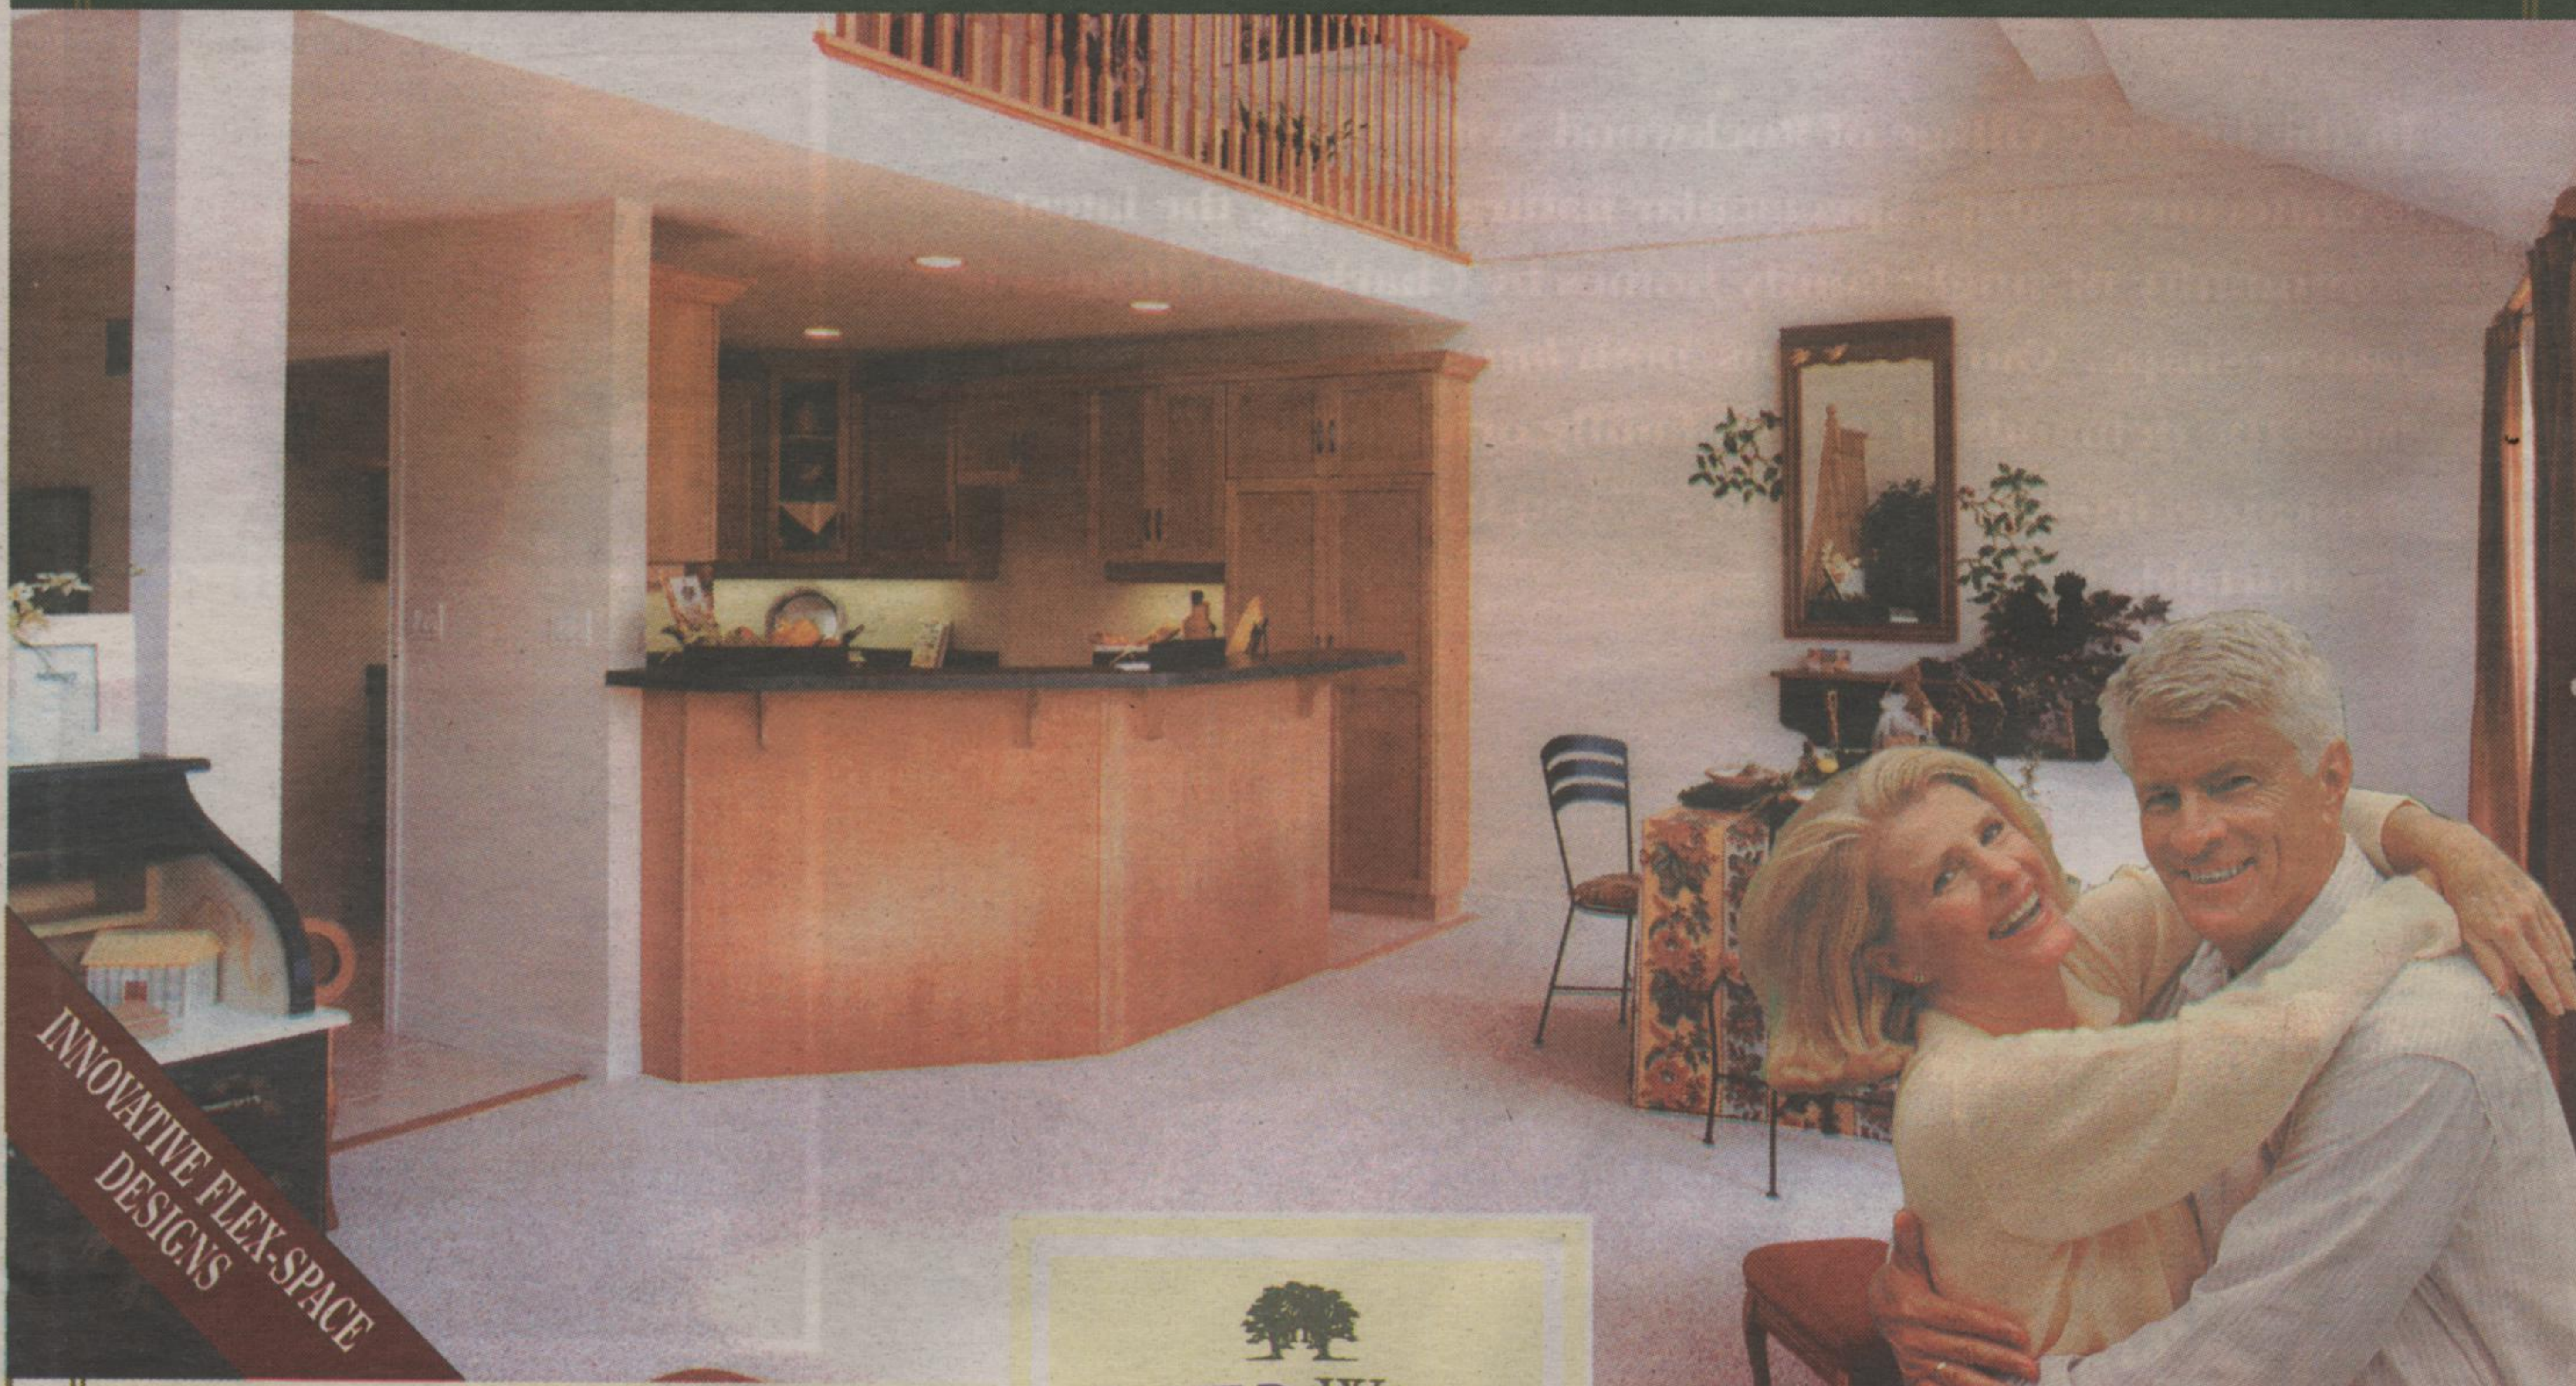

FOR PEOPLE WHO WANT MORE IN A HOME!

INNOVATIVE FLEX-SPACE
DESIGNS

INSPIRING COMMUNITY

AN EXCLUSIVE ENCLAVE OF FREEHOLD BUNGALOW TOWNHOMES

From 1475 sq. ft. to 2200 sq. ft.

A limited collection of freehold Townhomes with flexible loft designs, charming architectural details and the treelined backdrops of the picturesque Eramosa River.

SPECTACULAR DESIGNS

Spectacular homes from

\$182,990

Television Profile Sat & Sun 9:00am on Toronto Star Television

* See sales representative for details. All renderings are artist's concepts. Prices and specifications are subject to change without notice. E.&O.E.