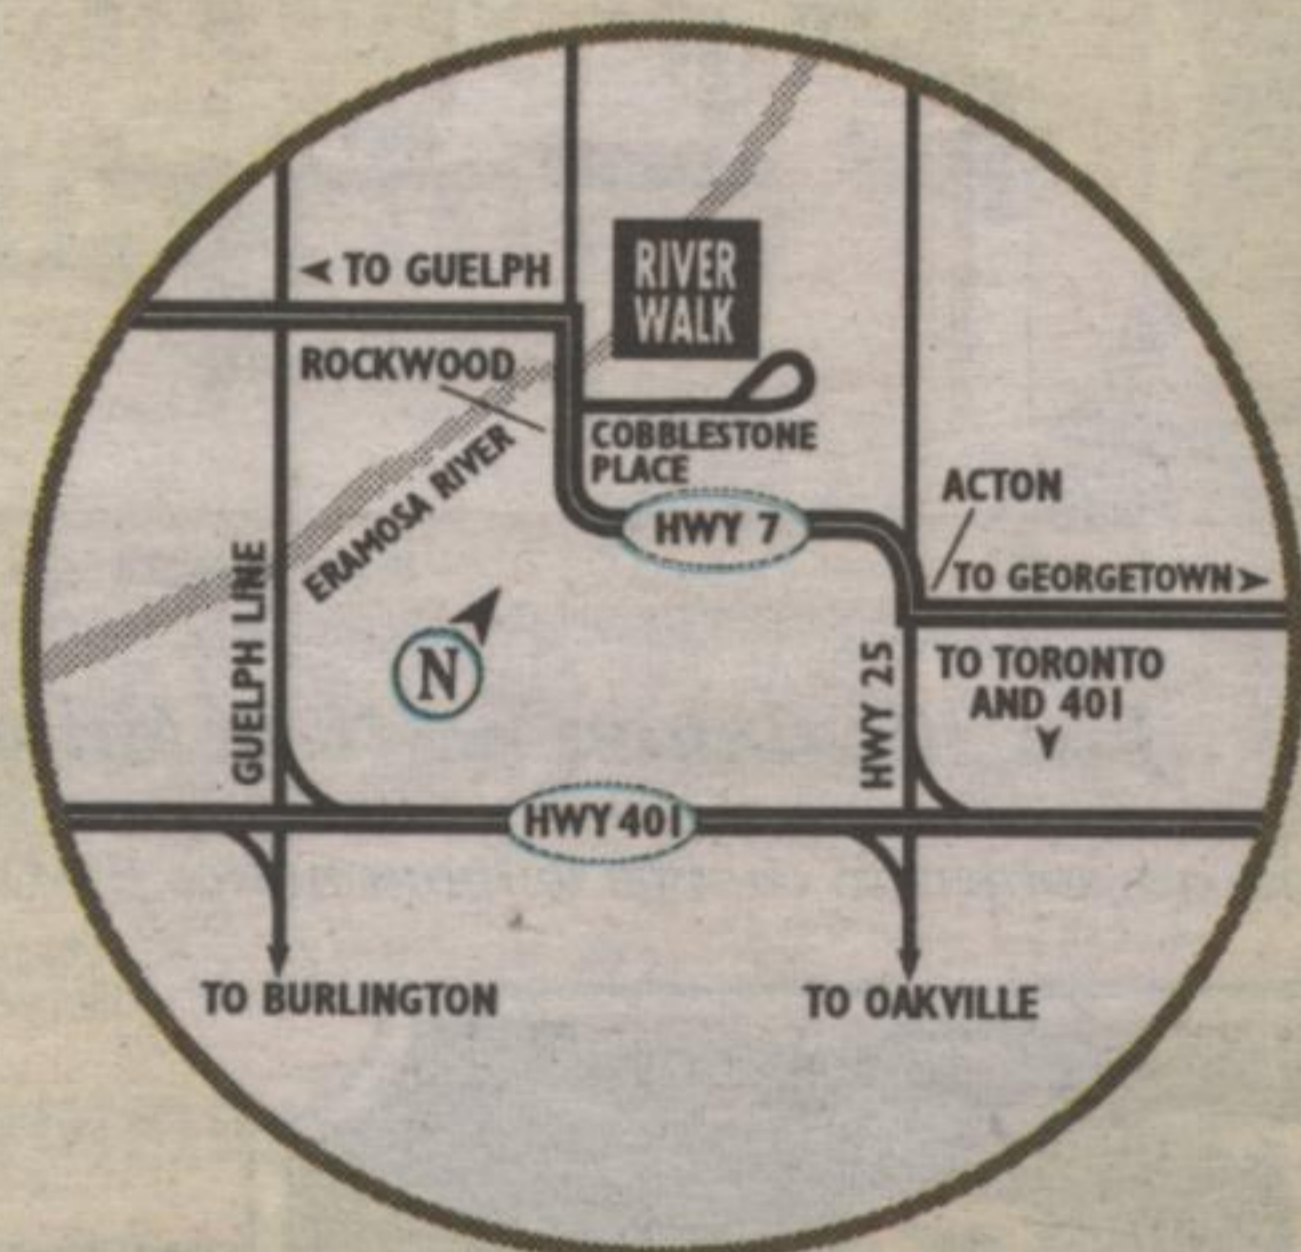

FOR PEOPLE WHO WANT MORE IN A HOME!

INNOVATIVE FLEX-SPACE
DESIGNS

AN EXCLUSIVE ENCLAVE OF FREEHOLD BUNGALOW TOWNHOMES

From 1475 sq. ft. to 2200 sq. ft.

A limited collection of freehold Townhomes with flexible loft designs, charming architectural details and the treelined backdrops of the picturesque Eramosa River.

Spectacular homes from

$182,990

Television Profile Sat & Sun 9:00am on Toronto Star Television

* See sales representative for details. All renderings are artist's concepts. Prices and specifications are subject to change without notice. E.&O.E.

www.charlestonhomes.ca

CUSTOM INSPIRED QUALITY

Visit our decorated Model Home today! 519-856-0764

Sales office/Model Home Hours: Monday-Wednesday 11a.m. - 7 p.m. Thursday-Friday Closed Saturday, Sunday & Holidays 12 p.m. - 5 p.m.