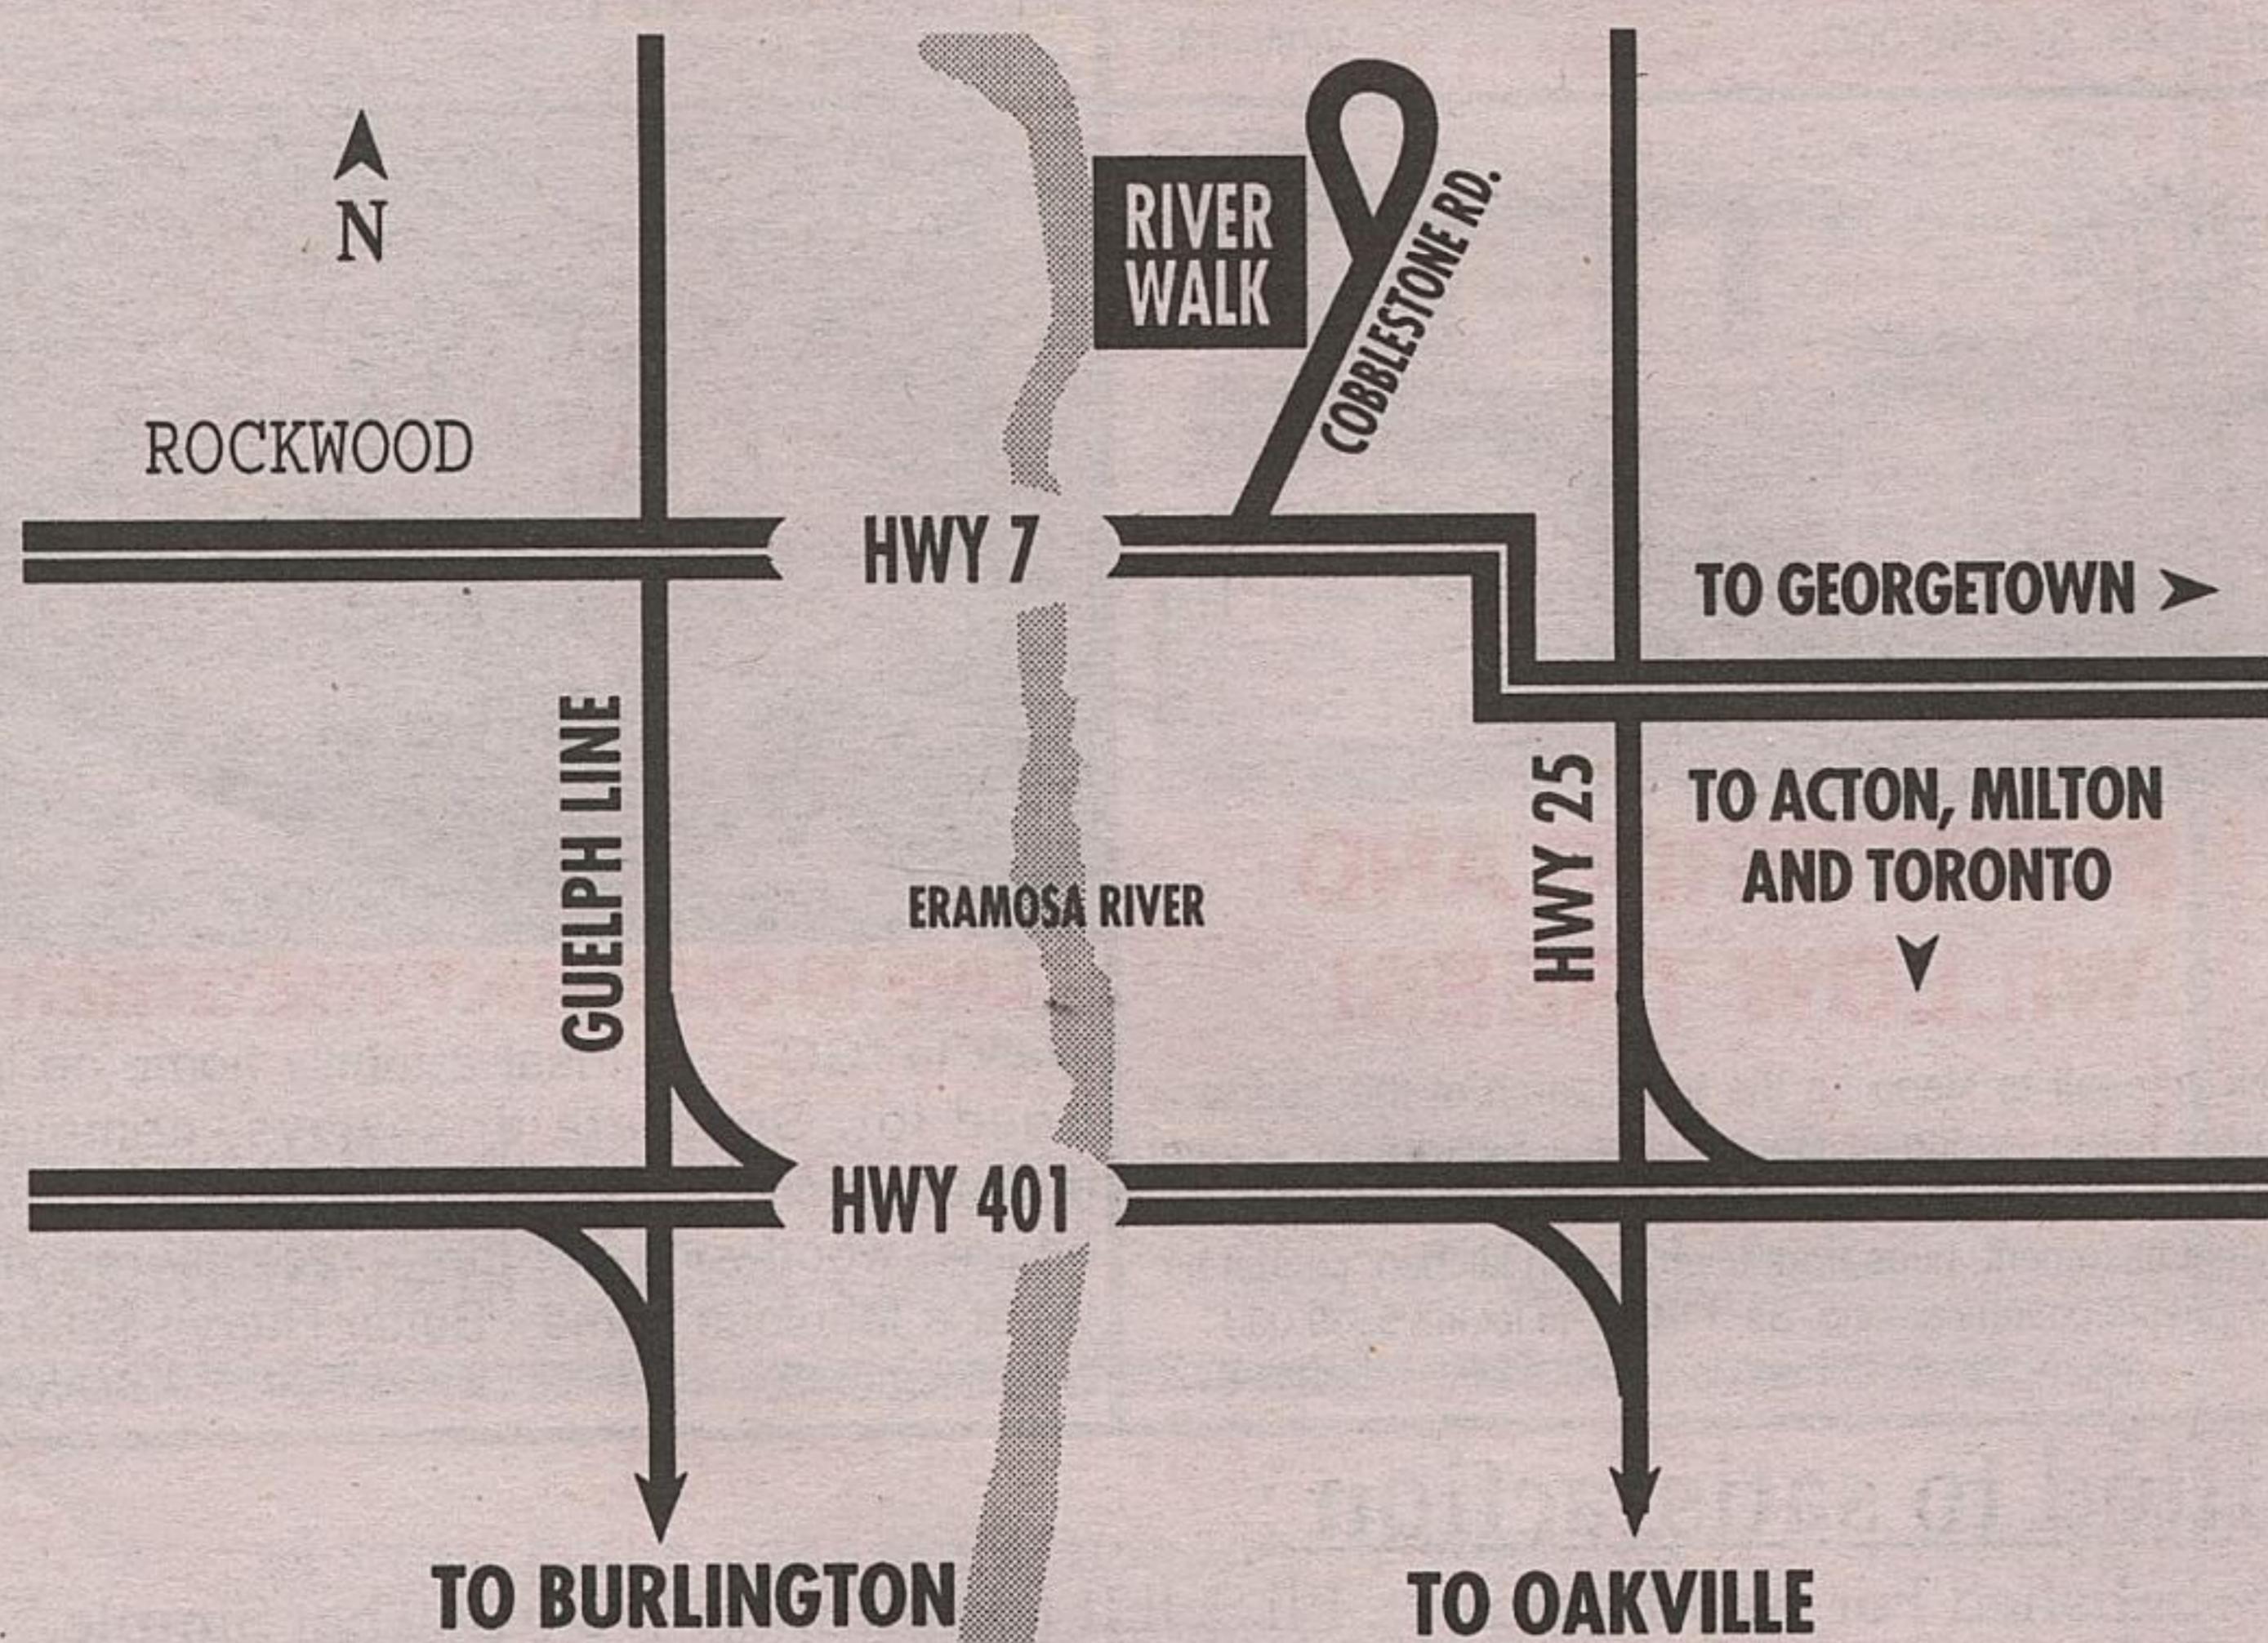

**LUXURY FREEHOLD BUNGALOW TOWNHOMES
WITH DESIGNS UP TO 2200 SQ.FT.**

From $182,990

Flexible loft designs, charming architectural details and the treelined backdrops of the picturesque Eramosa River.

Visit our decorated Model Home today!