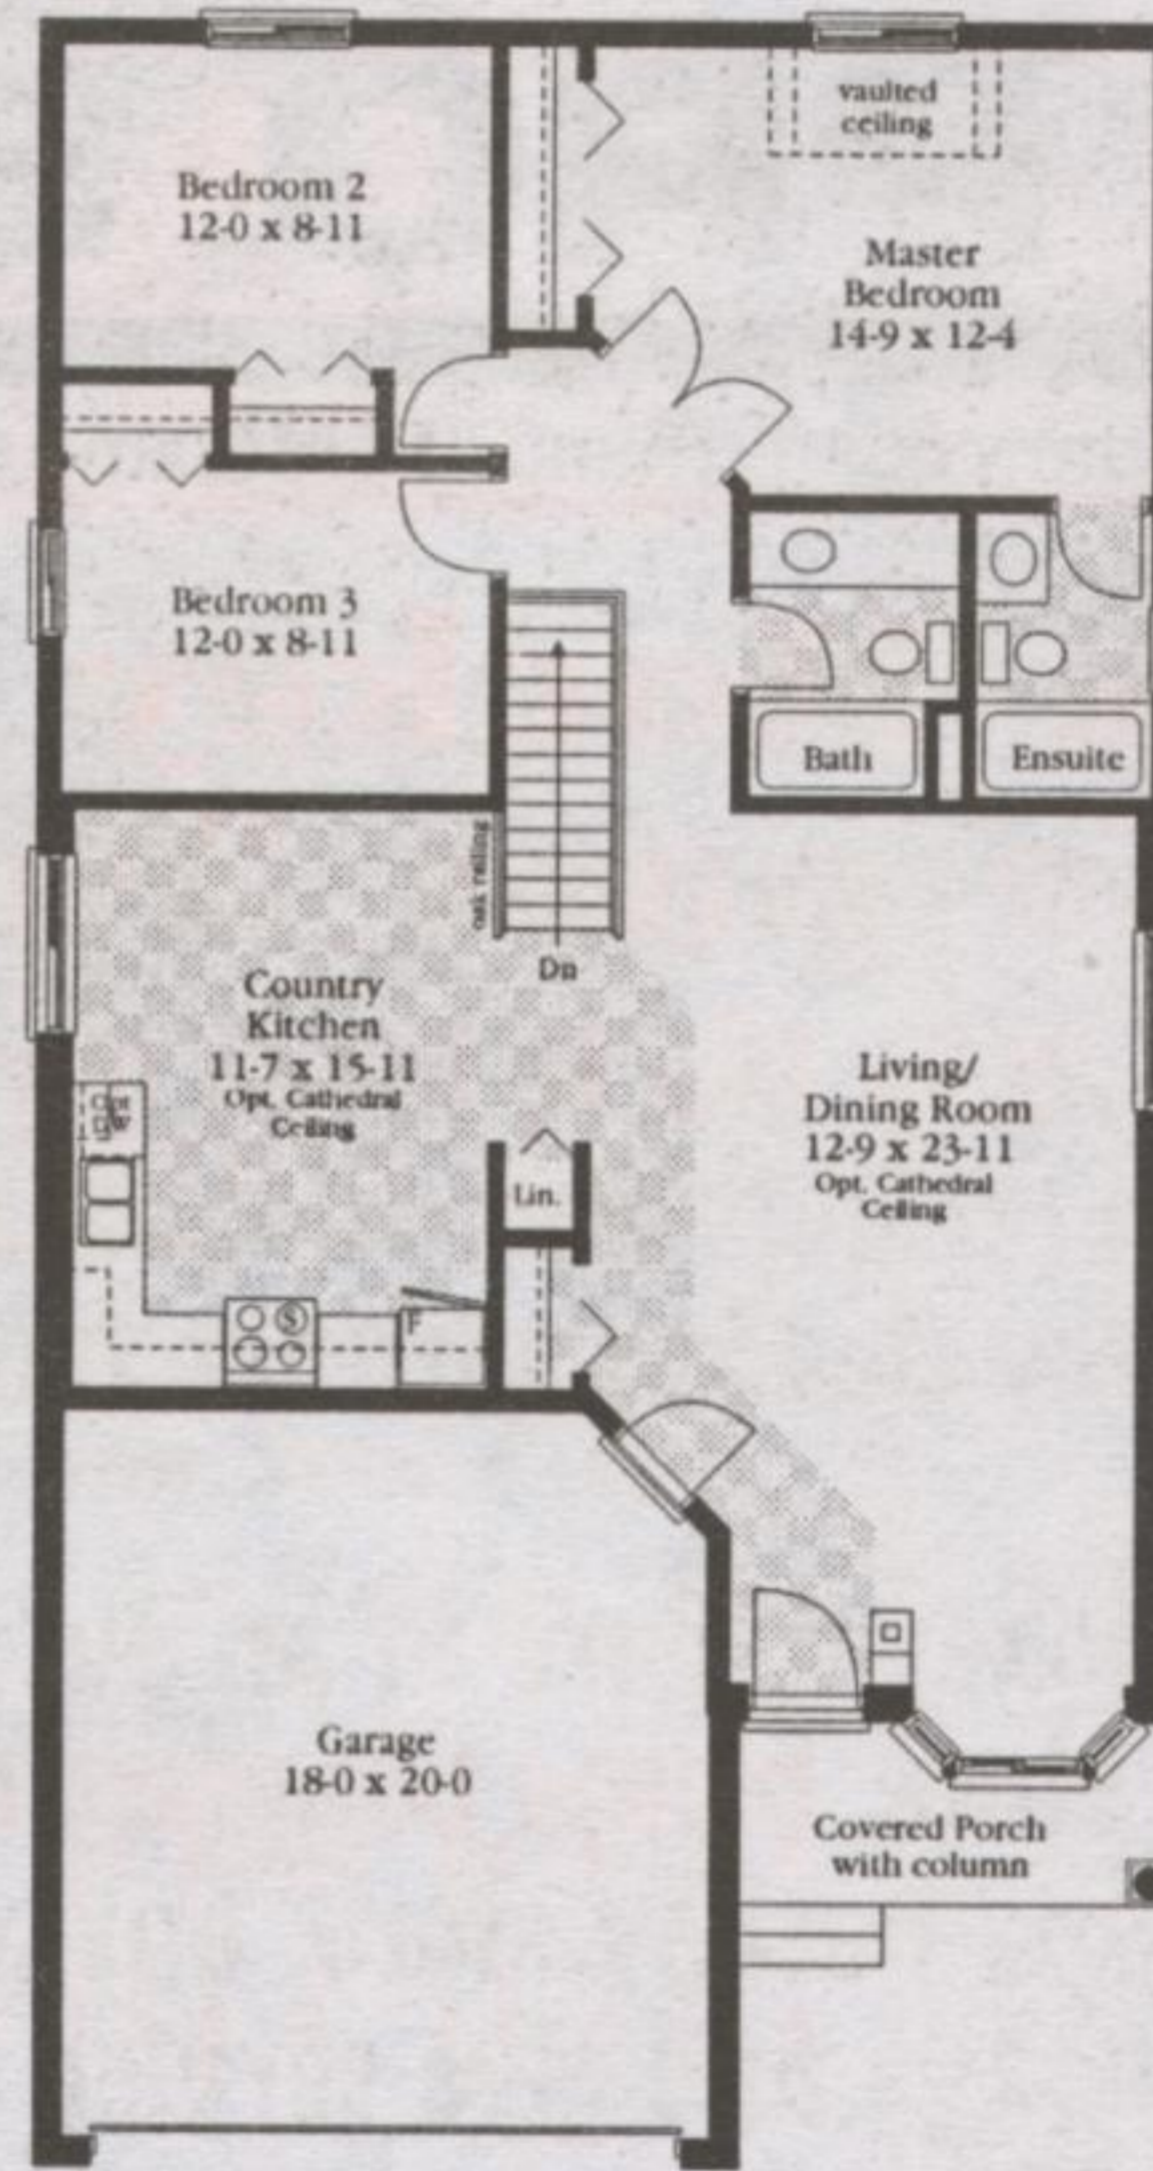

SEMI-DETACHED!

FULLY DETACHED!

BUNGALOWS!

Starting From
$137,800

The Edgemoor