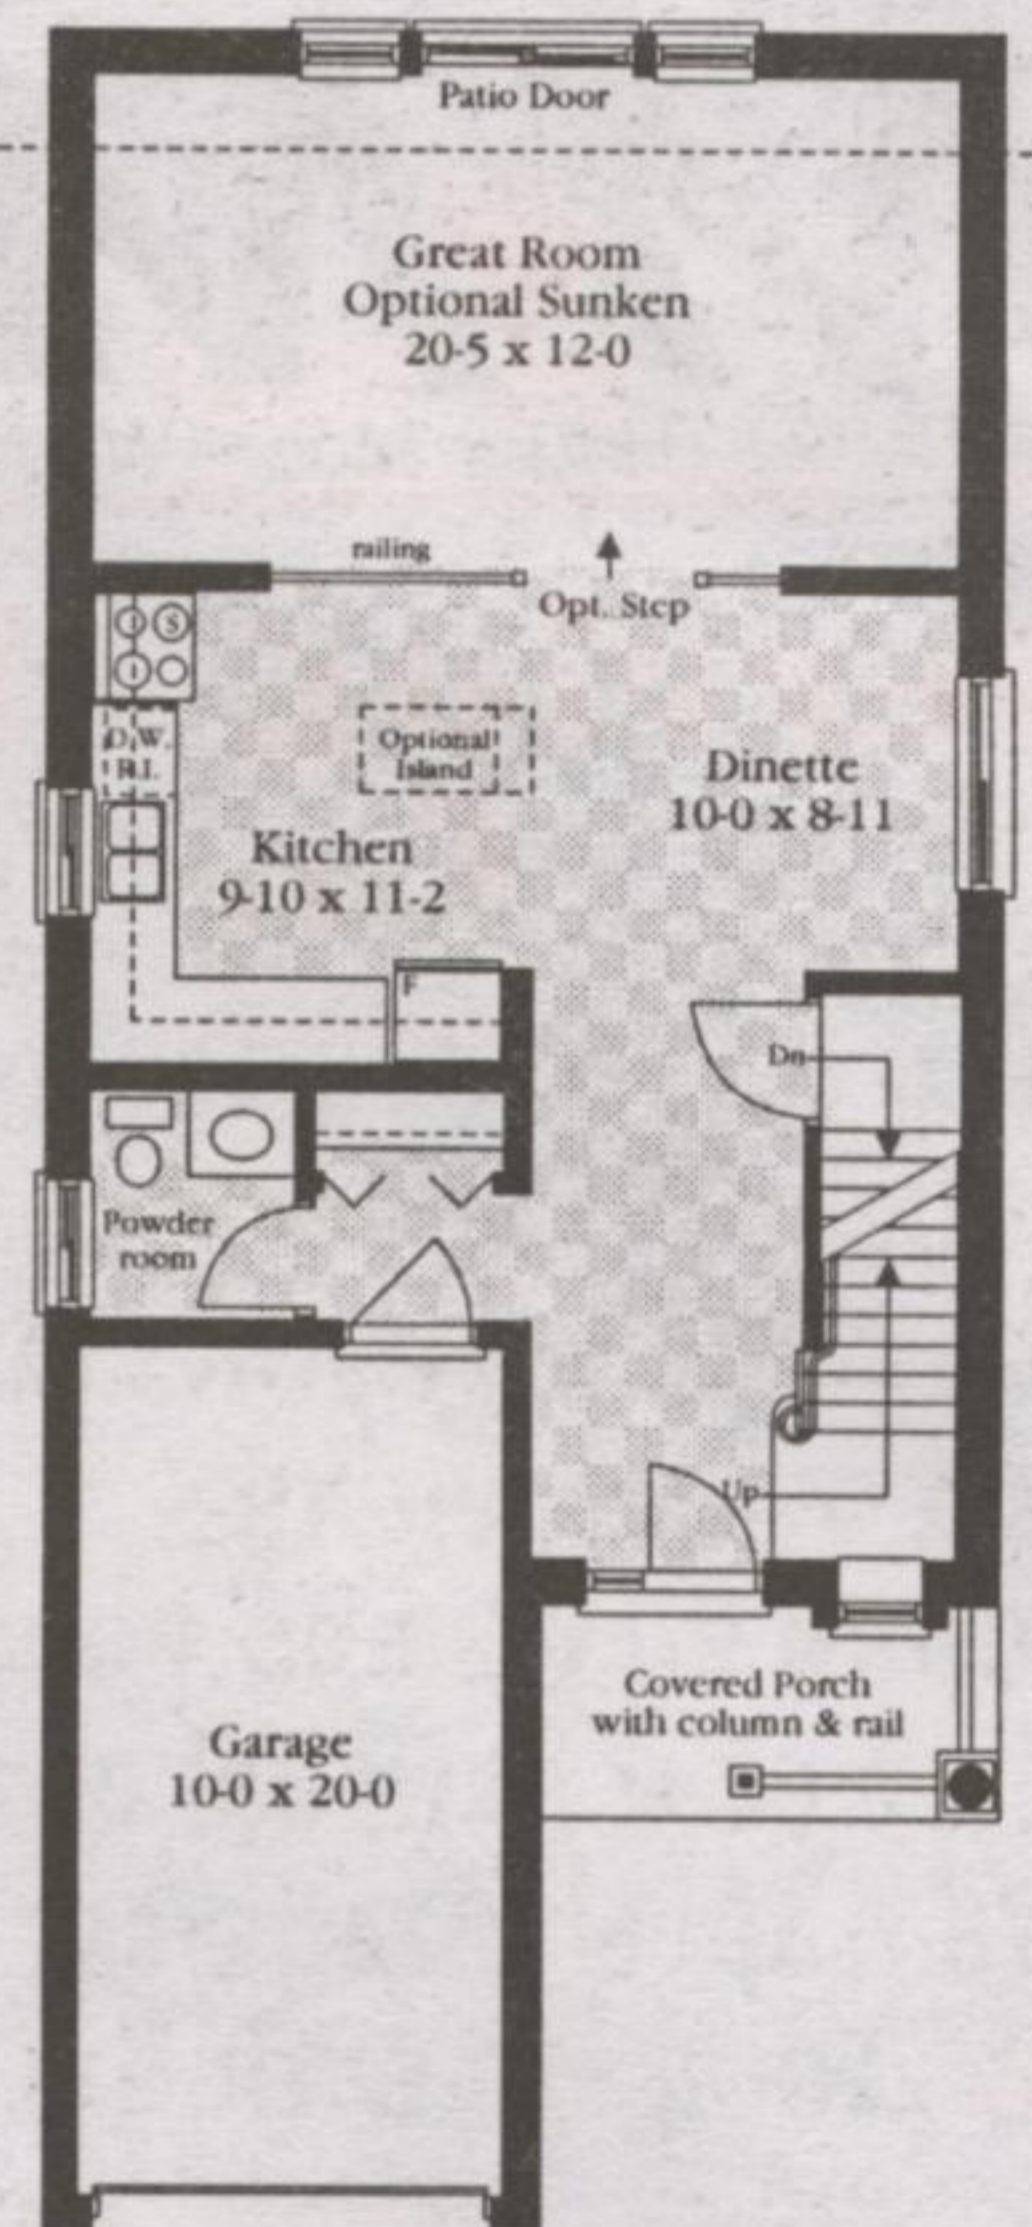

The Stonebrook