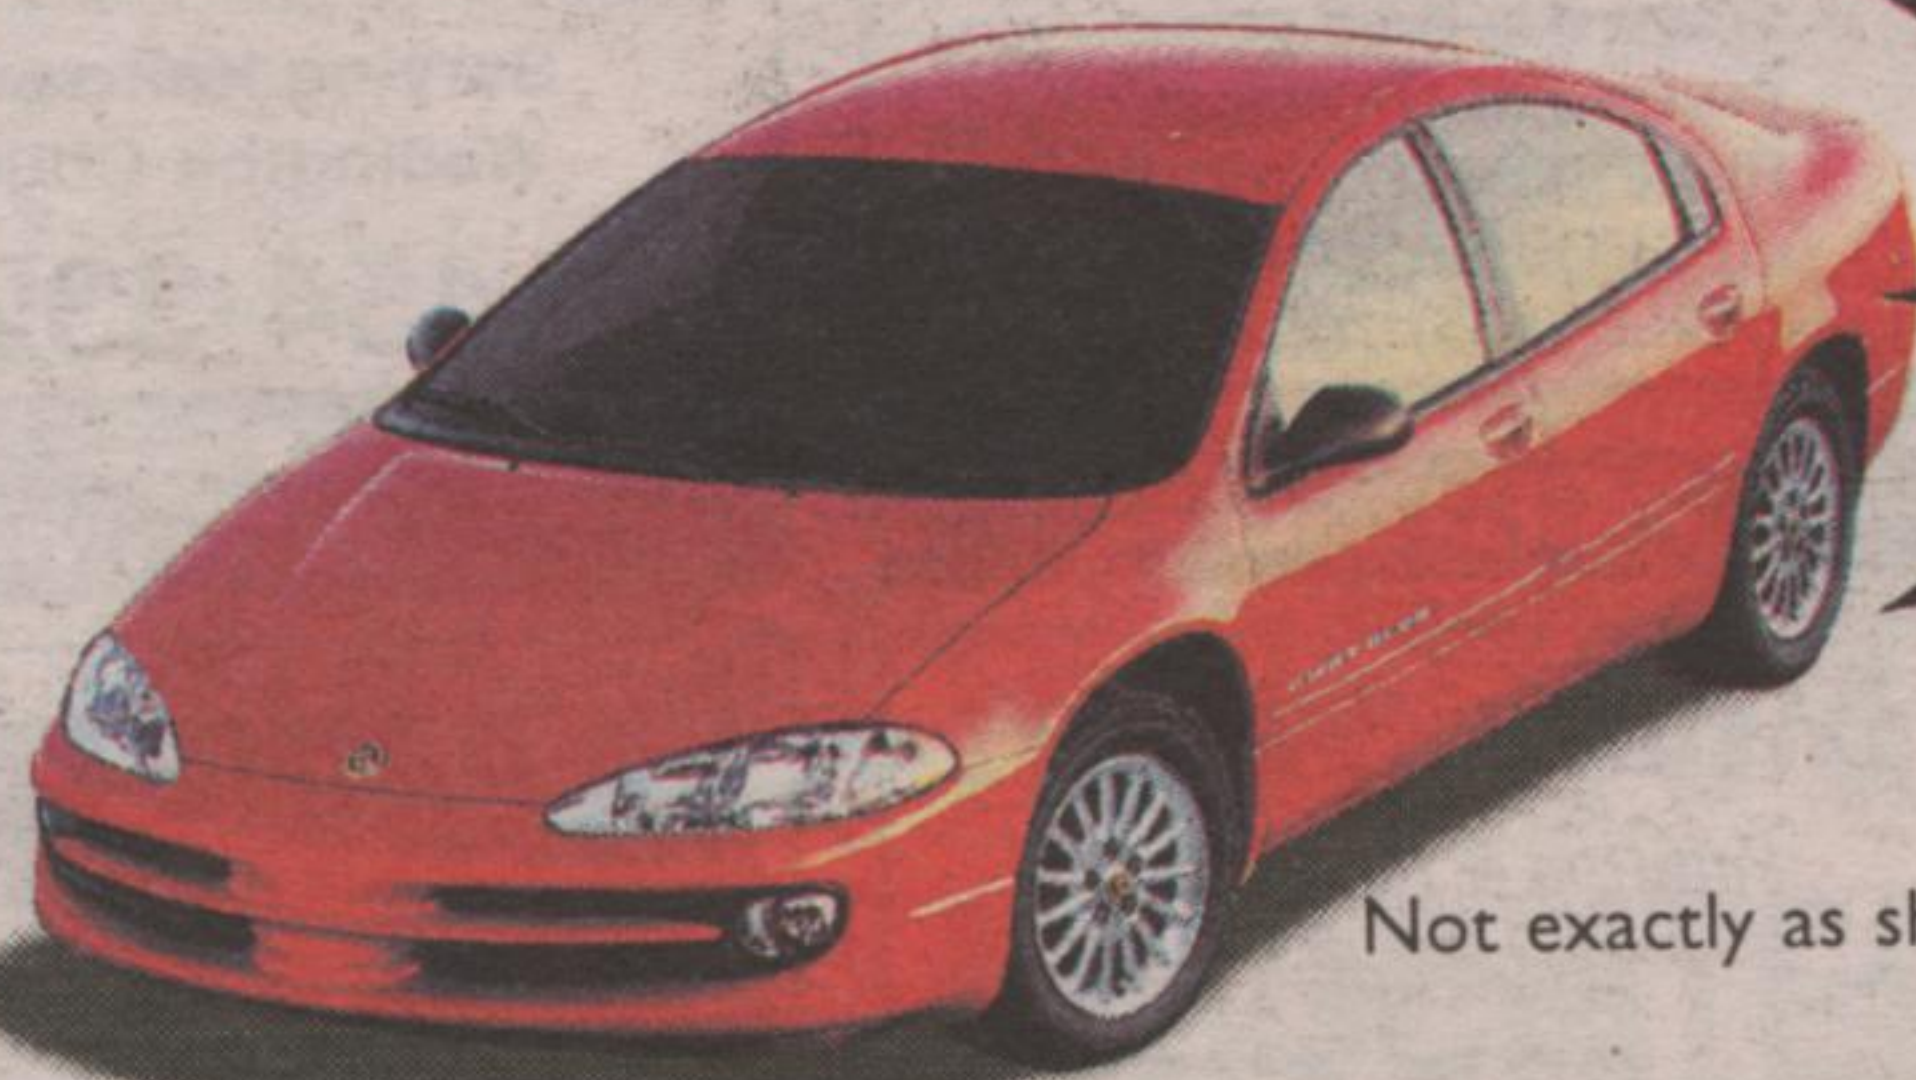

NO TURKEYS HERE

Just great demo deals

Not exactly as shown

1999 CHRYSLER 300M

Every luxury feature. Forest green pearl coat with premium leather interior, high output fuel efficient 3.5 V6, 24V engine. Chrysler's flagship has it all at a year end clearance price.

Too many features to list them all!

\$32,888

No Freight
No Air Tax

Not exactly as shown

2000 INTREPID 22C

All your favourite options. Power windows, door locks, air conditioning, 3.3 L,V6, tilt steering, speed control, full size spare and so much more. Steel blue pearl coat exterior with dark grey interior. A great time to see and drive.

YEAR END
CLEARANCE PRICE

\$21,252

No Freight, No Air Tax
(includes \$2000 R.D.A)
Or choose 0.8% financing 48mos.
2.8% financing 60 mos.

Not exactly as shown

2000 INTREPID RT

3.5 L,V6, 243 horsepower with all luxury features. Power sunroof + power everything. Most recognized Best Buy in sport sedan classification (segment). Black with sport type luxury grey cloth interior. A must see and drive vehicle.

2000 DAKOTA QUAD CAB

Best in its class. Black with cloth split bench interior. Heavy duty service group, sport plus group, trailer tow group, deluxe convenience group, power overhead convenience group, front & rear floor mats, air conditioning, rear sliding window, power mirrors, AM/FM compact disc, leather wrapped steering wheel, fuel efficient 4.7L V8 with better gas mileage than many V6s.