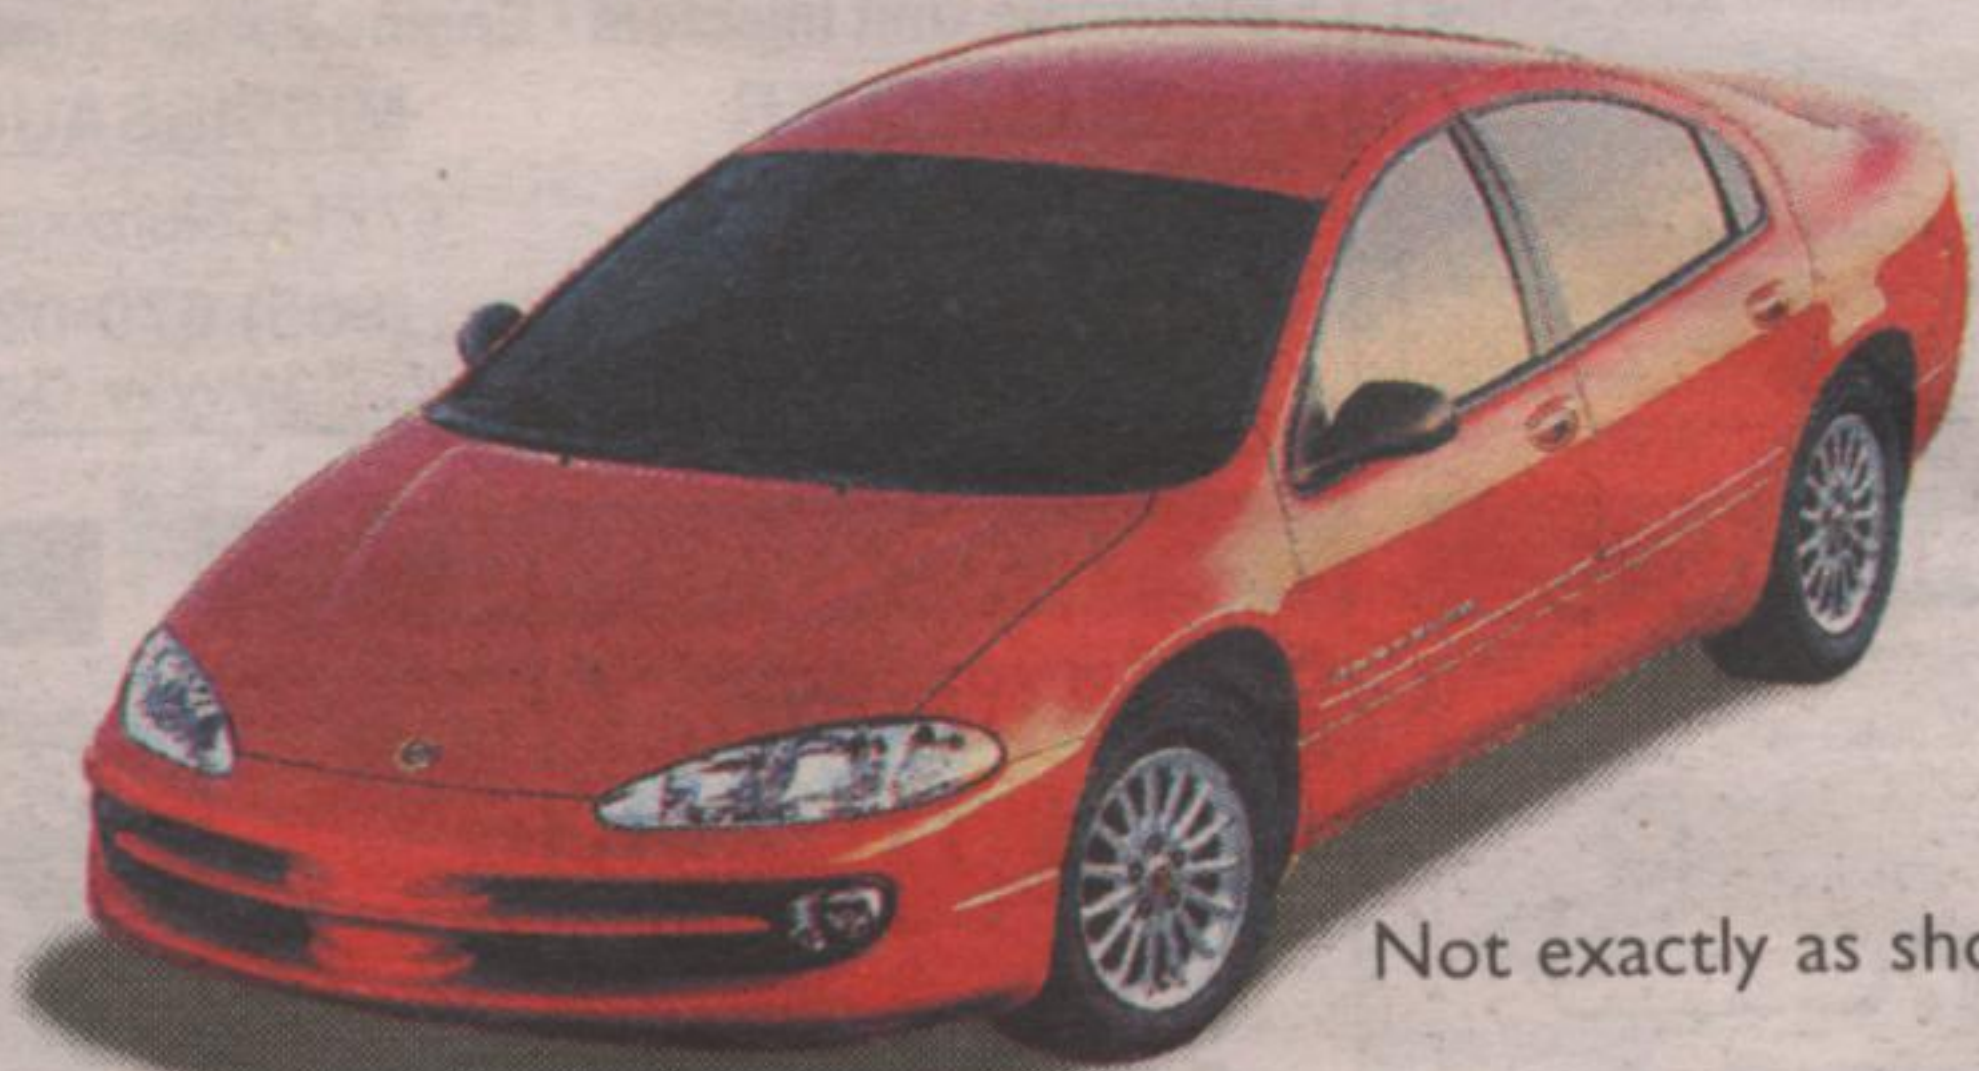

NO TURKEYS HERE

Just great demo deals

Not exactly as shown

1999 CHRYSLER 300M

Every luxury feature. Forest green pearl coat with premium leather interior, high output fuel efficient 3.5 V6, 24V engine. Chrysler's flagship has it all at a year end clearance price.

Too many features to list them all!

\$32,888

No Freight
No Air Tax

Not exactly as shown

2000 INTREPID 22C

All your favourite options. Power windows, door locks, air conditioning, 3.3 L,V6, tilt steering, speed control, full size spare and so much more. Steel blue pearl coat exterior with dark grey interior. A great time to see and drive.

YEAR END
CLEARANCE PRICE

\$21,252

No Freight, No Air Tax
(includes \$2000 R.D.A)
Or choose 0.8% financing 48mos.
2.8% financing 60 mos.

Not exactly as shown

2000 INTREPID RT

3.5 L,V6, 243 horsepower with all luxury features. Power sunroof + power everything. Most recognized Best Buy in sport sedan classification (segment). Black with sport type luxury grey cloth interior. A must see and drive vehicle.

2000 DAKOTA QUAD CAB

Best in its class. Black with cloth split bench interior. Heavy duty service group, sport plus group, trailer tow group, deluxe convenience group, power overhead convenience group, front & rear floor mats, air conditioning, rear sliding window, power mirrors, AM/FM compact disc, leather wrapped steering wheel, fuel efficient 4.7L V8 with better gas mileage than many V6s.