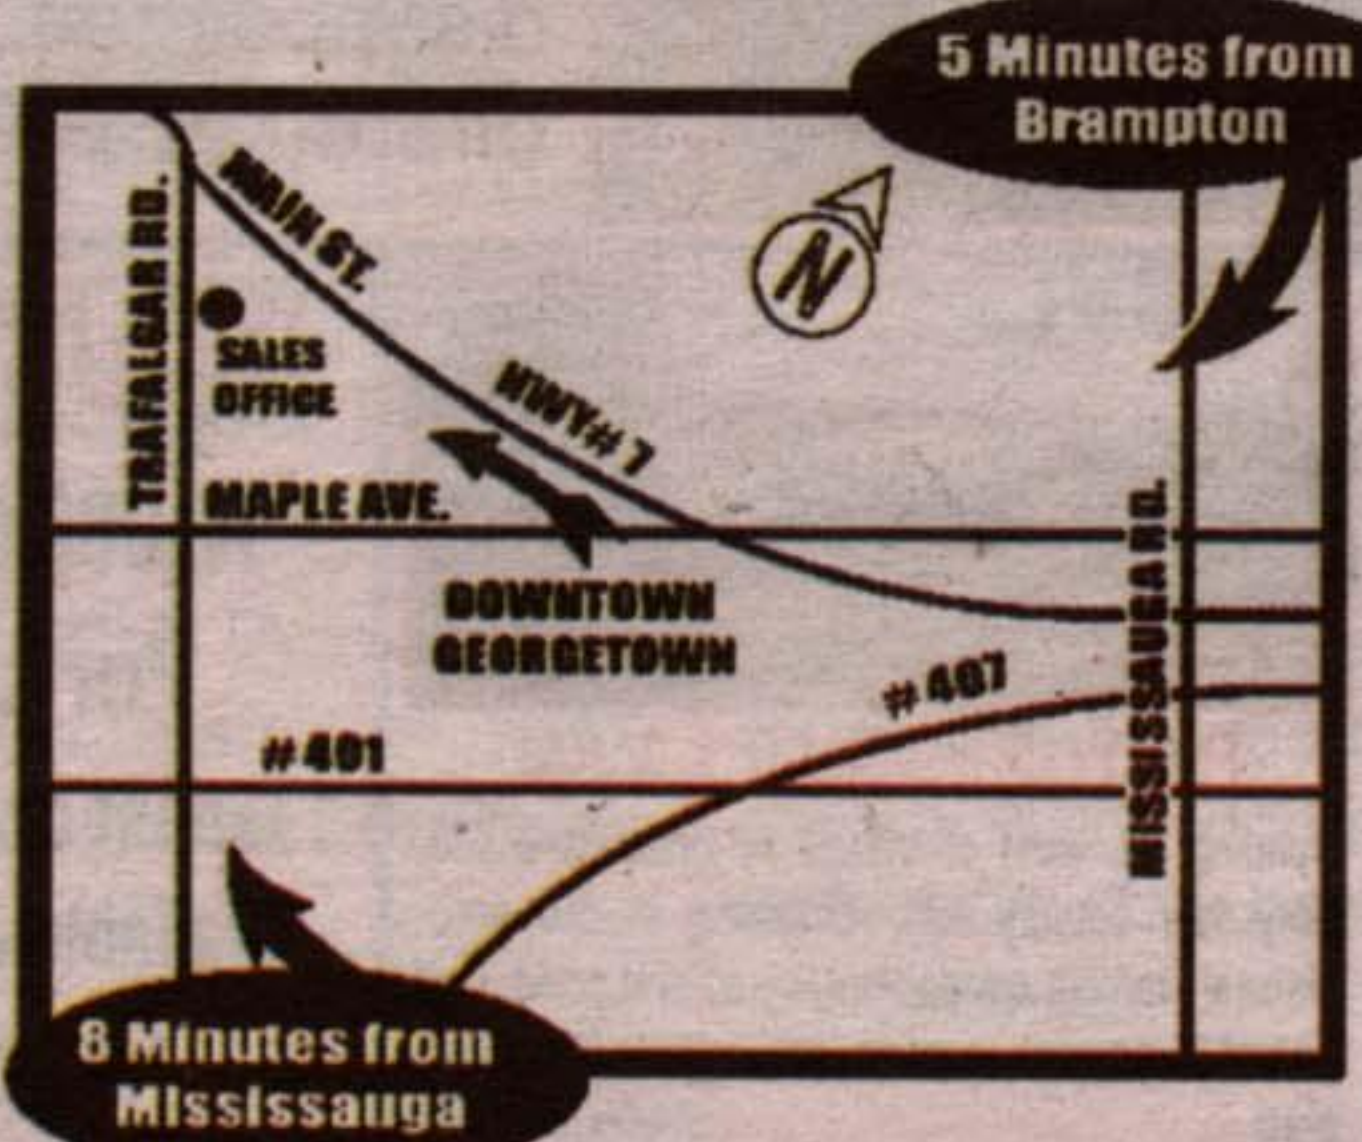

The Biggest & Best, Parade of 8 Model Homes!

Sunfield Homes 35' & 40' Fully Detached Homes from \$204,900*

A Must See!
Over 100 Innovative New Home Designs By Four Quality Home Builders.

Greenleaf Homes Detached Homes* from \$194,900

Beaverbrook Homes 48' and 40' Bungalow & Two Storey Homes from \$217,900*

Law Developments Townhomes from \$149,980 Detached from \$219,980

*Prices and Information correct at press time. \$8500 offer on selected homes with participating builders. Map not to scale. Artist Concepts. E. & O.E. ** linked underground. SALES OFFICE HOURS: Mon. to Wed. 3pm to 8pm* Weekends and Holidays 11am to 6pm.