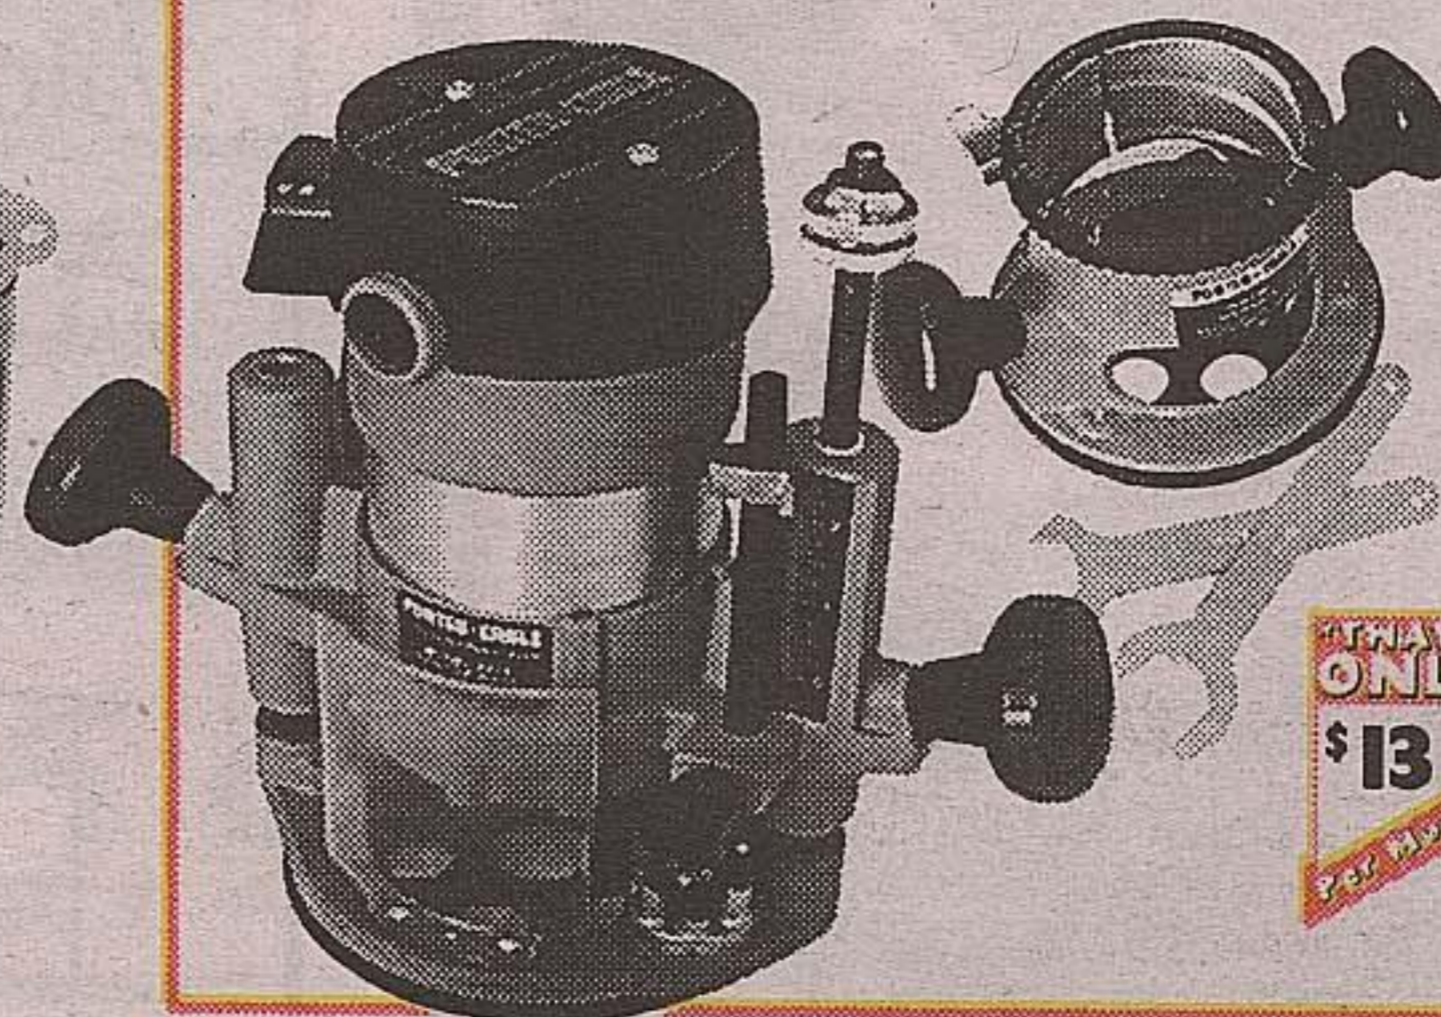

• Serialized collector's edition  
with commemorative case  
• 10.0 AMP motor with dual  
speed 0-3200 SPM control  
6537-75 (160903)

**PORTER-CABLE**

**\$298**

**Plunge Router Kit  
1 1/2 HP Combo**

• 10 AMPS, 23 000 RPM  
• Heavy duty case,  
fixed base included  
693PK (427145)