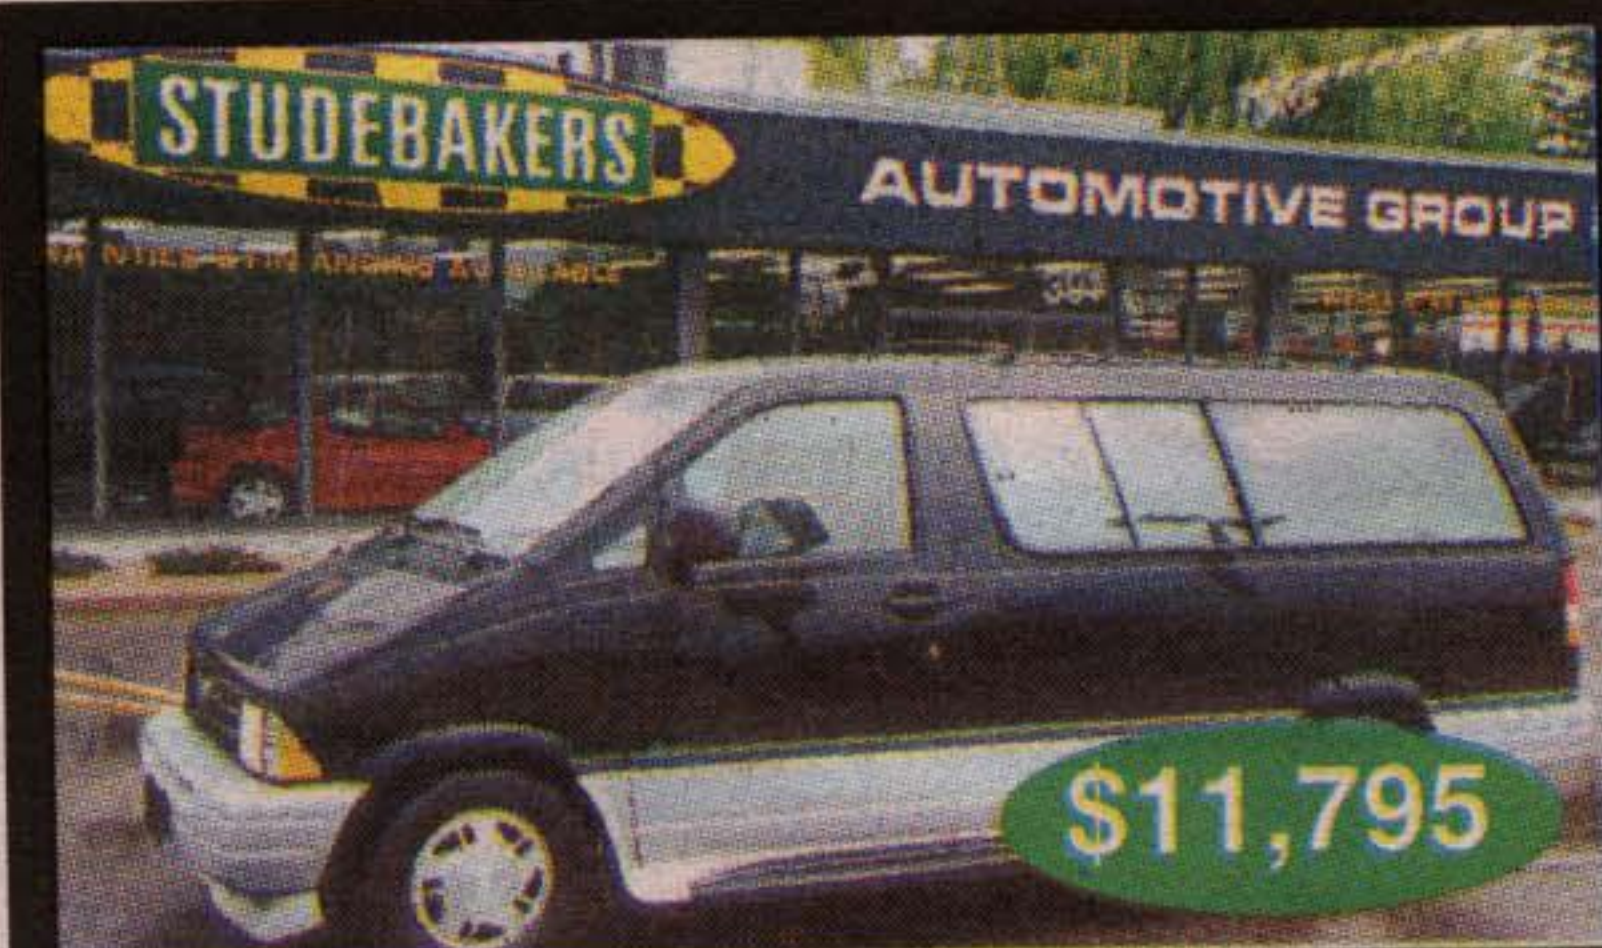

SALES • SERVICE • LEASING
391 MAIN ST. N (HWY #10) BRAMPTON

905-450-3761

**INVENTORY
CHANGES DAILY**

\$11,795

1995 FORD AEROSPORT XLT EXTENDED
4.0 v6, air, tilt, cruise, cass., p/windows, p/locks, p/mirrors, Quad seats, rear bench folds into a bed. Black and silver in colour. Must See.

\$10,495

1995 FORD AEROSPORT XLT
3.0 v6, air, tilt, cruise, cass., p/windows, p/locks, p/mirrors, two-tone paint black on silver or navy and silver in colour. 96,000 km. Your choice. Must see. Super Buy. **CHOICE OF TWO**

\$15,995

1996 FORD WINDSTAR GL
3.8 v6, 200 h.p., air, tilt, cruise, cass., p/windows, p/locks, p/mirrors, Quad seats, tinted windows, Champagne in colour, roof rack. Must See. Super Buy.

\$15,995

1997 DODGE CARAVAN SE
3.0 v6, air, tilt, cruise, cass., p/windows, p/locks, p/mirrors, green in colour, 69,000 km. Excellent cond. Super Buy. Compare.

\$14,795

1996 PLYMOUTH GRAND VOYAGER
3.0 v6, air, cass., roof rack, 63,000 km. Rosewood in colour. This van is a base unit. Priced to sell. Excellent cond.

\$14,495

1996 CHEV ASTRO EXTENDED CARGO
4.3 V6, air, tilt, cruise, cass., p/windows, p/locks. White in colour. No rear windows, private and secure. - Compare. Super Buy.