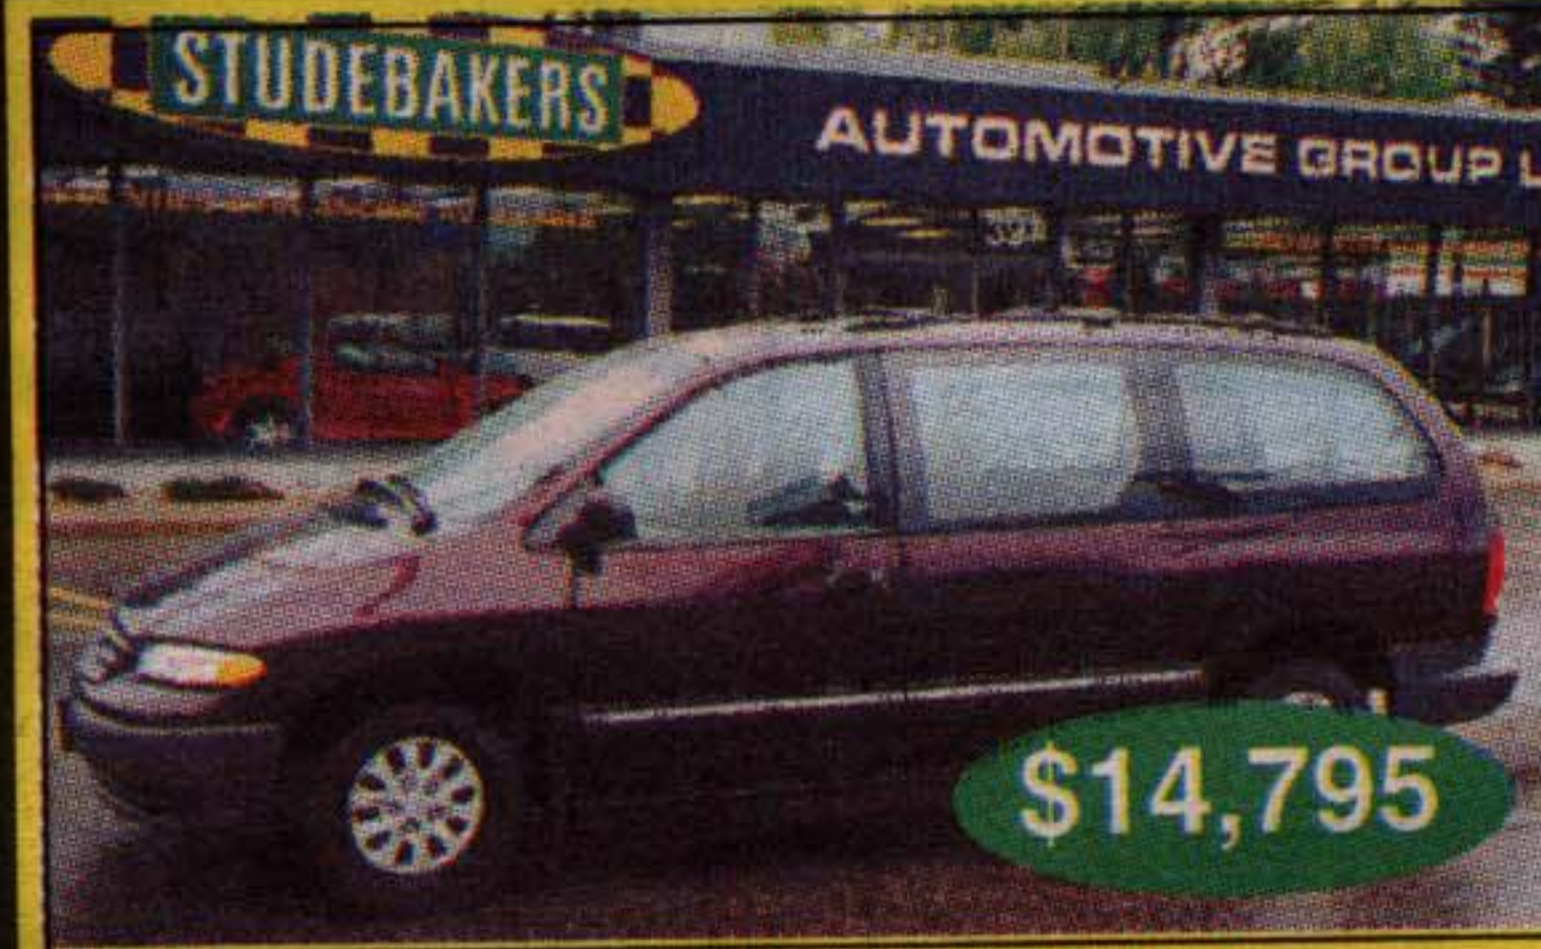

\$10,495

1995 FORD AEROSPORT XLT
3.0 v6, air, tilt, cruise, cass., p/windows, p/locks, p/mirrors, two-tone paint black on silver or navy and silver in colour. 96,000 km. Your choice. Must see. Super Buy. **CHOICE OF TWO**

\$15,995

1996 FORD WINDSTAR GL
3.8 v6, 200 h.p., air, tilt, cruise, cass., p/windows, p/locks, p/mirrors, Quad seats, tinted windows, Champagne in colour, roof rack. Must See. Super Buy.

\$15,995

1997 DODGE CARAVAN SE
3.0 v6, air, tilt, cruise, cass., p/windows, p/locks, p/mirrors, green in colour, 69,000 km. Excellent cond. Super Buy. Compare.

\$15,495

1997 DODGE CARAVAN RALLYE
3.3 v6, air, tilt, cruise, cass., p/windows, p/locks, p/mirrors, keyless entry, dual doors. Teal in colour. Super Buy.

\$11,995

1996 DODGE CARAVAN
3.0 v6, air, tilt, cruise, cass., p/locks, p/mirrors, tinted windows, roof rack. Teal in colour. Excellent cond. Super Buy.

\$14,795

1996 PLYMOUTH GRAND VOYAGER
3.0 v6, air, cass., roof rack, 63,000 km. Rosewood in colour. This van is a base unit. Priced to sell. Excellent cond.

\$14,495

1996 CHEV ASTRO EXTENDED CARGO
4.3 V6, air, tilt, cruise, cass., p/windows, p/locks. White in colour. No rear windows, private and secure. - Compare. Super Buy.