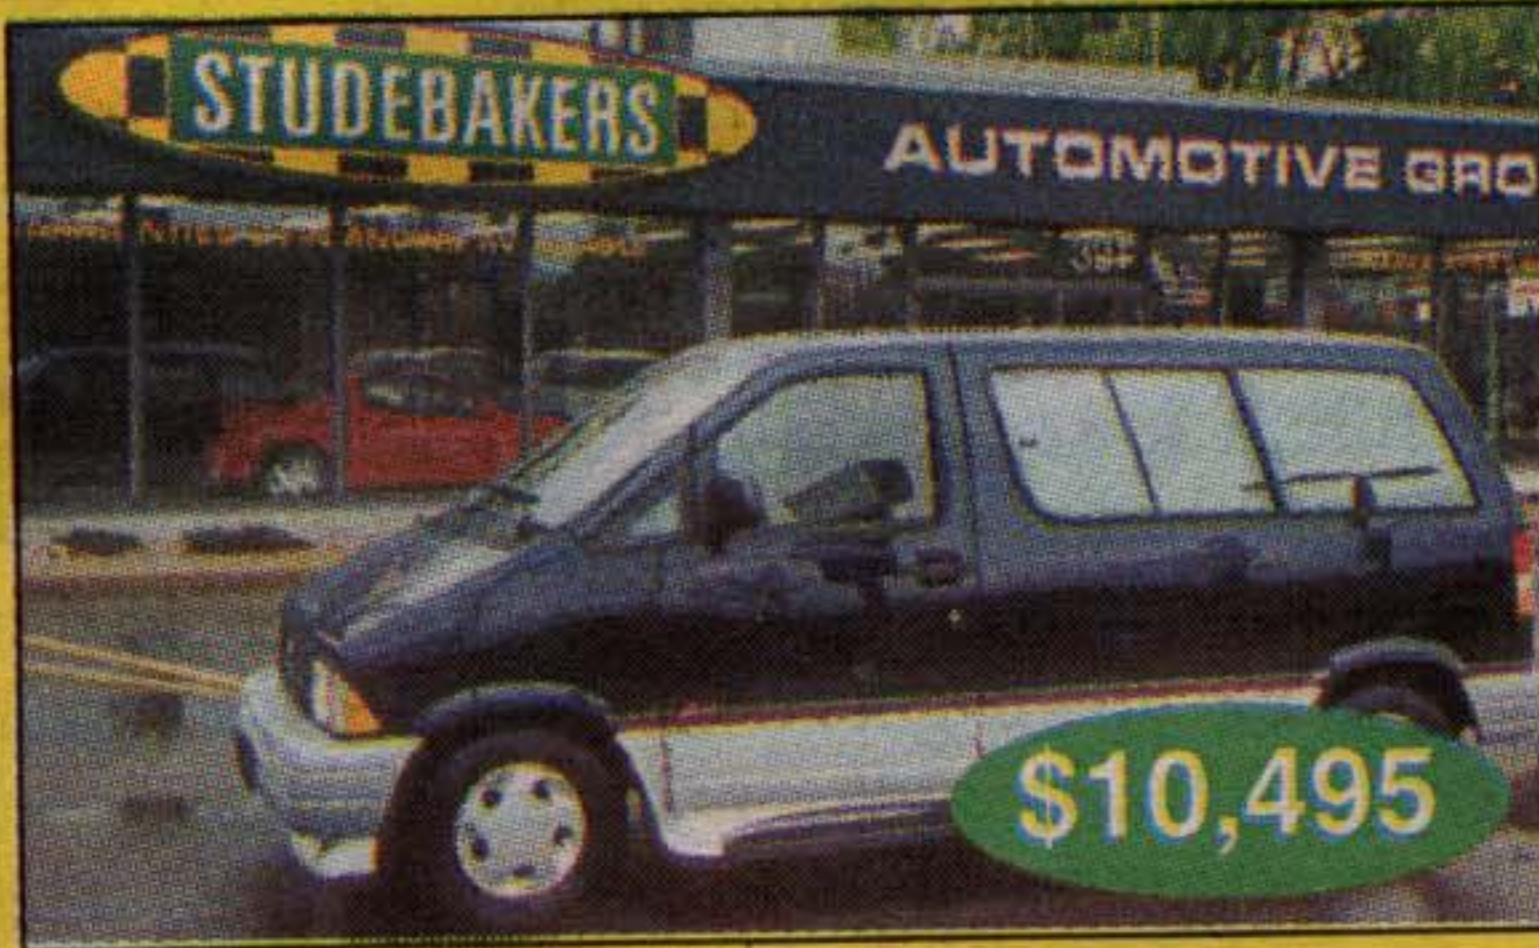

SALES • SERVICE • LEASING
391 MAIN ST. N (HWY #10) BRAMPTON

905-450-3761

**INVENTORY
CHANGES DAILY**

\$11,795

1995 FORD AEROSPORT XLT EXTENDED
4.0 v6, air, tilt, cruise, cass., p/windows, p/locks, p/mirrors, Quad seats, rear bench folds into a bed. Black and silver in colour. Must See.

\$10,495

1995 FORD AEROSPORT XLT
3.0 v6, air, tilt, cruise, cass., p/windows, p/locks, p/mirrors, two-tone paint black on silver or navy and silver in colour. 96,000 km. Your choice. Must see. Super Buy. **CHOICE OF TWO**

\$14,995

1996 FORD WINDSTAR GL
3.8 v6, 200 h.p., air, tilt, cruise, cass., p/windows, p/locks, p/mirrors, Quad seats, tinted windows, roof rack, keyless entry. Alloy mag wheels. Champagne in colour. **Others to choose from**

\$15,995

1996 FORD WINDSTAR GL
3.8 v6, 200 h.p., air, tilt, cruise, cass., p/windows, p/locks, p/mirrors, Quad seats, tinted windows, Champagne in colour, roof rack. Must See. Super Buy.

\$15,995

1997 DODGE CARAVAN SE
3.0 v6, air, tilt, cruise, cass., p/windows, p/locks, p/mirrors, green in colour, 69,000 km. Excellent cond. Super Buy. Compare.