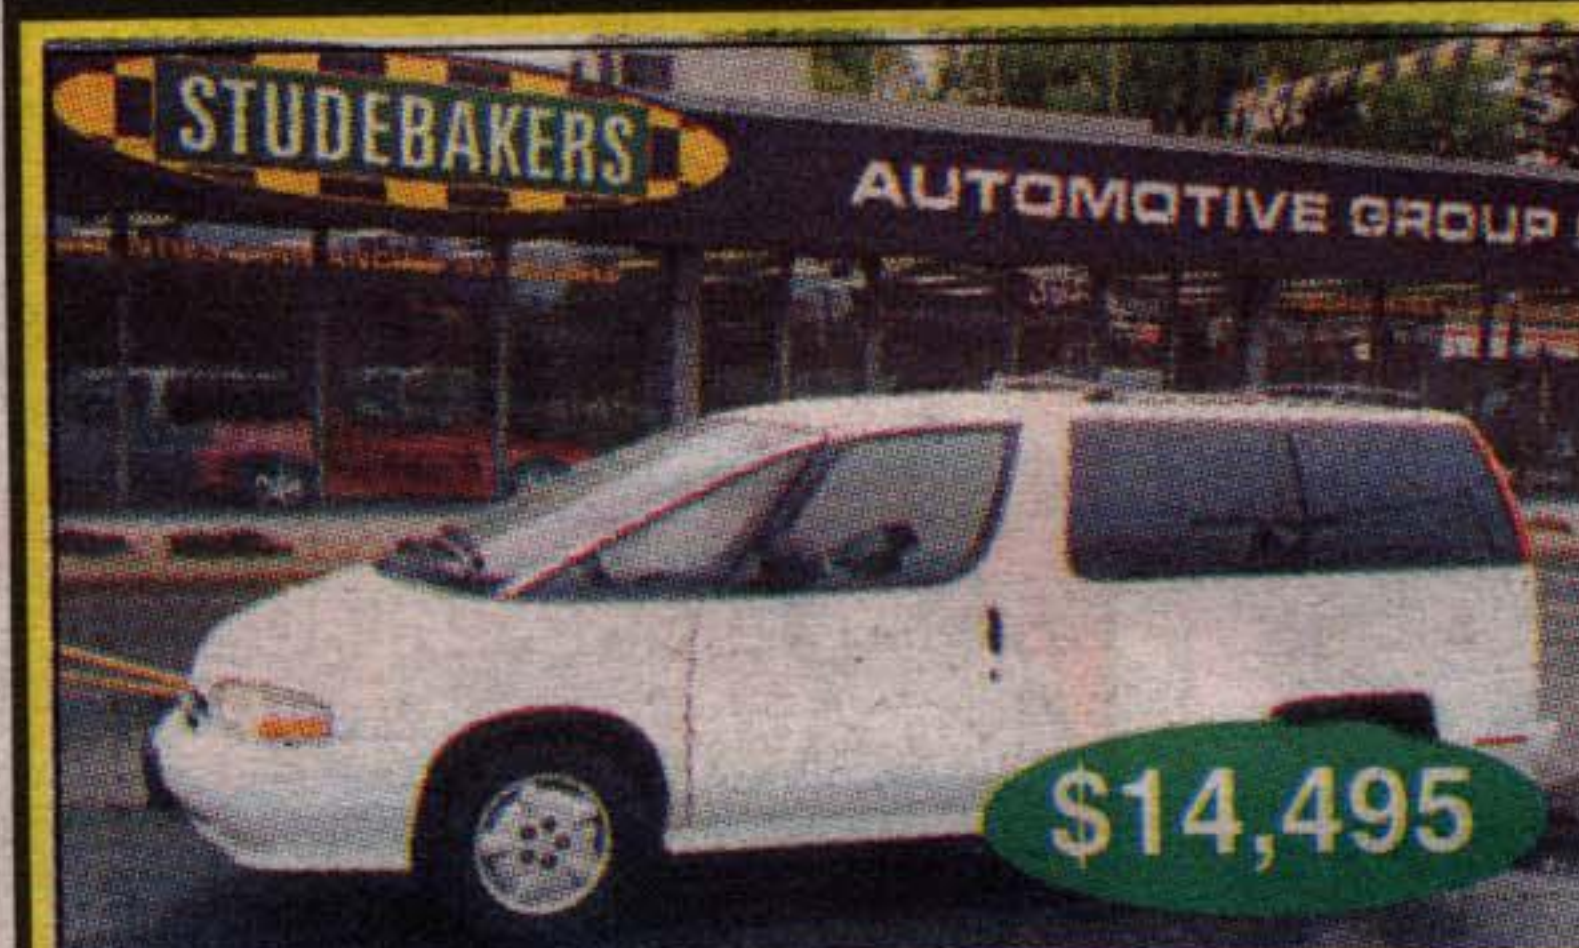

\$15,995

1996 FORD WINDSTAR GL
3.8 v6, 200 h.p., air, tilt, cruise, cass., p/windows, p/locks, p/mirrors, Quad seats, tinted windows, Champagne in colour, roof rack. Must See. Super Buy.

\$15,995

1997 DODGE CARAVAN SE
3.0 v6, air, tilt, cruise, cass., p/windows, p/locks, p/mirrors, green in colour, 69,000 km. Excellent cond. Super Buy. Compare.

\$15,495

1997 DODGE CARAVAN RALLYE
3.3 v6, air, tilt, cruise, cass., p/windows, p/locks, p/mirrors, keyless entry, dual doors. Teal in colour. Super Buy.

\$11,995

1996 DODGE CARAVAN
3.0 v6, air, tilt, cruise, cass., p/locks, p/mirrors, tinted windows, roof rack. Teal in colour. Excellent cond. Super Buy.

\$14,795

1996 PLYMOUTH GRAND VOYAGER
3.0 v6, air, cass., roof rack, 63,000 km. Rosewood in colour. This van is a base unit. Priced to sell. Excellent cond.

\$14,495

1996 CHEV ASTRO EXTENDED CARGO
4.3 V6, air, tilt, cruise, cass., p/windows, p/locks. White in colour. No rear windows, private and secure. - Compare. Super Buy.