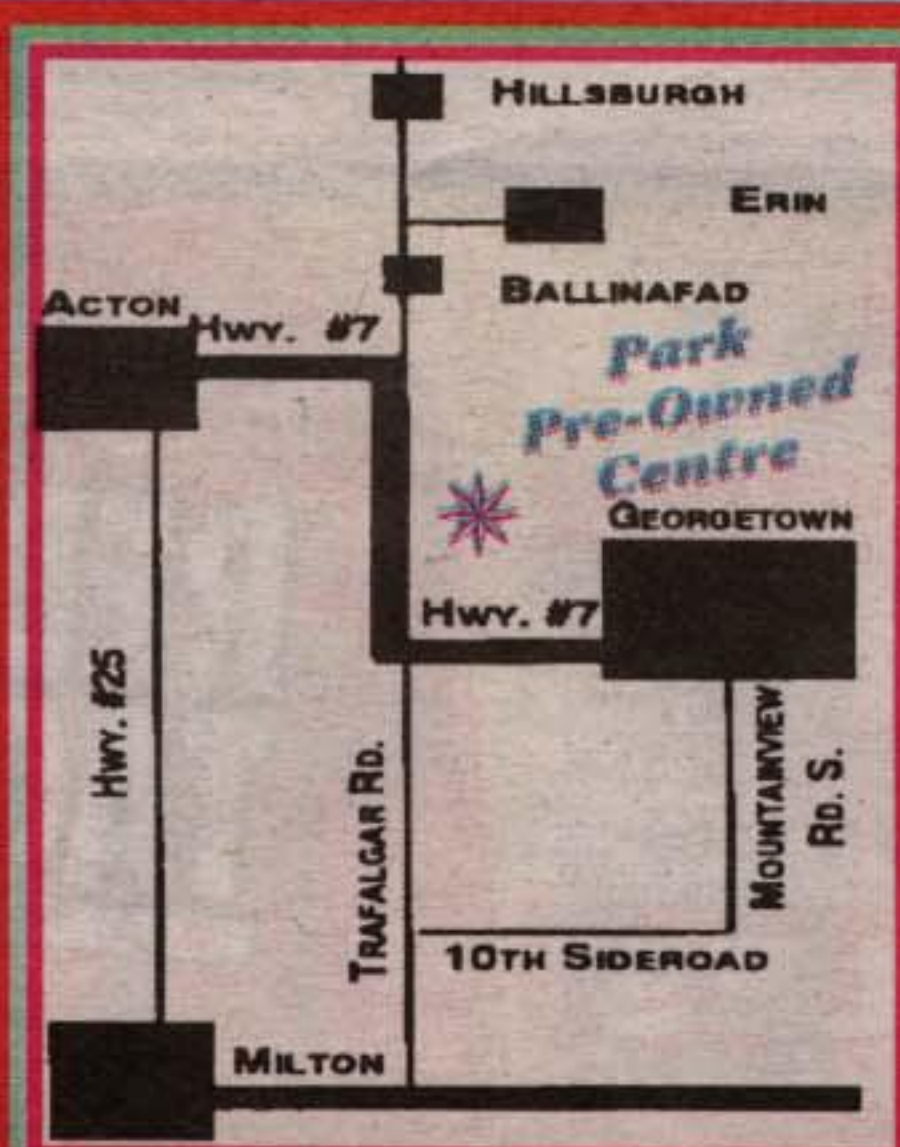

- ✓36 Month Lease
- ✓No Extra Charges
- ✓ALL APPLICABLE TAXES INCLUDED
- ✓O.A.C.

Over 75 Pre-Owned Cars & Trucks to Choose From!

On Highway #7 between Georgetown & Acton

PARK LINCOLN-MERCURY

877-2261

YOU WILL BE SATISFIED!