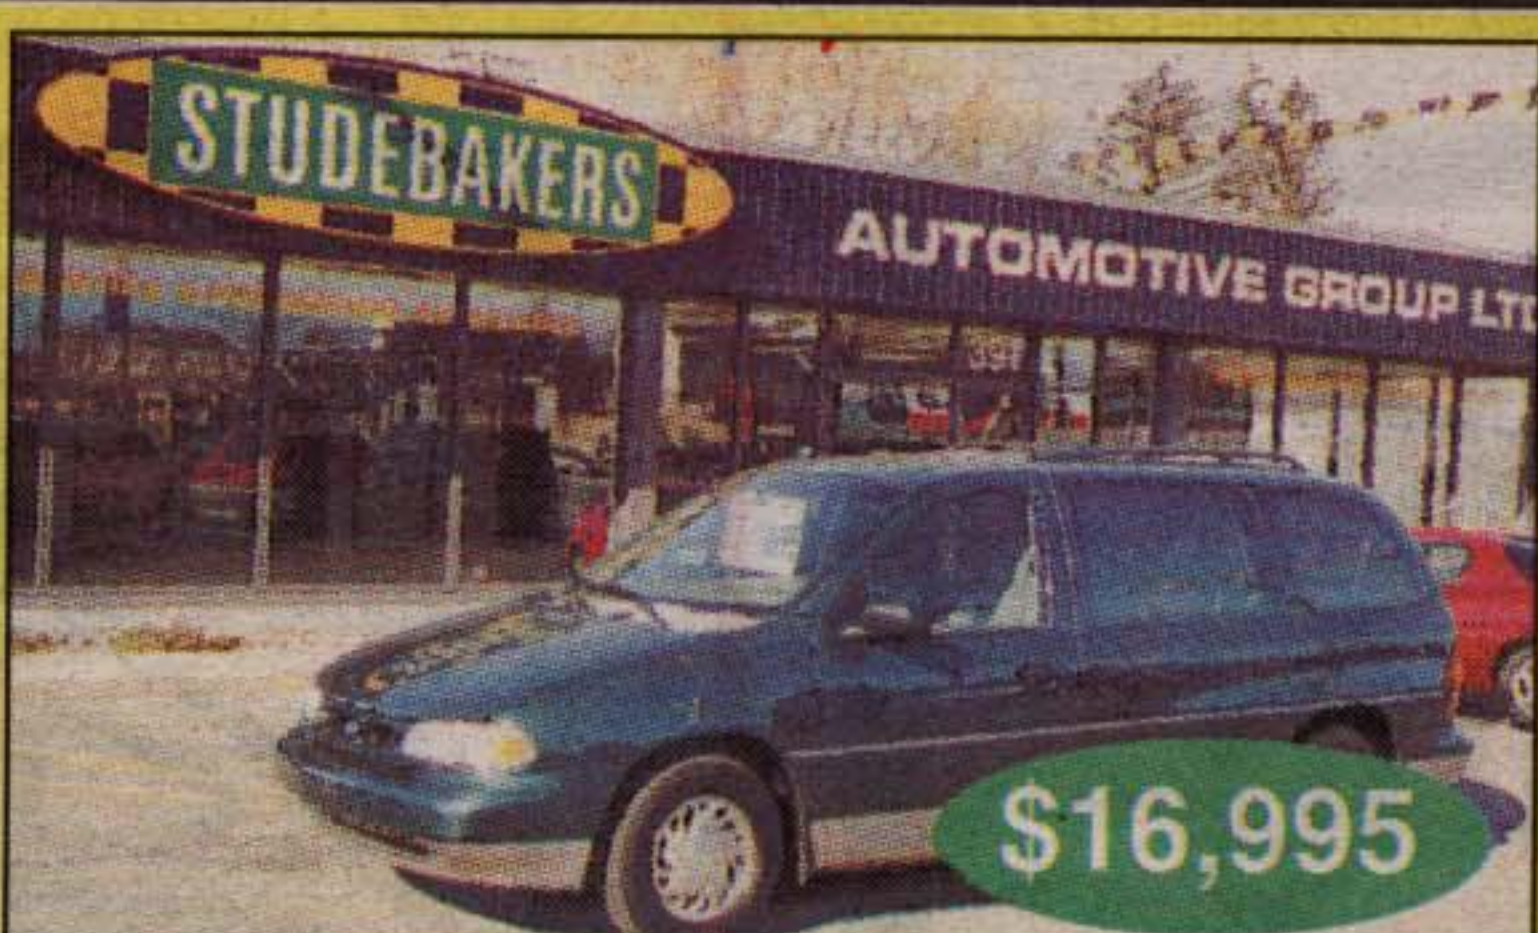

SALES • SERVICE • LEASING
 391 MAIN ST. N (HWY #10) BRAMPTON
905-450-3761

**INVENTORY
CHANGES DAILY**

1998 FORD WINDSTAR GL

3.8 V6, 200 hp, air, tilt, cruise, cass., p/windows, p/locks, p/mirrors. Burg. in colour. 78,000 km.

\$16,995

1997 FORD WINDSTAR GL

3.8 v6, 200 hp, air, tilt, cruise, cass., p/windows, p/locks, p/mirrors, Quad seats, Alloy wheels, rear heat and A/C, keyless entry, two tone paint, green and silver. Very clean 68,000 km.

\$16,995

1996 FORD AEROSPORT

3.0 v6, air, cass., 7 pass., two-tone paint green and silver, only 52,000 kms. Factory warranty.

\$12,495

1995 PLYMOUTH GRAND VOYAGER SE

3.3 v6, air, tilt, cruise, cass., p/windows, p/locks, p/mirrors. Keyless entry, green in colour, only 44,491 km.