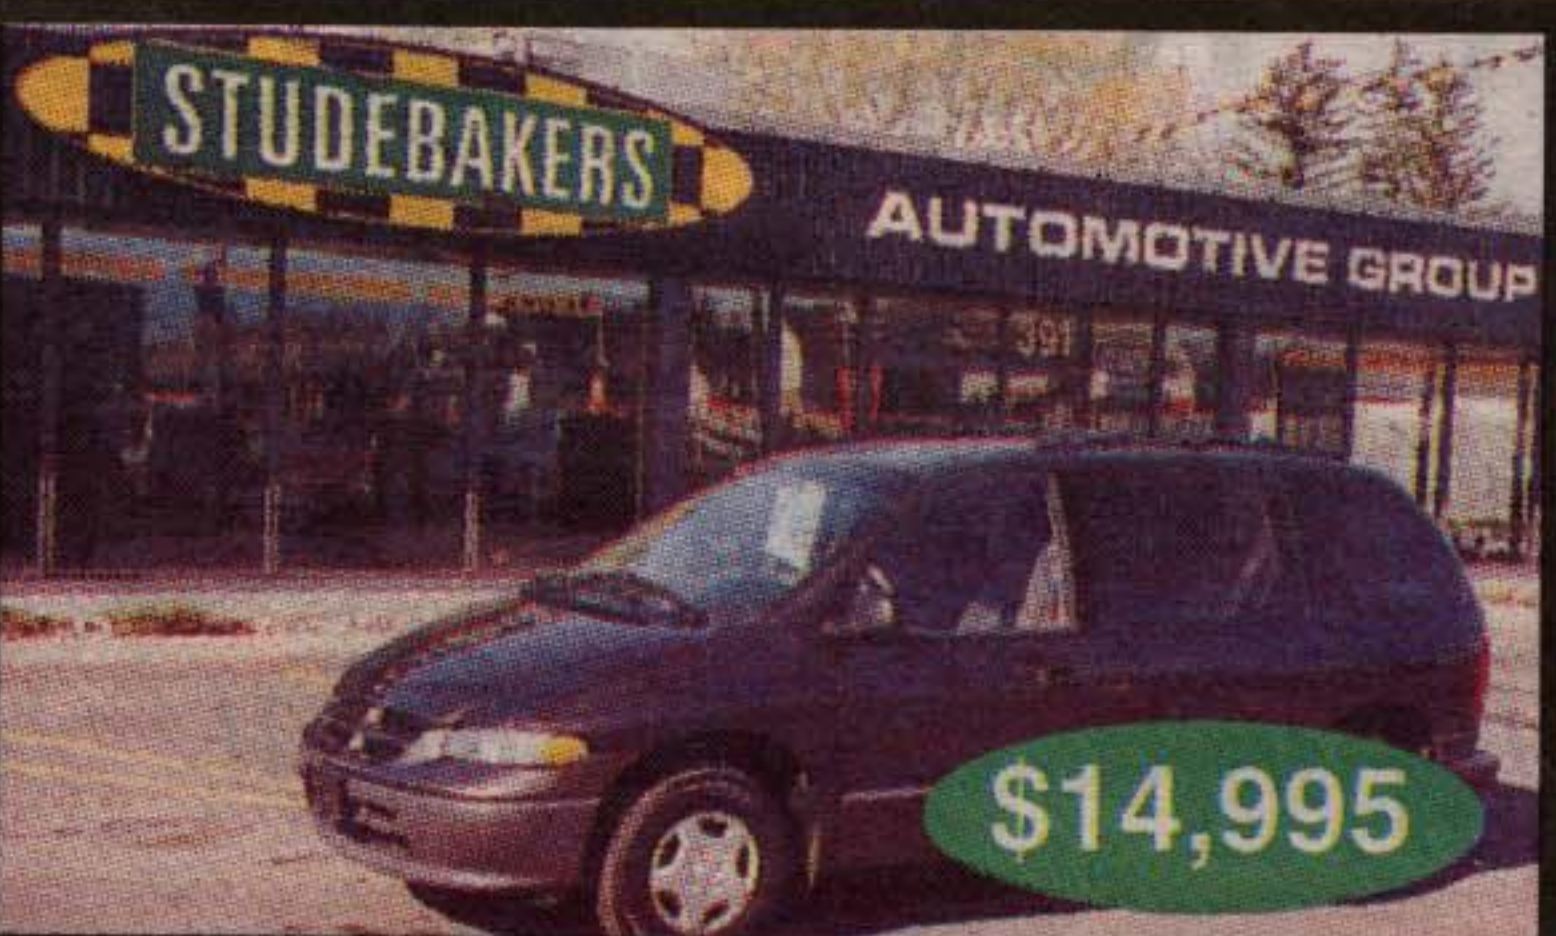

\$16,995

1997 FORD WINDSTAR GL

3.8 v6, 200 hp, air, tilt, cruise, cass., p/windows, p/locks, p/mirrors, Quad seats, Alloy wheels, rear heat and A/C, keyless entry, two tone paint, green and silver. Very clean 68,000 km.

\$16,995

1996 FORD AEROSPORT

3.0 v6, air, cass., 7 pass., two-tone paint green and silver, only 52,000 kms. Factory warranty.

\$12,495

1995 PLYMOUTH GRAND VOYAGER SE

3.3 v6, air, tilt, cruise, cass., p/windows, p/locks, p/mirrors. Keyless entry, green in colour, only 44,491 km.

\$13,495

1996 DODGE CARAVAN

3.0 v6, air, cass., p/windows, rosewood in colour, 46,000 km. Factory warranty.

\$14,995

1997 DODGE CARAVAN

3.0 v6, air, cass., dual doors, iris in colour, 76,000 kms. Super buy.

\$15,495

1997 DODGE CARAVAN

3.0 v6, air, cass., tinted windows, 67,000 km. Taupe in colour.

\$14,995

1996 DODGE CARAVAN

3.0 V6, air, cass., tinted windows, 91,000 km. Dual doors, green in colour.

\$13,995

1997 DODGE CARAVAN