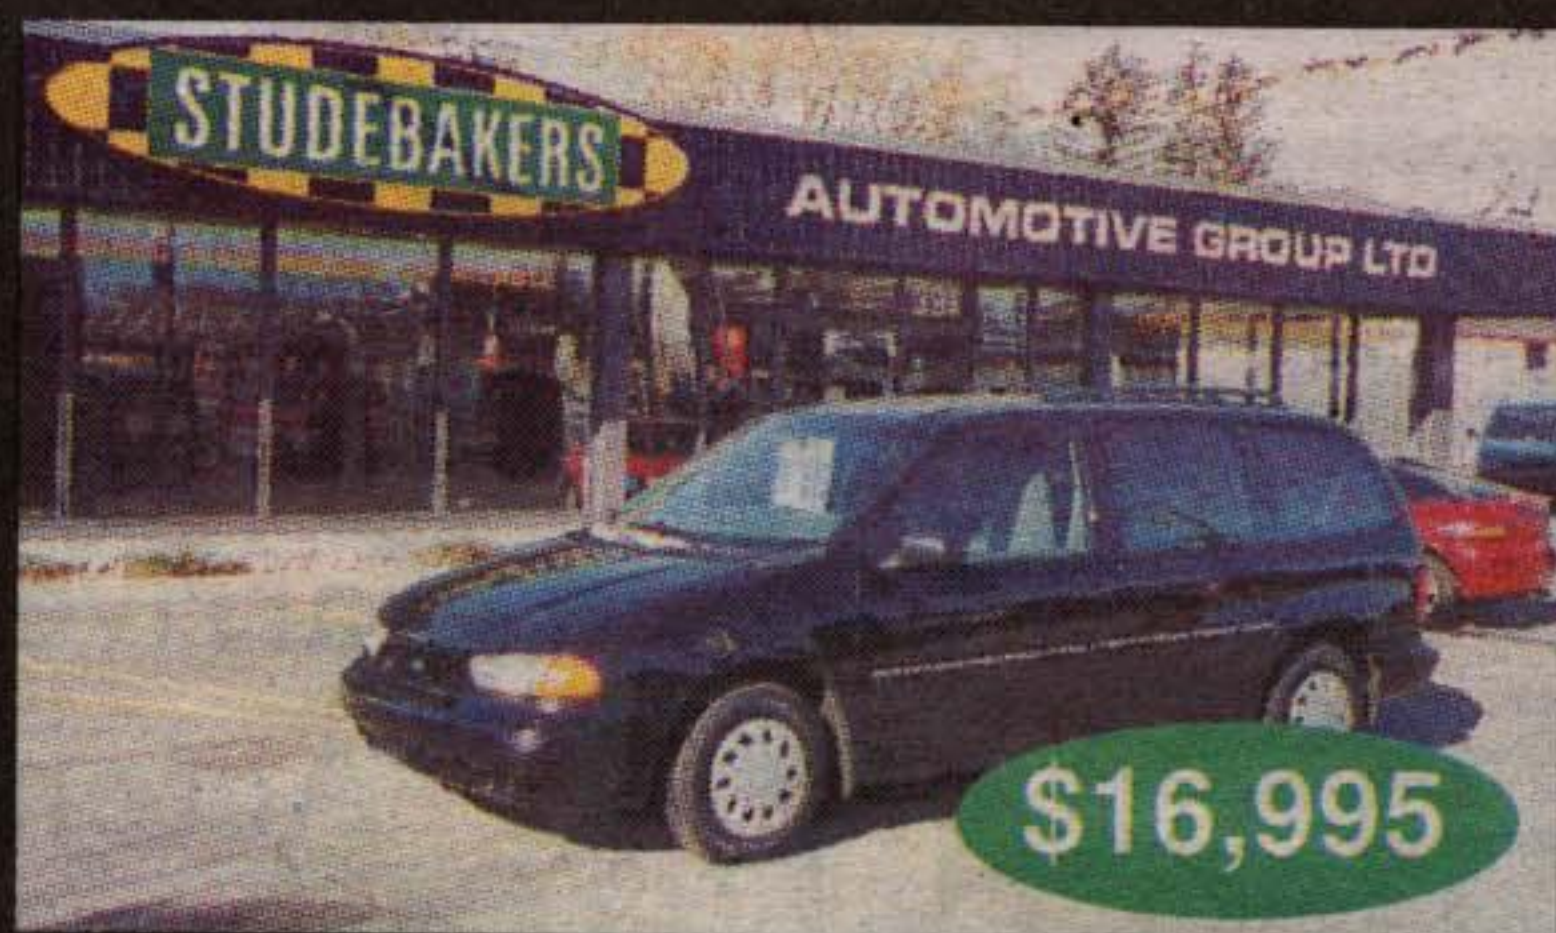

SALES • SERVICE • LEASING
 391 MAIN ST. N (HWY #10) BRAMPTON
905-450-3761

**INVENTORY
CHANGES DAILY**

1998 FORD WINDSTAR GL

3.8 V6, 200 hp, air, tilt, cruise, cass., p/windows, p/locks, p/mirrors. Burg. in colour. 78,000 km.

\$16,995

1997 FORD WINDSTAR GL

3.8 v6, 200 hp, air, tilt, cruise, cass., p/windows, p/locks, p/mirrors, Quad seats, Alloy wheels, rear heat and A/C, keyless entry, two tone paint, green and silver. Very clean 68,000 km.

\$16,995

1996 FORD AEROSPORT

3.0 v6, air, cass., 7 pass., two-tone paint green and silver, only 52,000 kms. Factory warranty.

\$12,495

1995 PLYMOUTH GRAND VOYAGER SE

3.3 v6, air, tilt, cruise, cass., p/windows, p/locks, p/mirrors. Keyless entry, green in colour, only 44,491 km.

\$13,495

1996 DODGE CARAVAN

3.0 v6, air, cass., p/windows, rosewood in colour, 46,000 km. Factory warranty.

\$14,995

1997 DODGE CARAVAN

3.0 v6, air, cass., dual doors, iris in colour, 76,000 kms. Super buy.