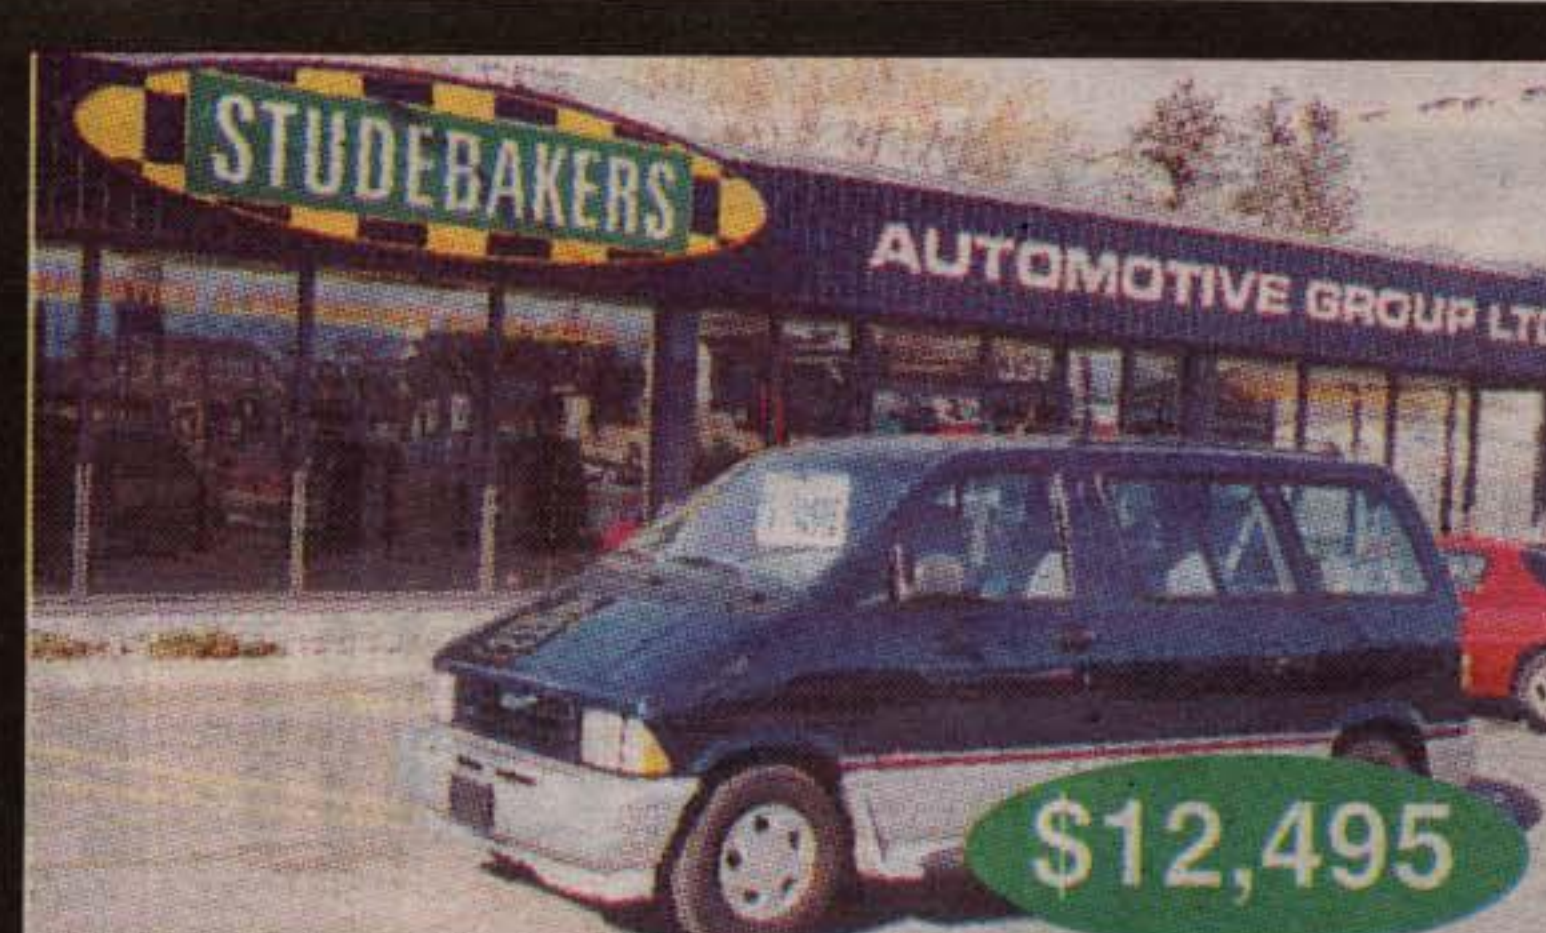

SALES • SERVICE • LEASING
 391 MAIN ST. N (HWY #10) BRAMPTON
905-450-3761

**INVENTORY
CHANGES DAILY**

1998 FORD WINDSTAR GL

3.8 V6, 200 hp, air, tilt, cruise, cass., p/windows, p/locks, p/mirrors. Burg. in colour. 78,000 km.

\$16,995

1997 FORD WINDSTAR GL

3.8 v6, 200 hp, air, tilt, cruise, cass., p/windows, p/locks, p/mirrors, Quad seats, Alloy wheels, rear heat and A/C, keyless entry, two tone paint, green and silver. Very clean 68,000 km.

\$16,995

1996 FORD AEROSPORT

3.0 v6, air, cass., 7 pass., two-tone paint green and silver, only 52,000 kms. Factory warranty.

\$12,495

1995 PLYMOUTH GRAND VOYAGER SE

3.3 v6, air, tilt, cruise, cass., p/windows, p/locks, p/mirrors. Keyless entry, green in colour, only 44,491 km.

\$13,495

1996 DODGE CARAVAN

3.0 v6, air, cass., p/windows, rosewood in colour, 46,000 km. Factory warranty.

\$14,995

1997 DODGE CARAVAN

3.0 v6, air, cass., dual doors, iris in colour, 76,000 kms. Super buy.