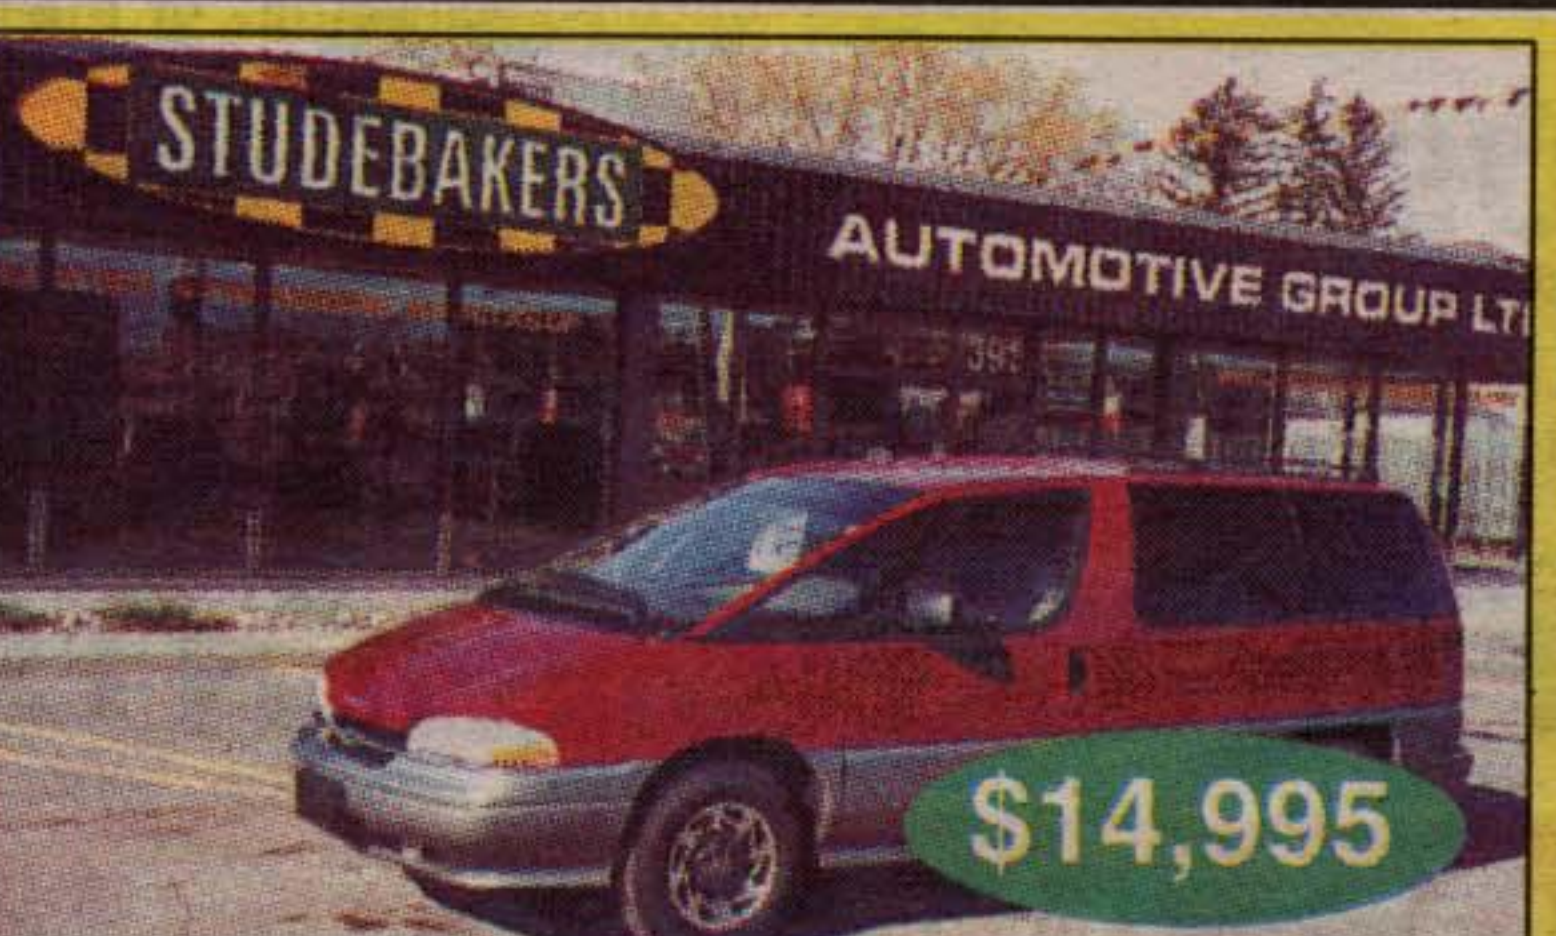

1996 CHEV LUMINA A.P.V.

3.4 v6, air, tilt, cruise, cass., p/windows, p/locks, p/mirrors, p/seat. CD player, Alloy wheels, p/sliding door, keyless entry, roof rack, 81,000 km. Two tone paint, candy apple red with grey. New tires.

$14,995