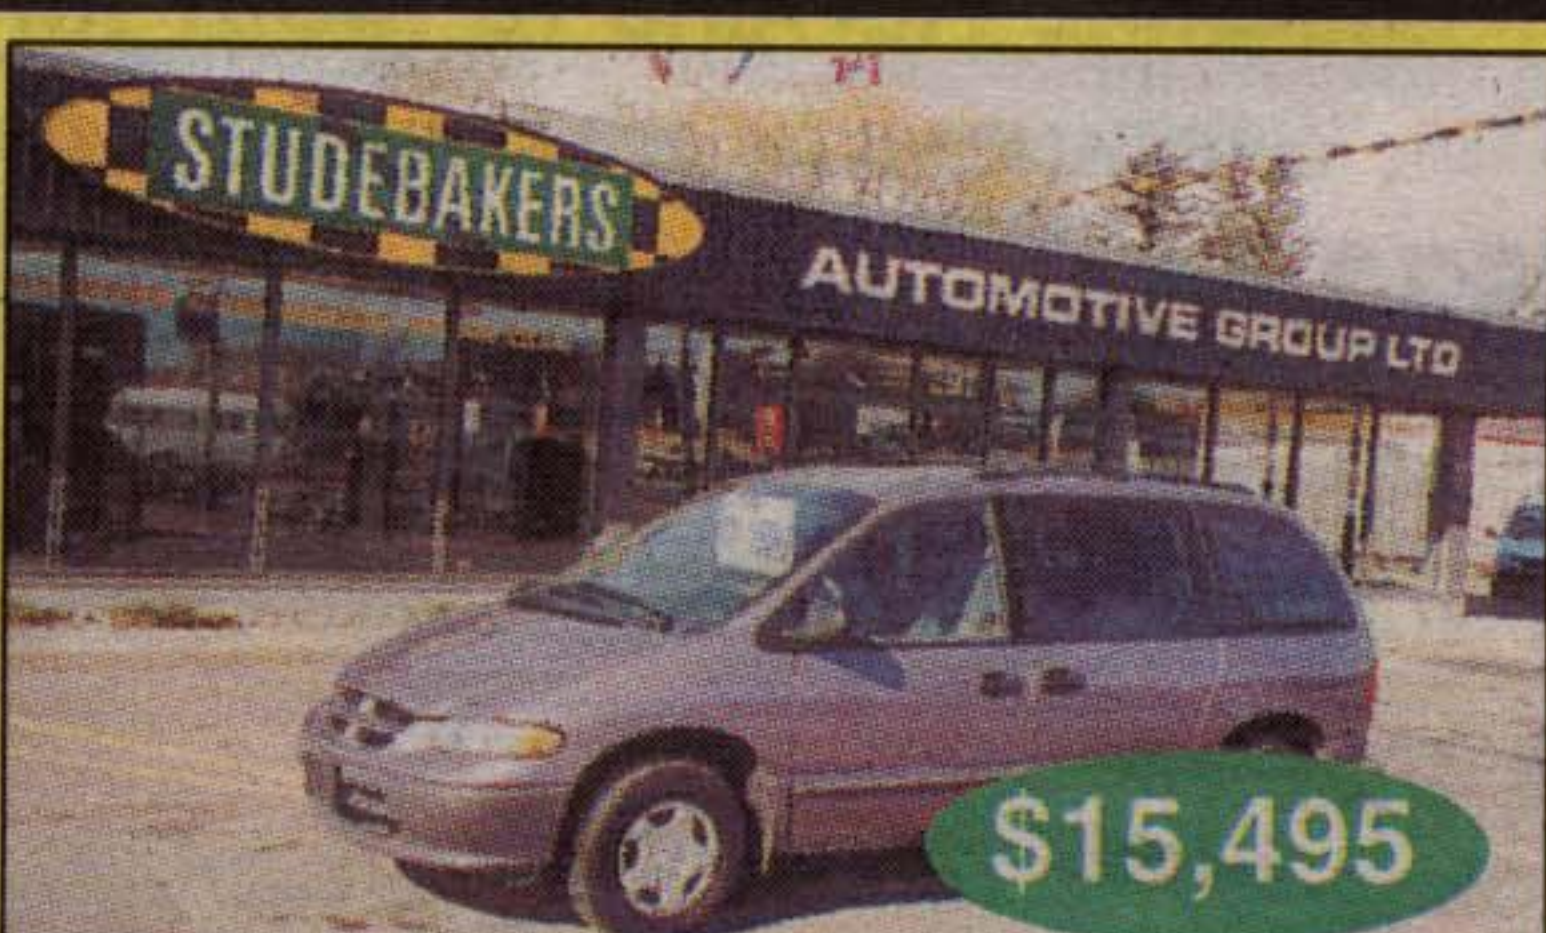

SALES • SERVICE • LEASING
 391 MAIN ST. N (HWY #10) BRAMPTON
905-450-3761

**INVENTORY
CHANGES DAILY**

1998 FORD WINDSTAR GL

3.8 V6, 200 hp, air, tilt, cruise, cass., p/windows, p/locks, p/mirrors. Burg. in colour. 78,000 km.

\$16,995

1997 FORD WINDSTAR GL

3.8 v6, 200 hp, air, tilt, cruise, cass., p/windows, p/locks, p/mirrors, Quad seats, Alloy wheels, rear heat and A/C, keyless entry, two tone paint, green and silver. Very clean 68,000 km.

\$16,995

1996 FORD AEROSPORT

3.0 v6, air, cass., 7 pass., two-tone paint green and silver, only 52,000 kms. Factory warranty.

\$12,495

1995 PLYMOUTH GRAND VOYAGER SE

3.3 v6, air, tilt, cruise, cass., p/windows, p/locks, p/mirrors. Keyless entry, green in colour, only 44,491 km.

\$13,495

1996 DODGE CARAVAN

3.0 v6, air, cass., p/windows, rosewood in colour, 46,000 km. Factory warranty.

\$14,995

1997 DODGE CARAVAN

3.0 v6, air, cass., dual doors, iris in colour, 76,000 kms. Super buy.