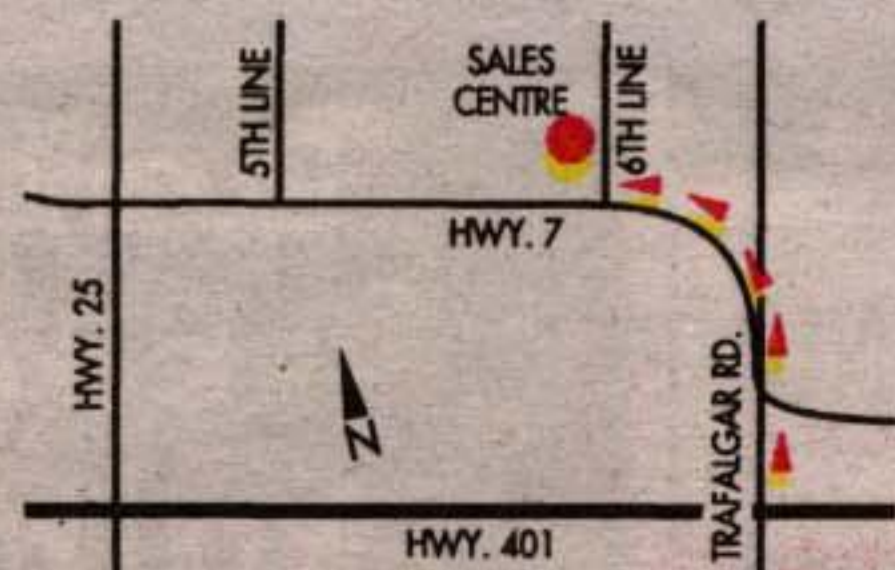

HALTON HILLS/
GEORGETOWN

**ONLY
2 LOTS
LEFT!**

Manchester 'A' 3050 sq. ft.

- Lots up to 2.4 acres • 2-storey designs • Stone, brick & wood exteriors
- 9' main floor ceilings • Casement windows • Lavish ensuites • Ceramic flooring
- Security system • Triple car garages • Adjacent to the Niagara Escarpment, the Bruce Trail and Silver Creek Conservation Lands • 4 golf courses nearby
- Convenient to Hwys 7, 407, 401 and Georgetown amenities

2 acre lots from **\$357,900**
from 2745 sq. ft. up to 3415 sq. ft.

Mon-Wed: 1-8 pm • Thurs & Fri: Closed • Sat, Sun & Hol: 11am-6 pm (905) 877-5408 www.ballantryhomes.com

Canada Brick "The Real McCoy"