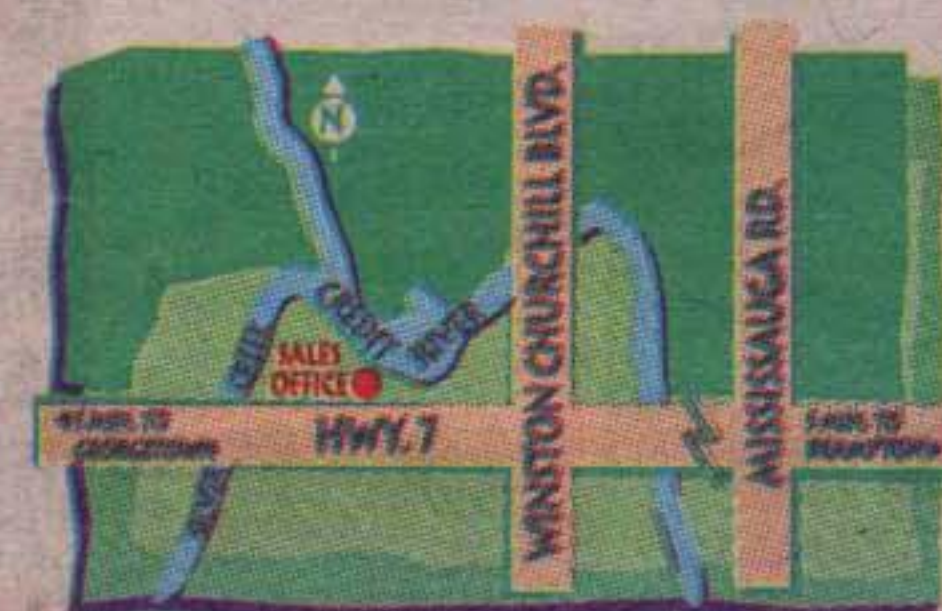

SALES OFFICE HOURS:
Mon.-Thur.: 1-8 pm
Fri.: By Appointment
Sat. & Sun.: 11-6 pm