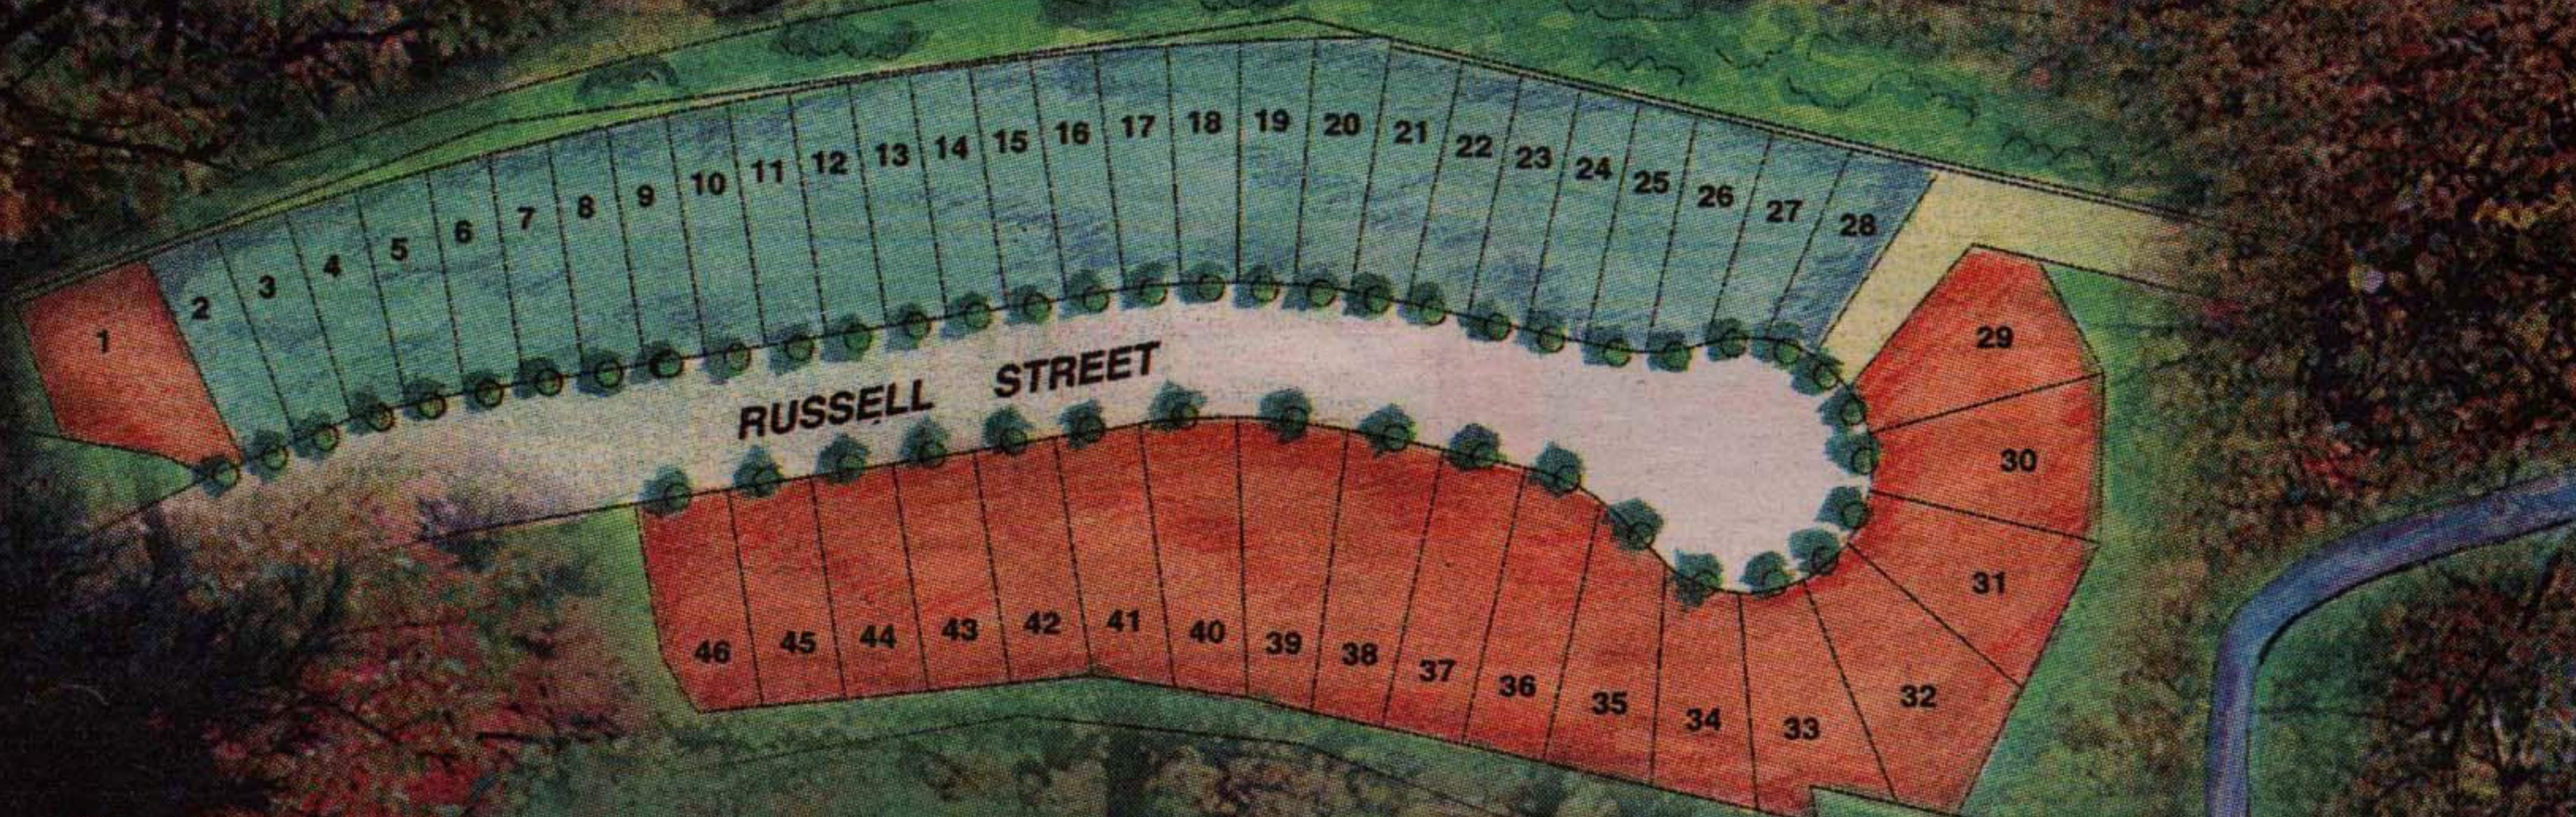

GRAND PREVIEW OPENING

the finest location in Georgetown

OVERLOOKING THE RIVER & RAVINE

GRAND PREVIEW BONUS
4 FREE APPLIANCES OR \$4000 TOWARDS UPGRADES

THE EDGEWATER 1688 SQ.FT.

FALLING WATER

Final Release of spectacular 40' cul-de-sac lots backing onto the forest, river and ravine

\$232,990

from

Other models available on 30' lots

\$179,990

from

Fallingwater by Menkes next to the charming Village of Norval between Georgetown & Brampton, a community with the finest cul-de-sac, river and ravine lots in Brampton, Georgetown, and Mississauga.

OPEN THIS
SATURDAY 11:00 AM
1-888-539-4444

SALES OFFICE HOURS:
 Mon.-Thur.: 1-8 pm
 Fri.: By Appointment
 Sat. & Sun.: 11-6 pm