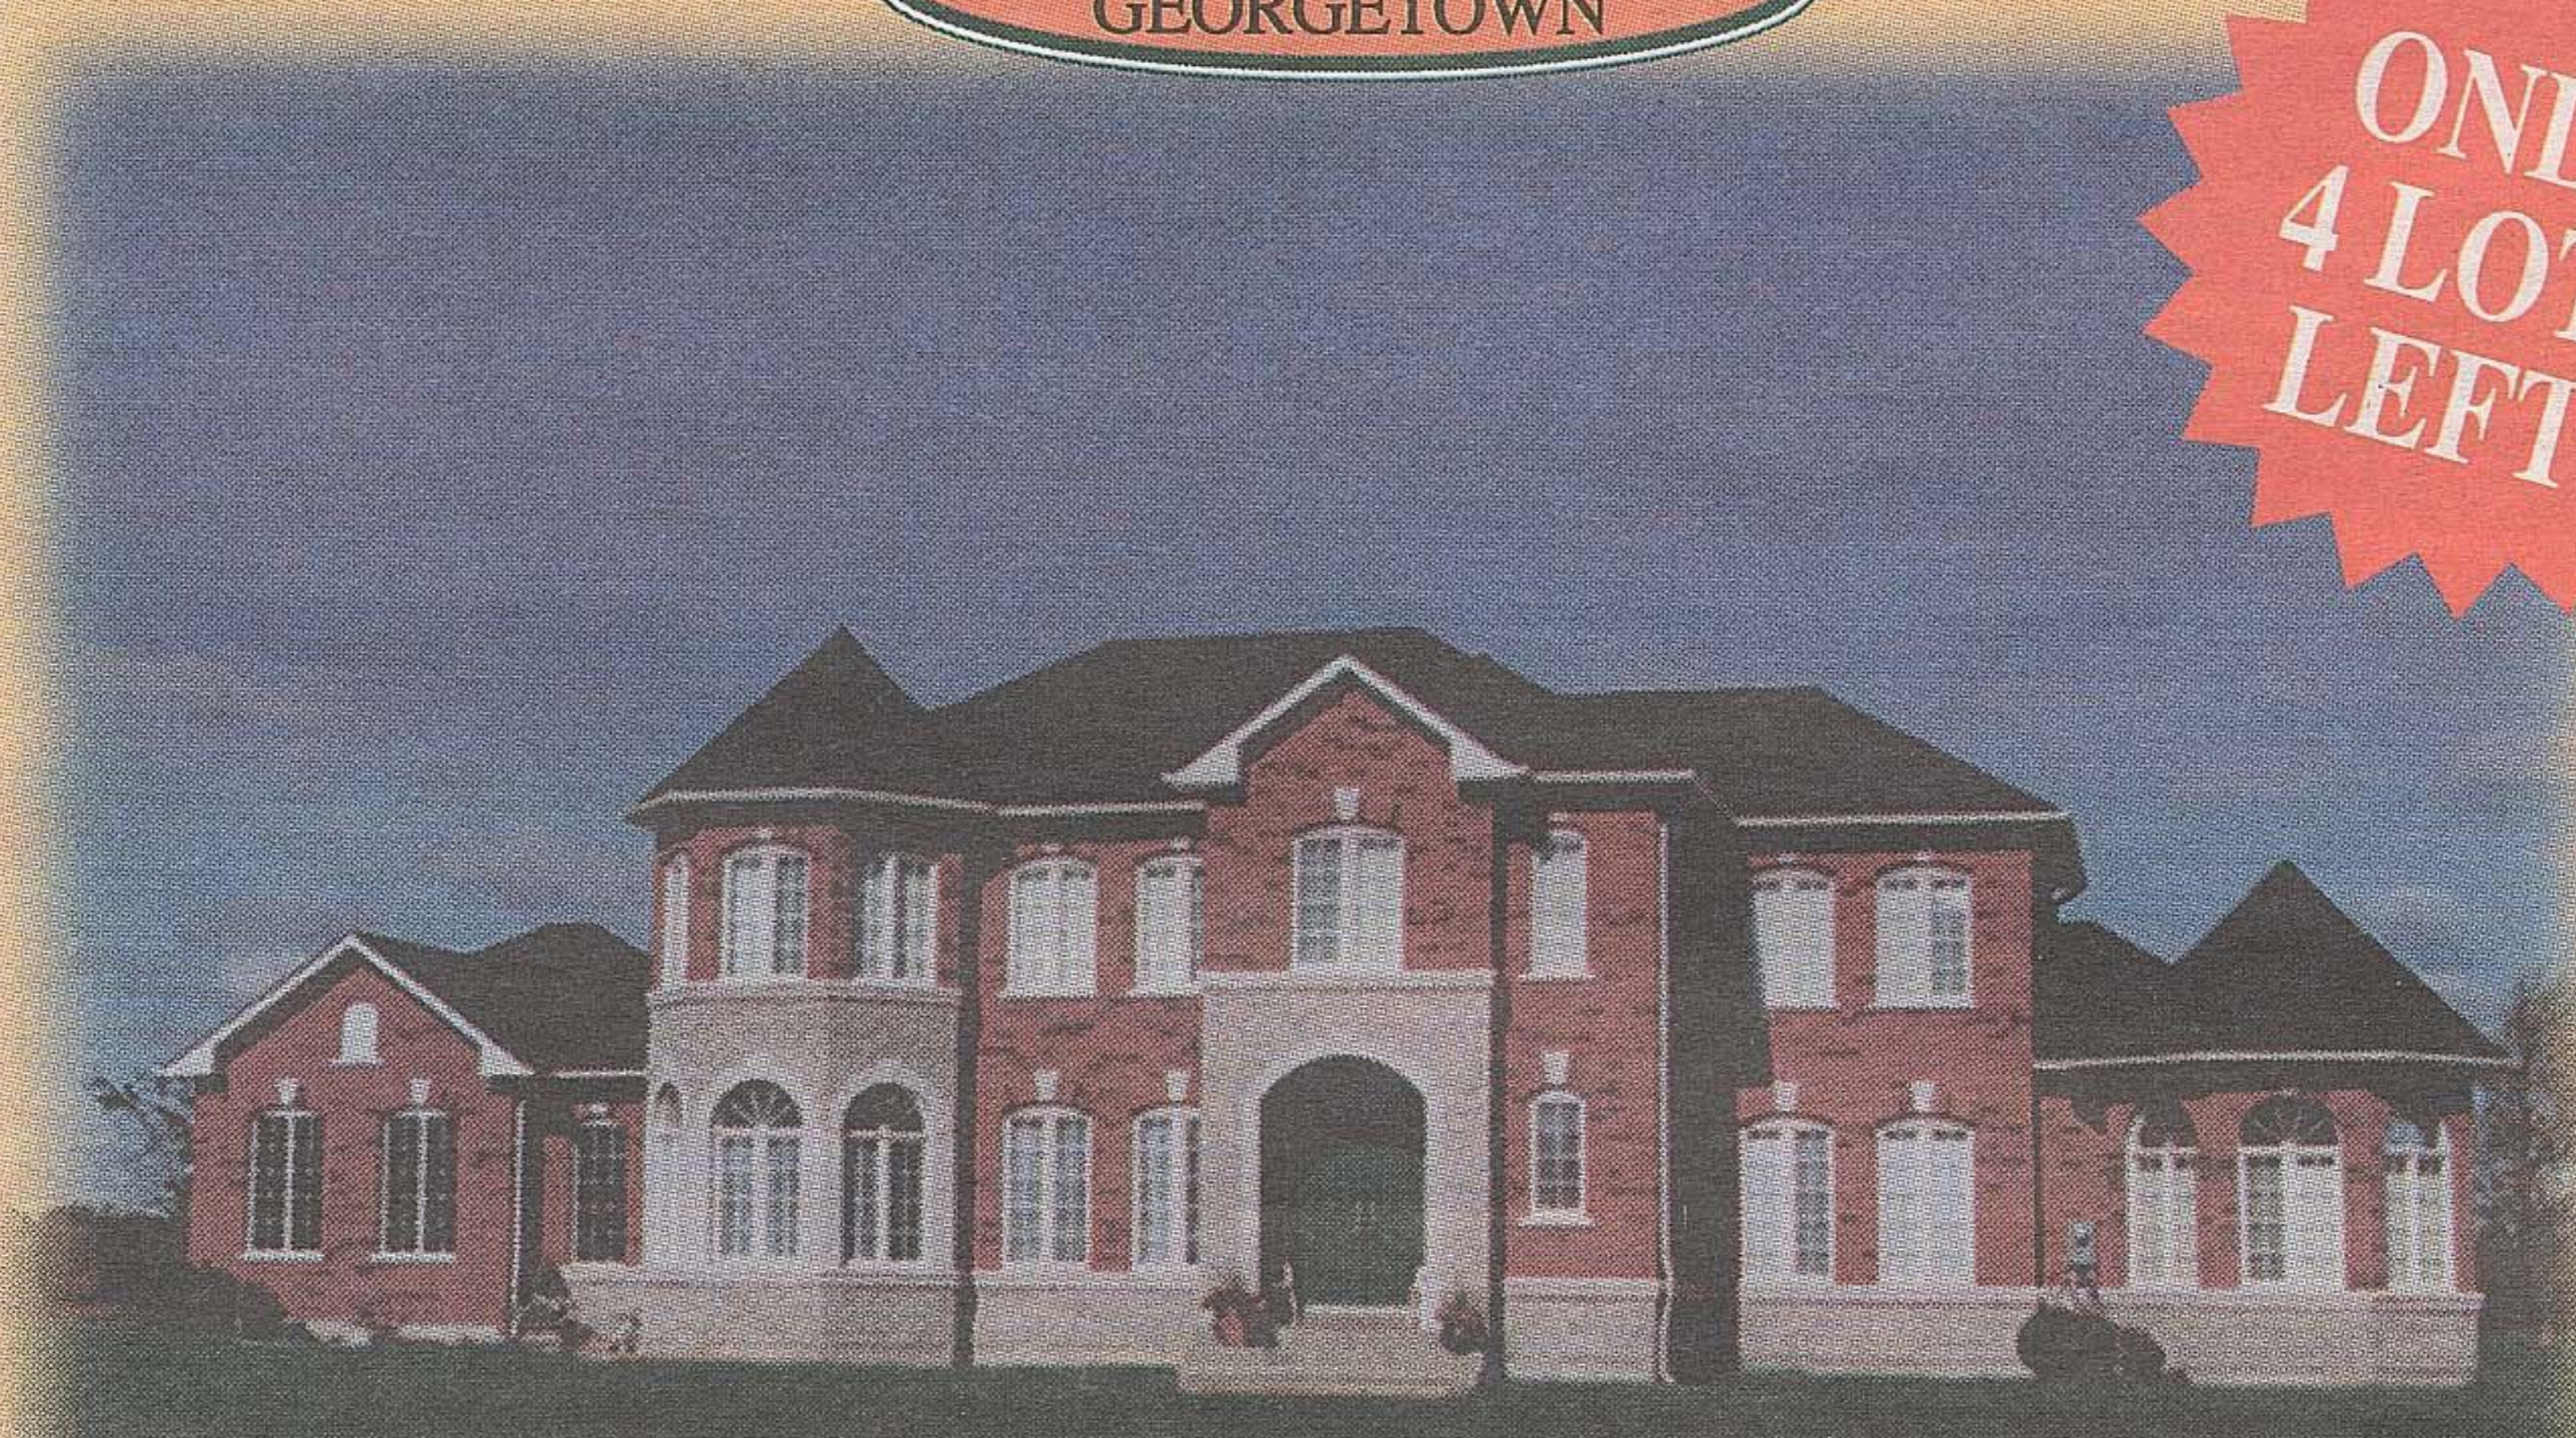

Where Quality Makes a Difference

Final Opportunity...

they're going fast!

Make your getaway to Ontario's most successful estate community, to open spaces, trees, clean fresh air and amazing country living.

HALTON HILLS/
GEORGETOWN

**ONLY
4 LOTS
LEFT!**

Manchester 'A' 3050 sq. ft.

- Lots up to 2.4 acres • 2-storey designs • Stone, brick & wood exteriors
- 9' main floor ceilings • Casement windows • Lavish ensuite • Ceramic flooring
- Security system • Triple car garages • Adjacent to the Niagara Escarpment, the Bruce Trail and Silver Creek Conservation Lands • 4 golf courses nearby
- Convenient to Hwys 7, 407, 401 and Georgetown amenities

2 acre lots from **\$357,900**
from 2745 sq. ft. up to 3415 sq. ft.

Mon-Wed: 1-8 pm • Thurs & Fri: Closed • Sat, Sun & Hol: 11am-6 pm

(905) 877-5408

www.ballantryhomes.com

Canada Brick "The Real McCoy"