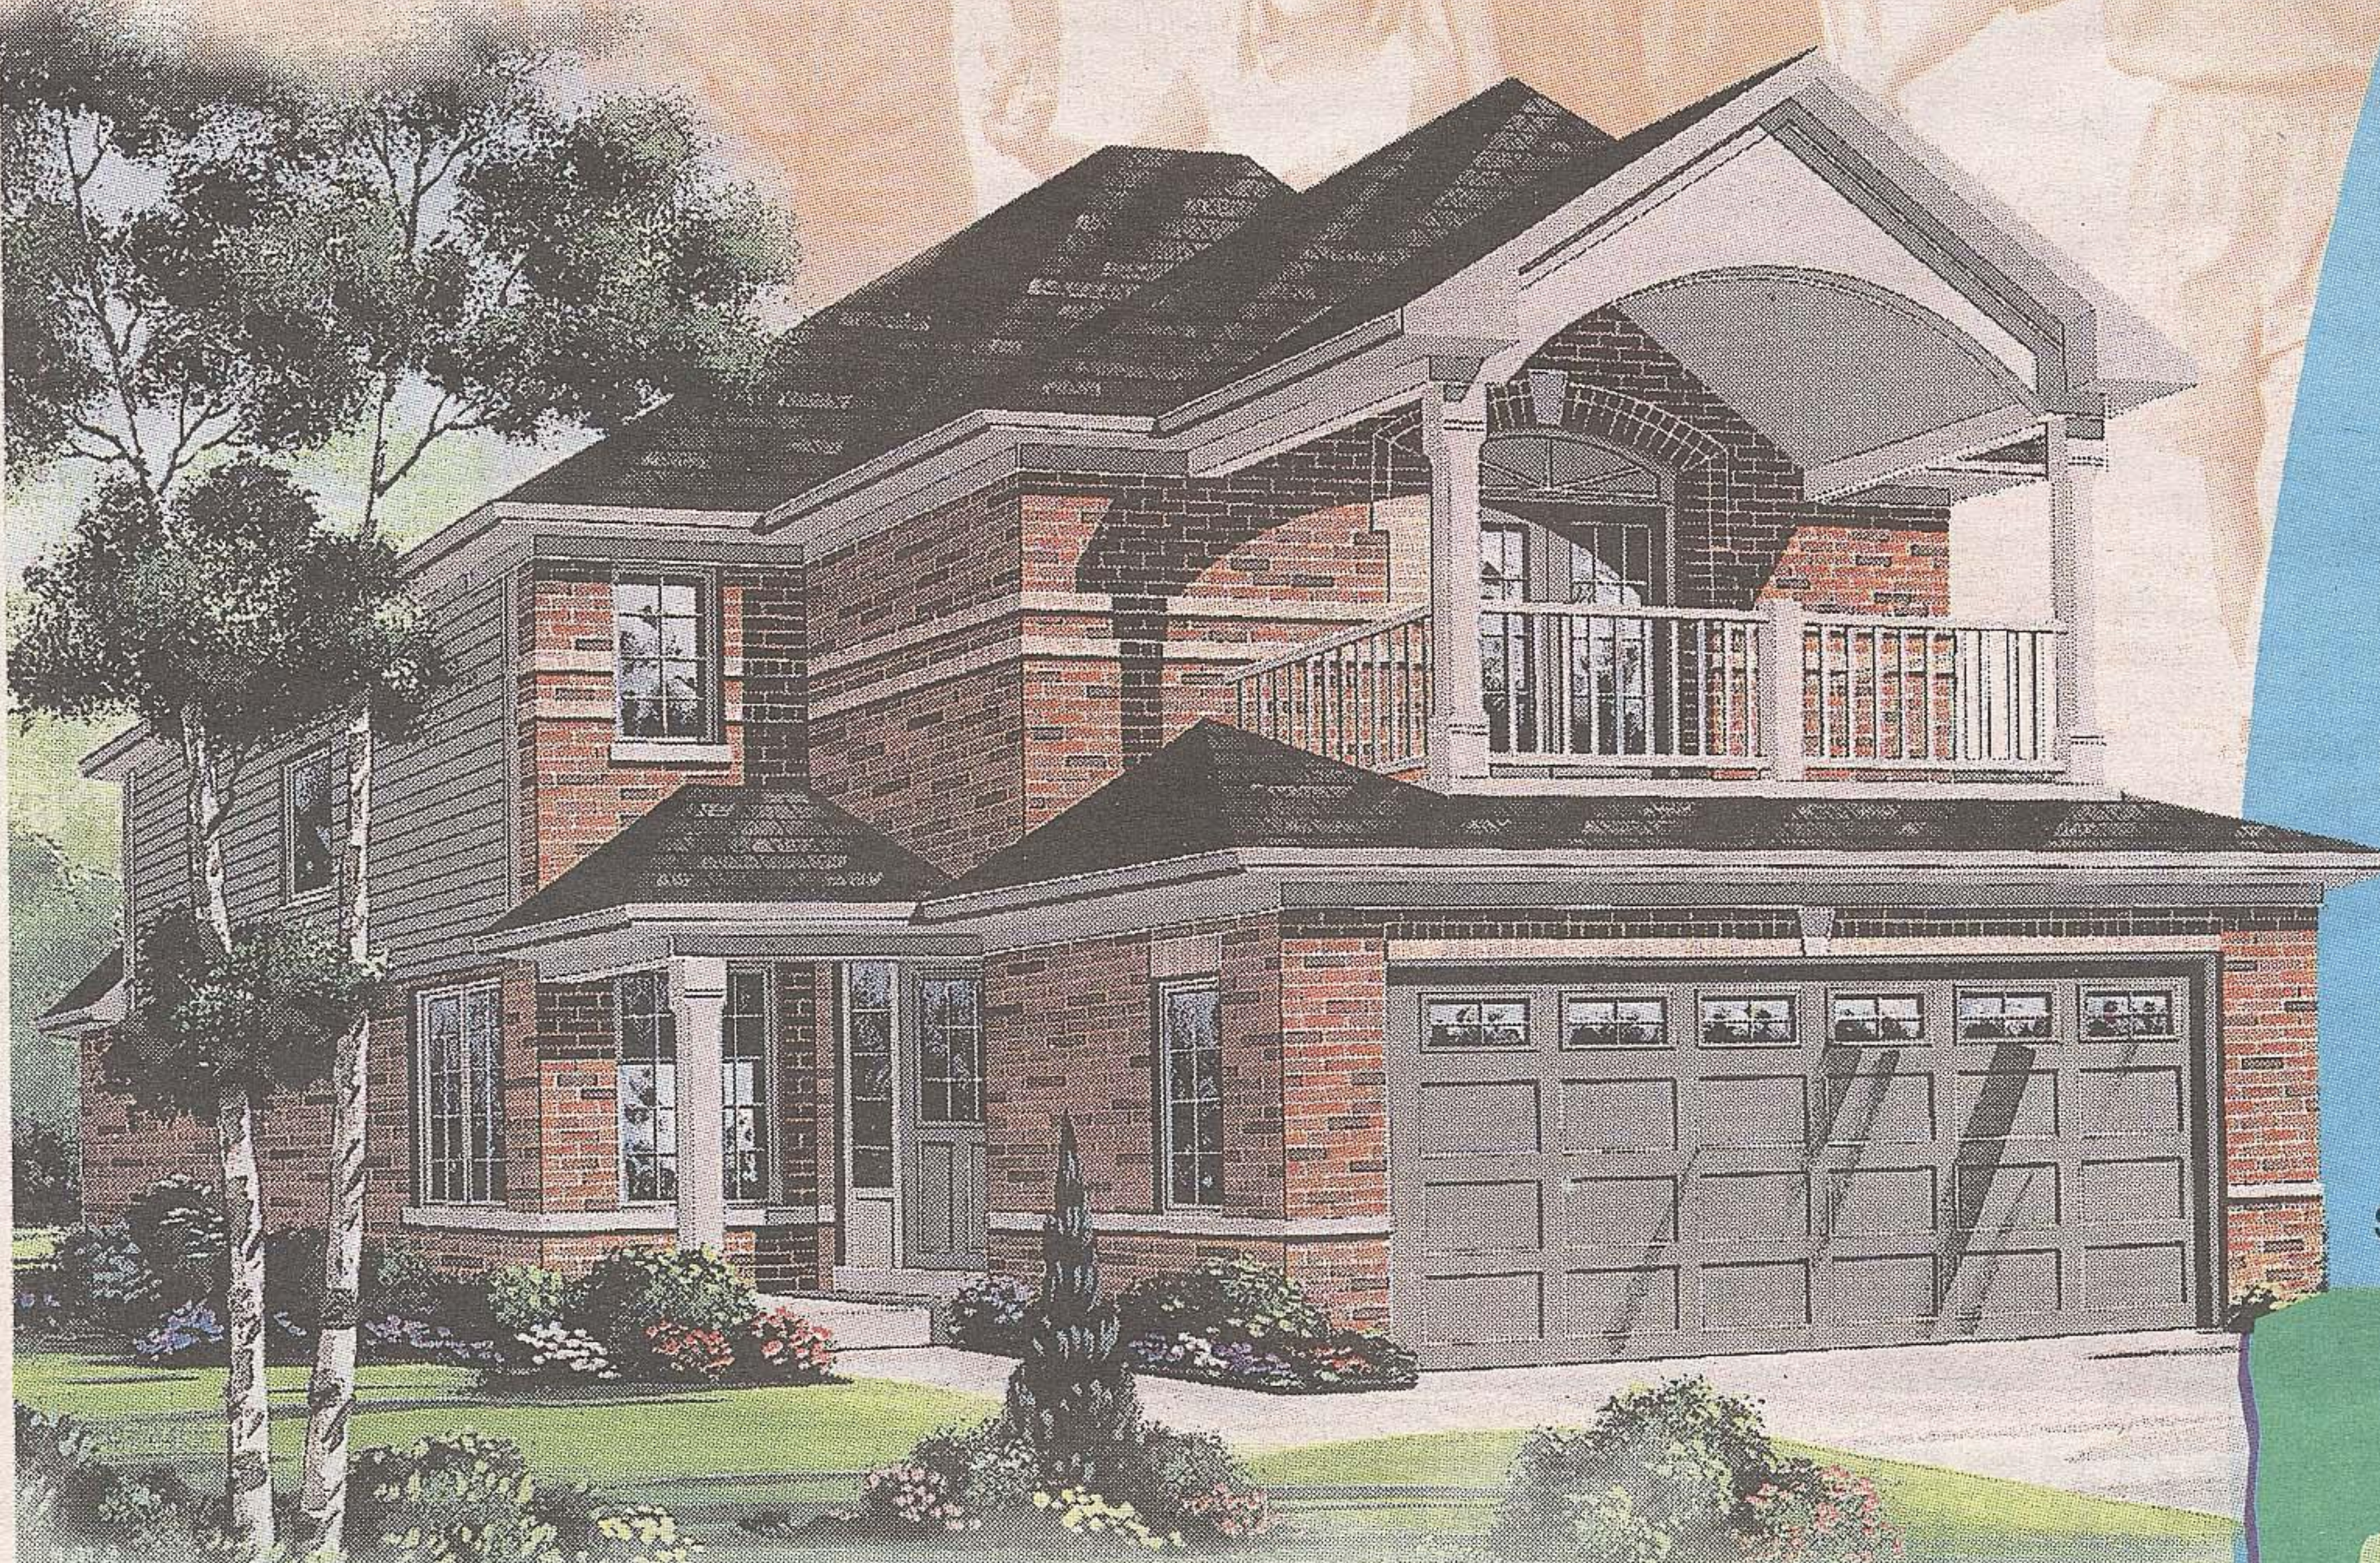

Preview Opening Opportunity

FALLING WATER
OVERLOOKING
SILVER CREEK

IN A SPECTACULAR
NATURAL SETTING

30' & 40'
SINGLES \$169,990*
FROM

* Some conditions apply.
See Sales Representative for details

In The Charming
VILLAGE OF NORVAL