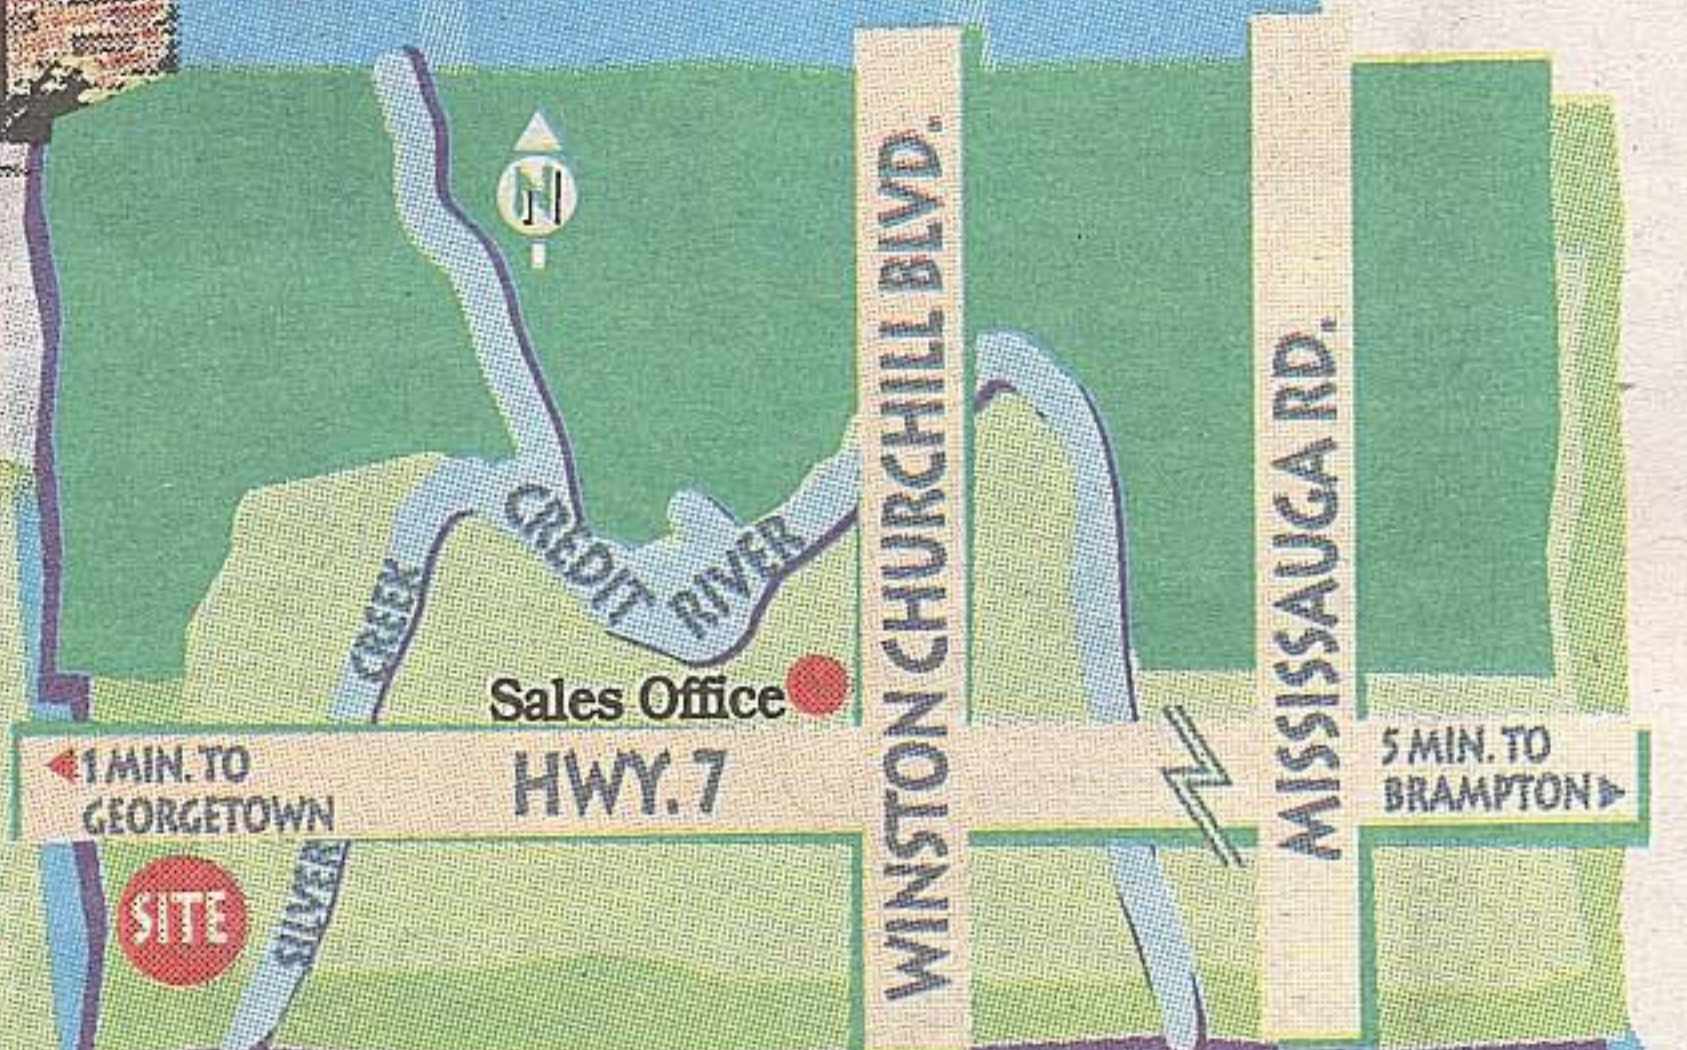

Preview Opening Opportunity

FALLING WATER
OVERLOOKING
SILVER CREEK

IN A SPECTACULAR
NATURAL SETTING

30' & 40'
SINGLES \$169,990*
FROM

* Some conditions apply.
See Sales Representative for details

In The Charming
VILLAGE OF NORVAL