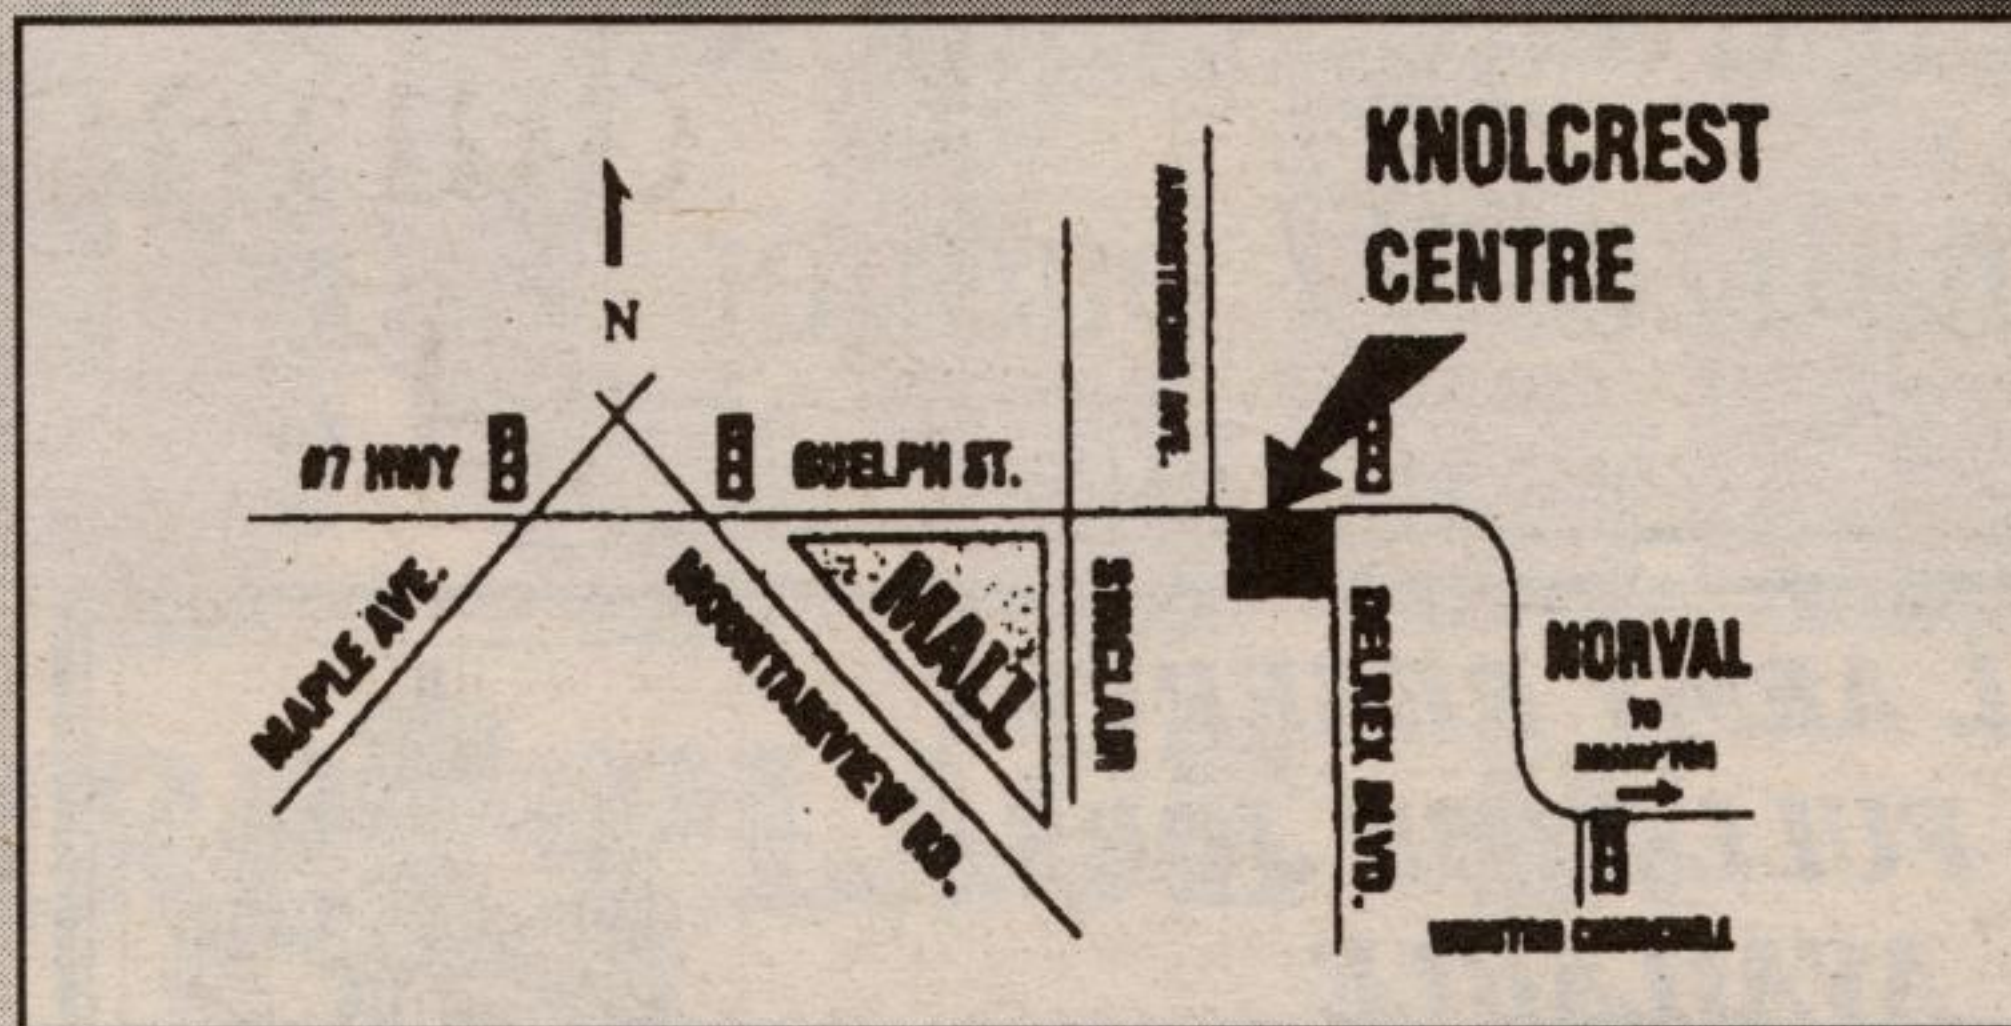

EAST GEORGETOWN'S BUSIEST CONVENIENCE CENTRE EAST GEORGETOWN'S BUSIEST CONVENIENCE CENTRE

Knolcrest Centre

art effects
Gallery & Framing Centre
348 Guelph St. 905 877-7491

ARRIVING SOON
ORDER NOW!

Trisha Romance
Collector Plate
"Bright Eyes"